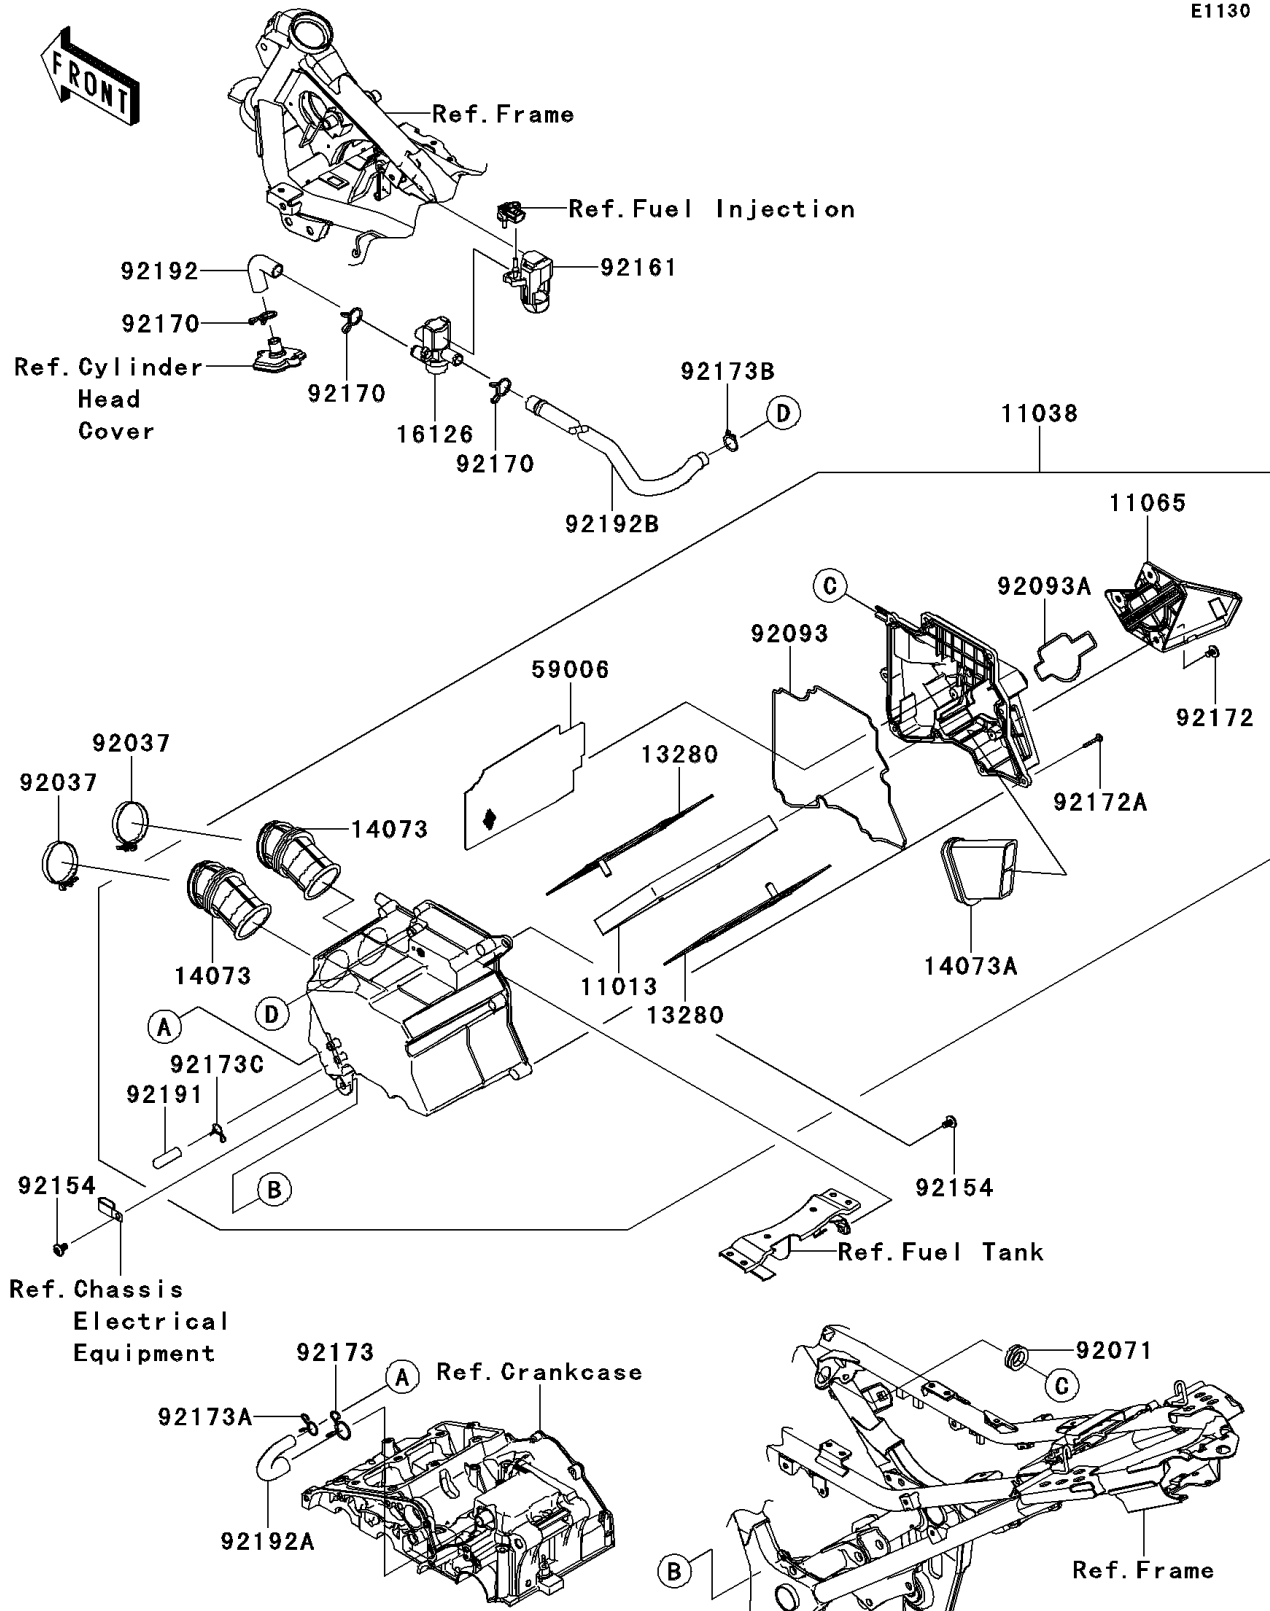

## 2014 NINJA® 300 ABS PARTS DIAGRAM

Air Cleaner

E1130

## 2014 NINJA® 300 ABS PARTS LIST

Air Cleaner

ITEM NAME	PART NUMBER	QUANTITY
ELEMENT-AIR FILTER (Ref # 11013)	11013-0020	1
CASE-ASSY-AIR FILTER (Ref # 11038)	11038-0035	1
CAP (Ref # 11065)	11065-0749	1
HOLDER,ELEMENT (Ref # 13280)	13280-0226	1
DUCT,THROTTLE BODY (Ref # 14073)	14073-0733	1
DUCT,INTAKE (Ref # 14073A)	14073-0762	1
VALVE,AIR CUT (Ref # 16126)	16126-0039	1
ARRESTER-FLAME (Ref # 59006)	59006-0014	1
CLAMP,55MM (Ref # 92037)	92037-1486	1
GROMMET (Ref # 92071)	92071-0709	1
SEAL,CASE-AIR FILTER (Ref # 92093)	92093-0078	1
SEAL,CAP (Ref # 92093A)	92093-0144	1
BOLT,SOCKET,6X12 (Ref # 92154)	92154-0951	1
DAMPER,ACV (Ref # 92161)	92161-1424	1
CLAMP (Ref # 92170)	92170-1017	1
SCREW,6X10 (Ref # 92172)	92172-0005	1
SCREW,TAPPING,5X25 (Ref # 92172A)	92172-0296	1
CLAMP,20MM (Ref # 92173)	92173-0190	1
CLAMP,14MM (Ref # 92173A)	92173-0192	1
CLAMP,18MM (Ref # 92173B)	92173-0193	1
CLAMP,11.6MM (Ref # 92173C)	92173-0198	1
TUBE,8X12X40 (Ref # 92191)	92191-1795	1
TUBE,ACV-HEAD (Ref # 92192)	92192-0902	1
TUBE,BREATHER (Ref # 92192A)	92192-1097	1
TUBE,ACV-A/C (Ref # 92192B)	92192-1231	1