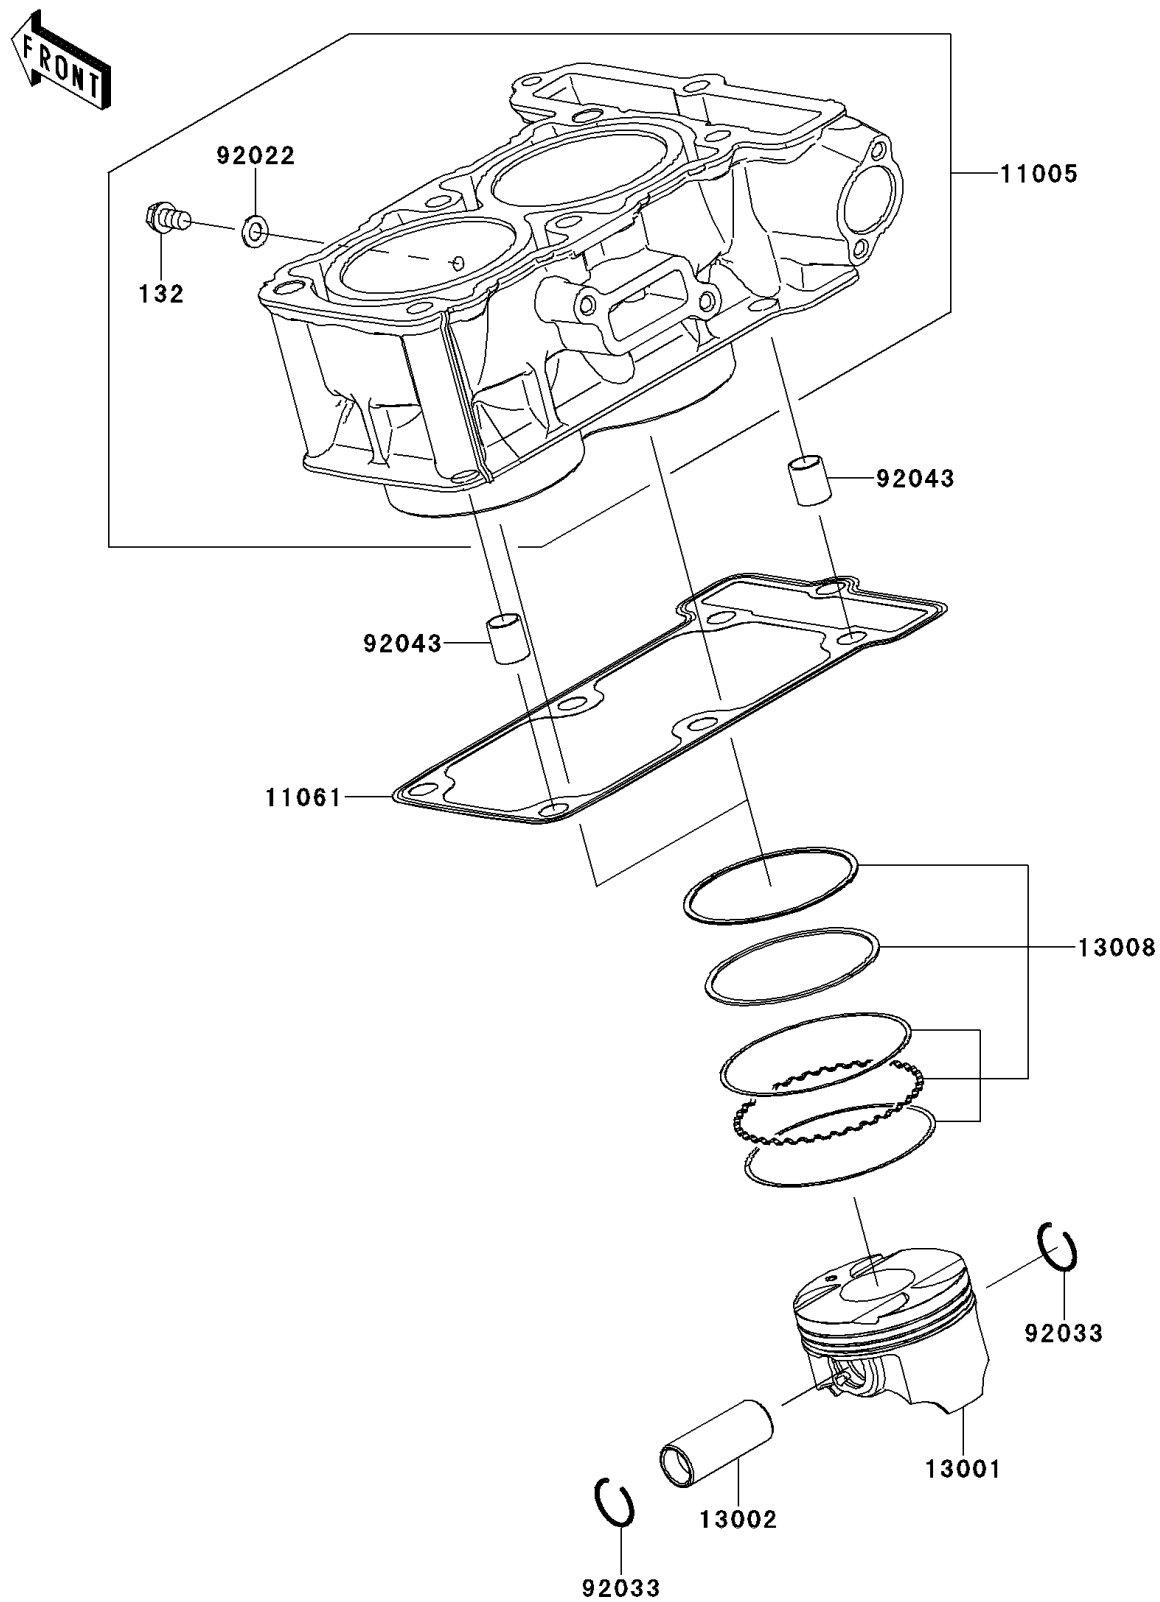

2014 NINJA® 300 ABS PARTS DIAGRAM

Cylinder/Piston(s)

E1120

2014 NINJA® 300 ABS PARTS LIST

Cylinder/Piston(s)

ITEM NAME	PART NUMBER	QUANTITY
BOLT-FLANGED-SMALL,6X10 (Ref # 132)	132BB0610	1
CYLINDER-ENGINE (Ref # 11005)	11005-0619	1
GASKET,CYLINDER BASE (Ref # 11061)	11061-0790	1
PISTON-ENGINE (Ref # 13001)	13001-0742	1
PIN-PISTON (Ref # 13002)	13002-0710	1
RING-SET-PISTON (Ref # 13008)	13008-0047	1
WASHER,6.2X11X1 (Ref # 92022)	92022-304	1
RING-SNAP,PISTON PIN (Ref # 92033)	92033-0732	1
PIN,8.2X10X14 (Ref # 92043)	92043-1264	1