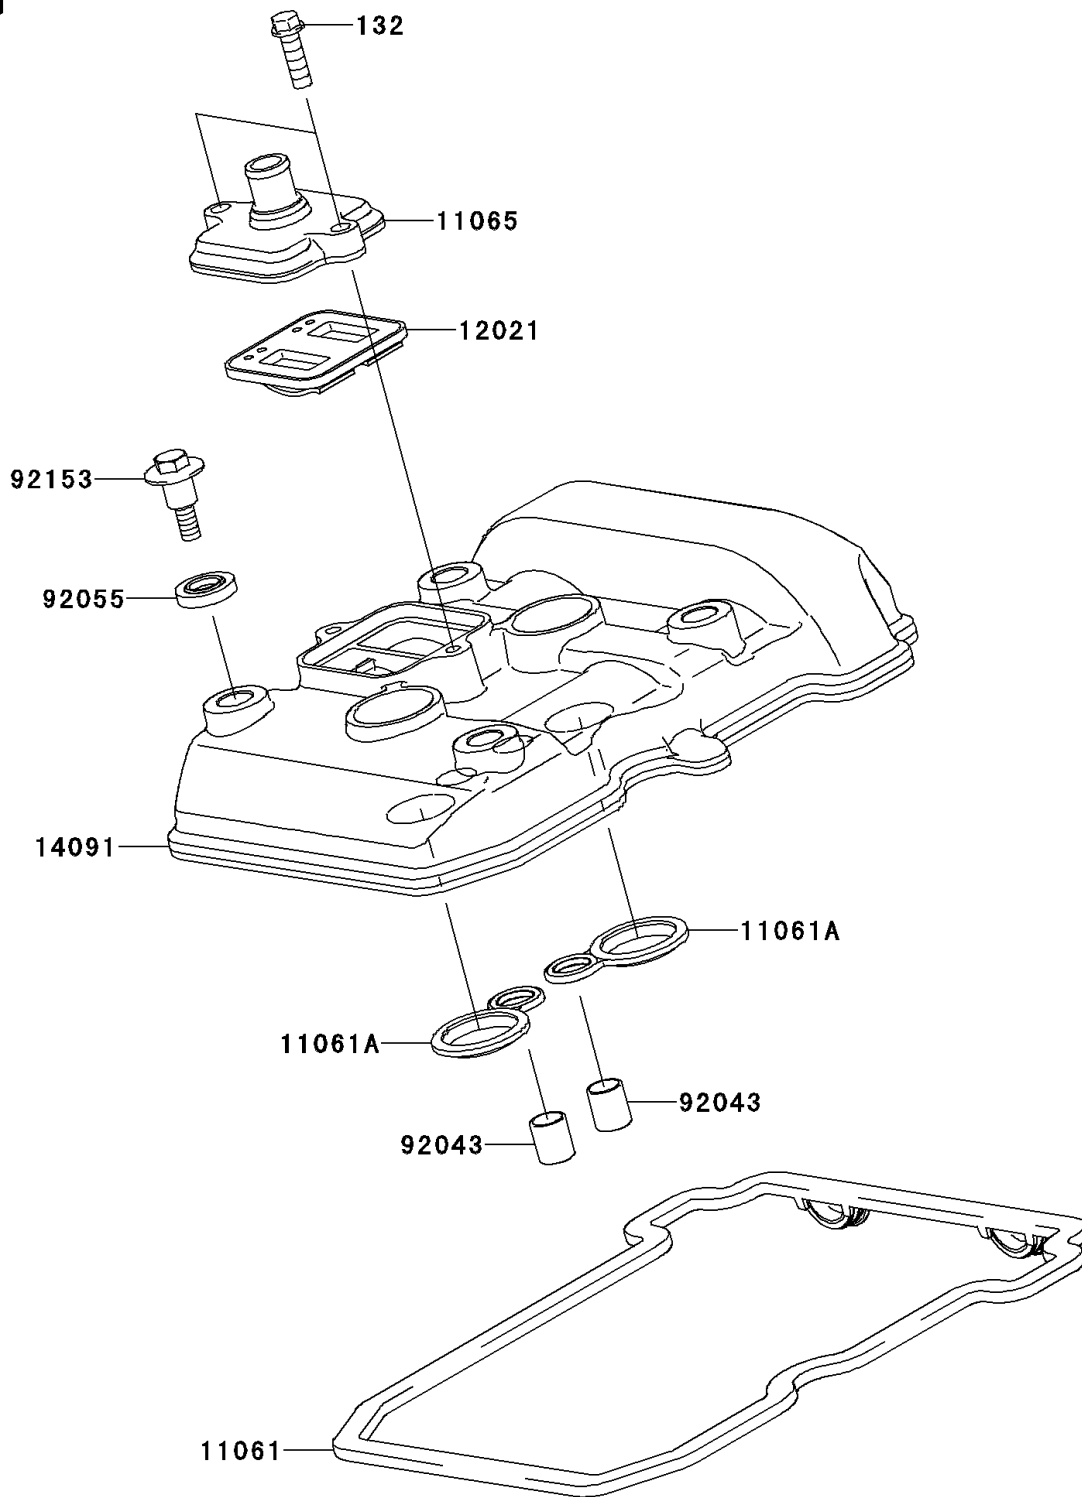

2014 NINJA® 300 ABS PARTS DIAGRAM

Cylinder Head Cover

E1112

2014 NINJA® 300 ABS PARTS LIST

Cylinder Head Cover

ITEM NAME	PART NUMBER	QUANTITY
BOLT-FLANGED-SMALL,6X20 (Ref # 132)	132BA0620	1
GASKET,CYLINDER HEAD COVER (Ref # 11061)	11061-0282	1
GASKET,PLUG HOLE (Ref # 11061A)	11061-0283	1
CAP (Ref # 11065)	11065-0349	1
VALVE-ASSY-REED (Ref # 12021)	12021-0708	1
COVER,CYLINDER HEAD (Ref # 14091)	14091-0724	1
PIN,10.1X12X14 (Ref # 92043)	92043-4009	1
RING-O,HEAD COVER BOLT (Ref # 92055)	92055-0195	1
BOLT,HEAD COVER (Ref # 92153)	92153-0793	1