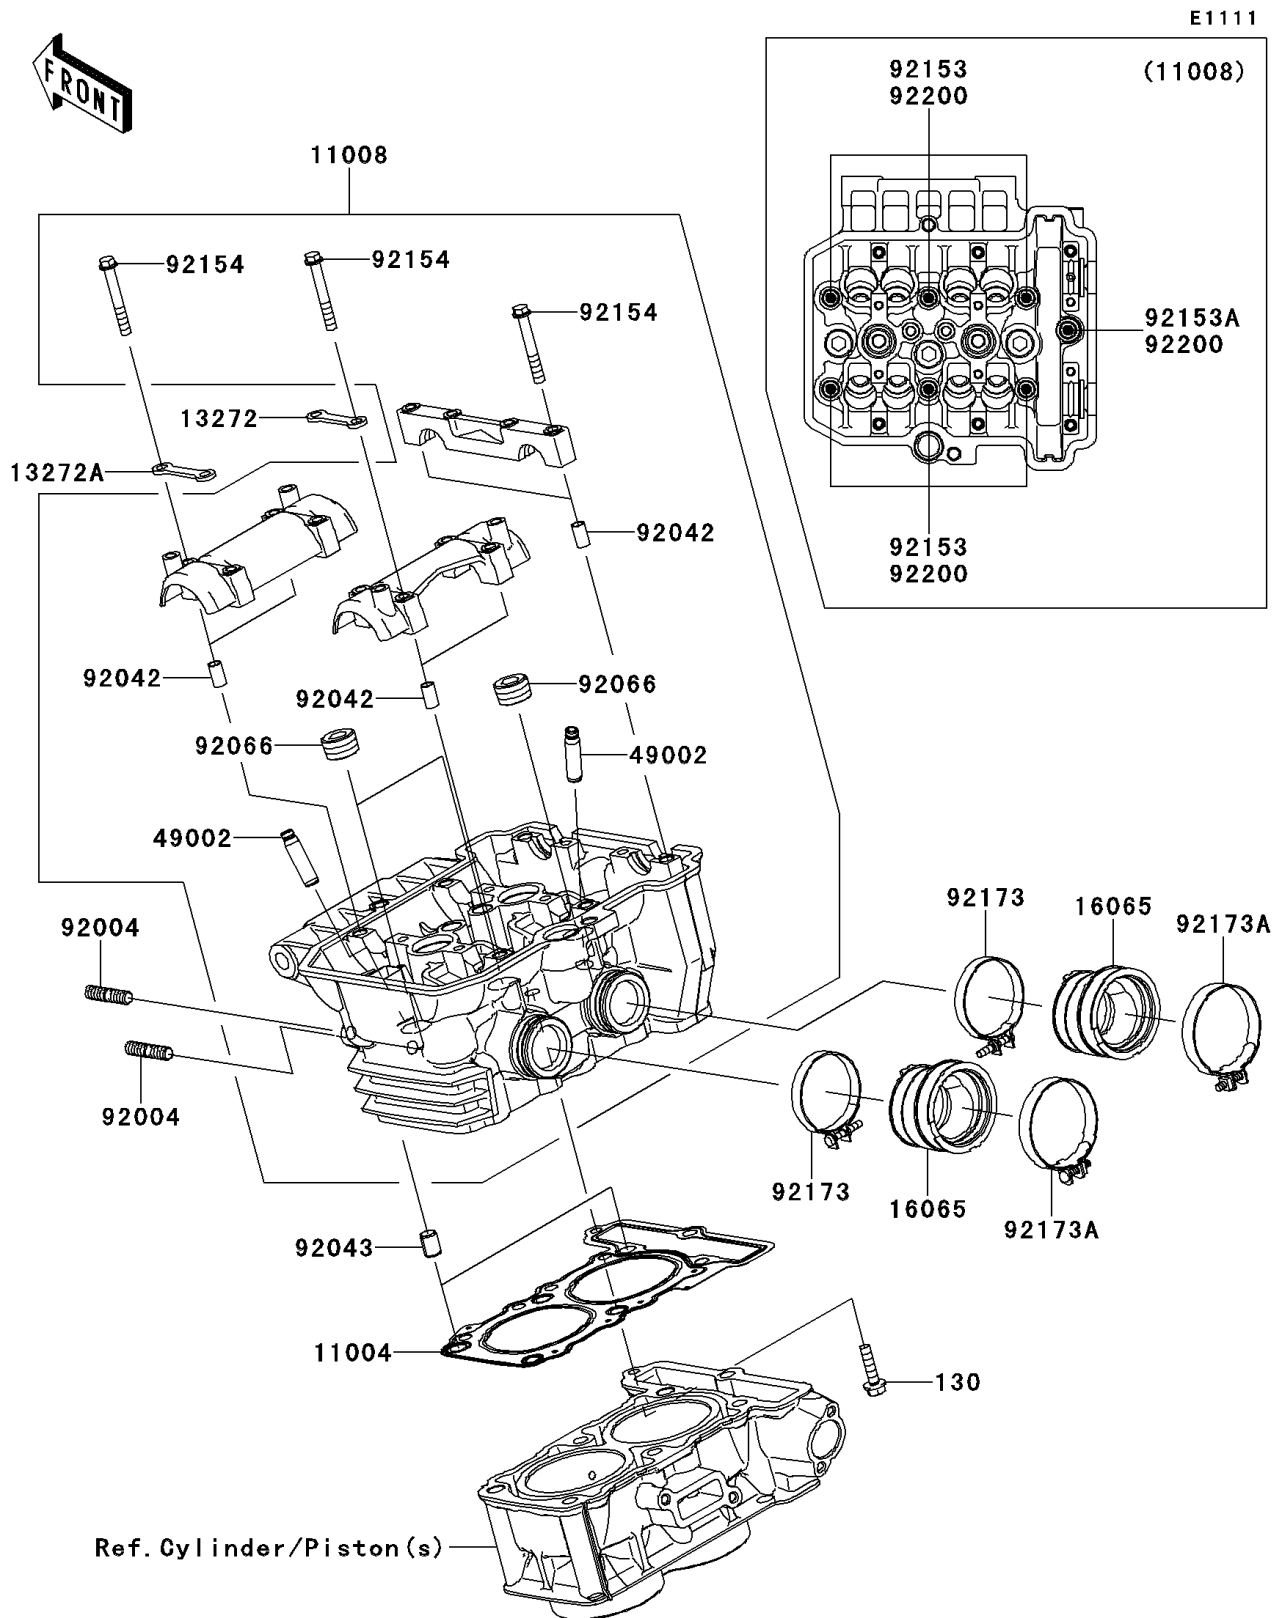

2014 NINJA® 300 ABS PARTS DIAGRAM

Cylinder Head

E1111

2014 NINJA® 300 ABS PARTS LIST

Cylinder Head

ITEM NAME	PART NUMBER	QUANTITY
BOLT-FLANGED,6X25 (Ref # 130)	130CB0625	1
GASKET-HEAD (Ref # 11004)	11004-0734	1
HEAD-COMP-CYLINDER (Ref # 11008)	11008-0747	1
PLATE,IN (Ref # 13272)	13272-0260	1
PLATE,EX (Ref # 13272A)	13272-0261	1
HOLDER-CARBURETOR (Ref # 16065)	16065-0119	1
GUIDE-VALVE (Ref # 49002)	49002-0009	1
STUD,8X22 (Ref # 92004)	92004-0040	1
PIN,DOWEL,6.3X8X14 (Ref # 92042)	92042-007	1
PIN,8.2X10X14 (Ref # 92043)	92043-1264	1
PLUG,PT1/2X12.5 (Ref # 92066)	92066-0002	1
BOLT,SOCKET,8X146 (Ref # 92153)	92153-1774	1
BOLT,SOCKET,8X115 (Ref # 92153A)	92153-1775	1
BOLT,6X45 (Ref # 92154)	92154-0246	1
CLAMP,47MM (Ref # 92173)	92173-0919	1
CLAMP,53MM (Ref # 92173A)	92173-0956	1
WASHER,8.5X18X1.6 (Ref # 92200)	92200-0860	1