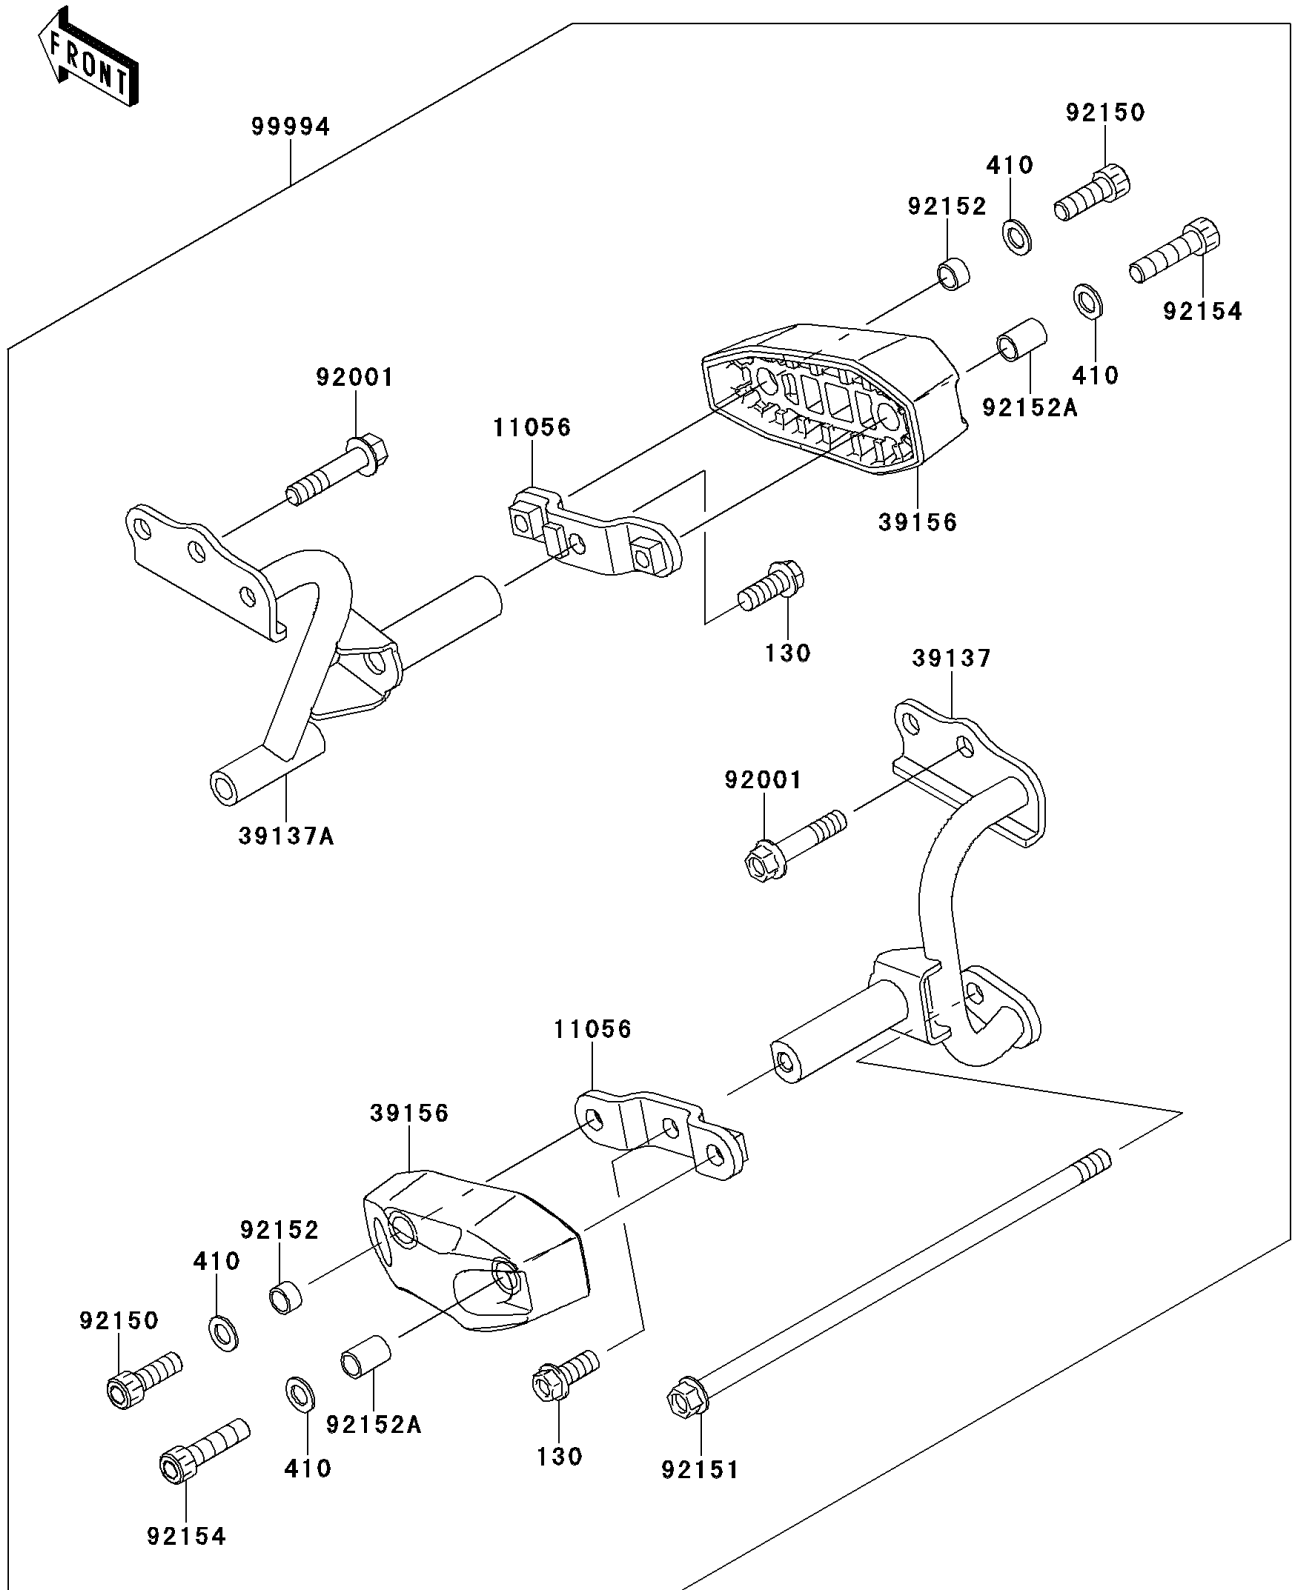

## 2014 NINJA® 300 PARTS DIAGRAM

Accessory(Engine Guard)

F2910A

## 2014 NINJA® 300 PARTS LIST

Accessory(Engine Guard)

ITEM NAME	PART NUMBER	QUANTITY
BOLT-FLANGED,10X25 (Ref # 130)	130BB1025	1
WASHER-PLAIN-SMALL,10MM,BLACK (Ref # 410)	410AB1000	1
BRACKET (Ref # 11056)	11056-2117	1
STAY-COMP (Ref # 39137)	39137-0568	1
STAY-COMP (Ref # 39137A)	39137-0569	1
PAD,ENGINE GUARD (Ref # 39156)	39156-0758	1
BOLT,BLACK,10X47 (Ref # 92001)	92001-1522	1
BOLT,SOCKET,10X30 (Ref # 92150)	92150-1690	1
BOLT,FLANGED,10X280 (Ref # 92151)	92151-1916	1
COLLAR,10.6X13.8X7.8 (Ref # 92152)	92152-1661	1
COLLAR,10.6X13.8X19.8 (Ref # 92152A)	92152-1662	1
BOLT,SOCKET,10X40 (Ref # 92154)	92154-1084	1
KIT-ACCESSORY,ENGINE GUARD (Ref # 99994)	99994-0355	1