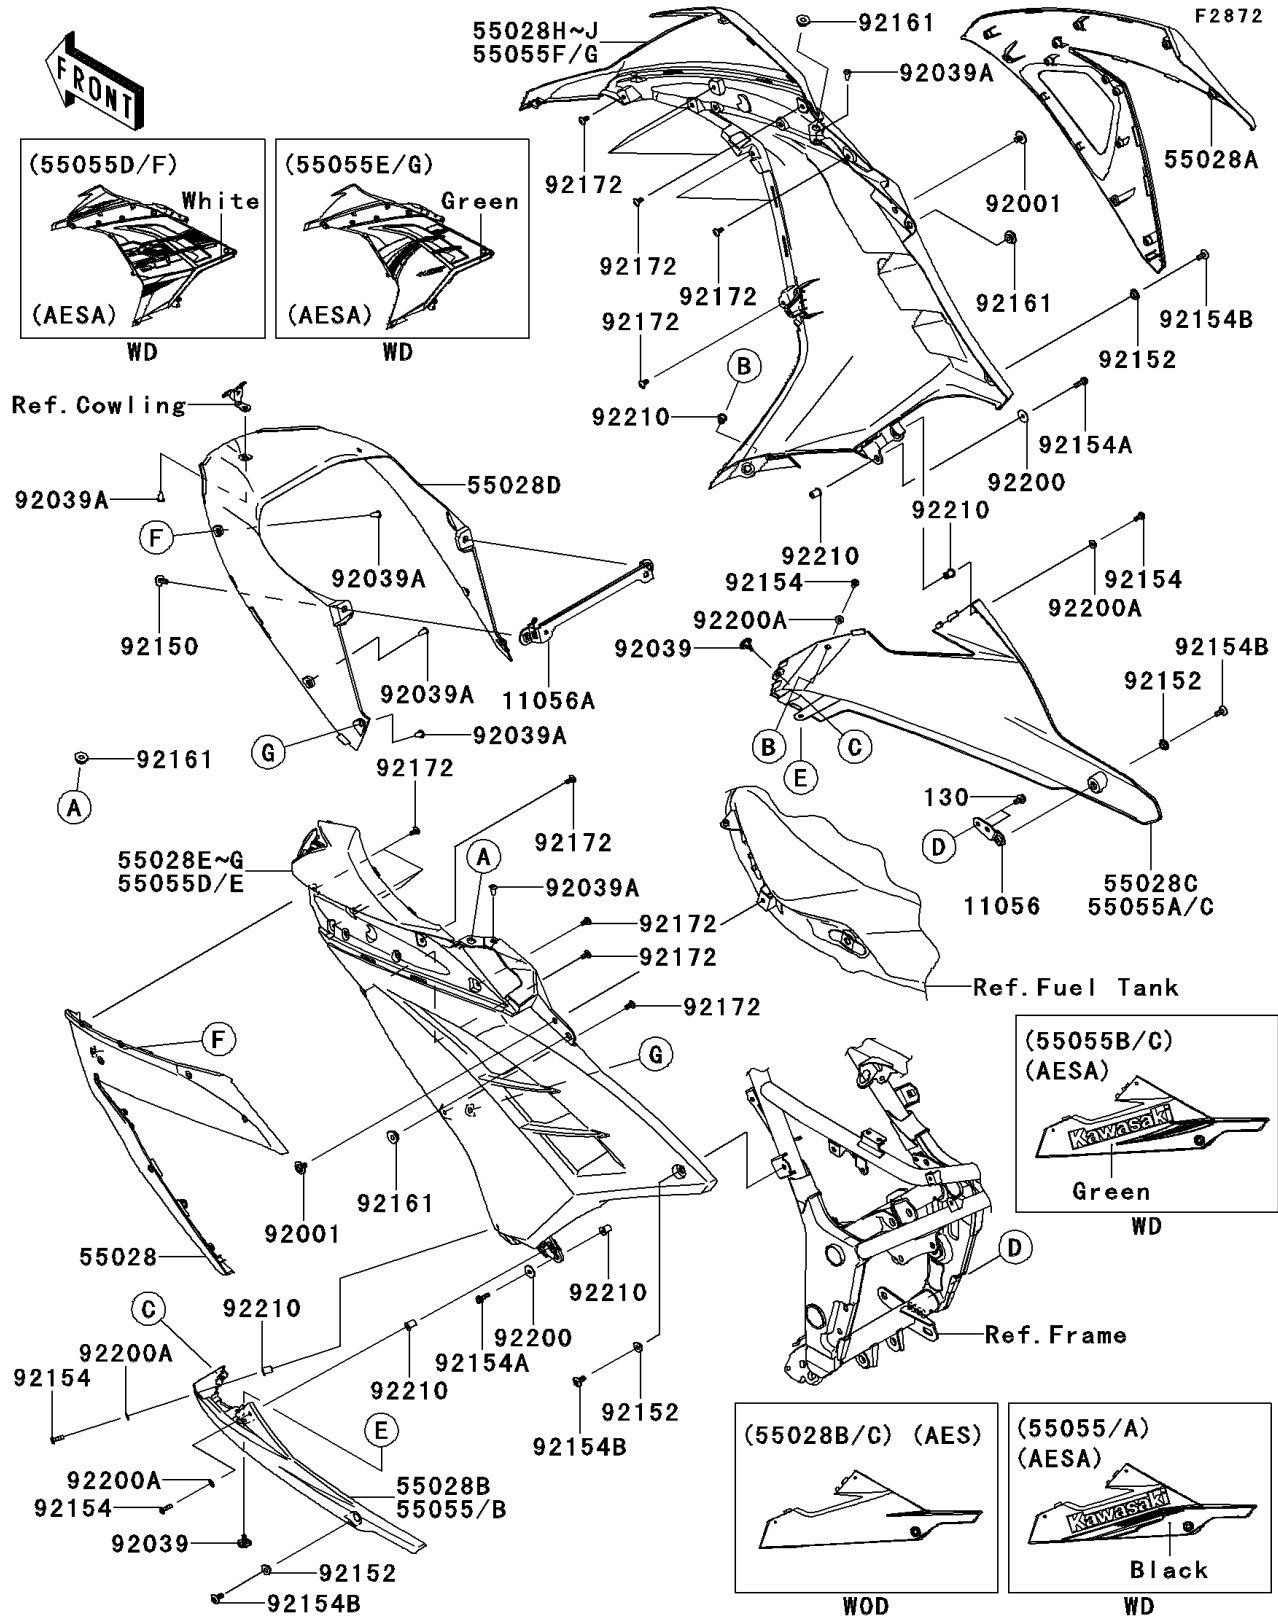

2014 NINJA® 300 PARTS DIAGRAM

Cowling Lower

2014 NINJA® 300 PARTS LIST

Cowling Lowers

ITEM NAME	PART NUMBER	QUANTITY
BRACKET,LWR COWL.,RH (Ref # 11056)	11056-1641	1
BRACKET,RADIATOR (Ref # 11056A)	11056-1909	1
COWLING,SIDE,LH (Ref # 55028)	55028-0418	1
COWLING,SIDE,RH (Ref # 55028A)	55028-0419	1
COWLING,LWR,LH,F.S.BLACK (Ref # 55028B)	55028-0420-18T	1
COWLING,LWR,RH,F.S.BLACK (Ref # 55028C)	55028-0421-18T	1
COWLING,FR,INNER (Ref # 55028D)	55028-0422	1
COWLING,CNT,LH,EBONY (Ref # 55028E)	55028-0508-H8	1
COWLING,CNT,RH,EBONY (Ref # 55028H)	55028-0509-H8	1
BOLT-FLANGED,6X14 (Ref # 130)	130BA0614	1
BOLT,6X12 (Ref # 92001)	92001-1771	1
RIVET,HOLE 8MM (Ref # 92039)	92039-0014	1
RIVET (Ref # 92039A)	92039-0709	1
BOLT,6X16 (Ref # 92150)	92150-1198	1
COLLAR (Ref # 92152)	92152-0445	1
BOLT,SOCKET,5X16 (Ref # 92154)	92154-0182	1
BOLT,FLANGED,5X18 (Ref # 92154A)	92154-0785	1
BOLT,SOCKET,6X14 (Ref # 92154B)	92154-0932	1
DAMPER (Ref # 92161)	92161-1531	1
SCREW,5X12 (Ref # 92172)	92172-0821	1
WASHER,5.5X20X1.2 (Ref # 92200)	92200-0284	1
WASHER,5.2X12X1.0 (Ref # 92200A)	92200-0784	1
NUT,WELL,5MM (Ref # 92210)	92210-0498	1
COWLING,CNT,LH,P.RED (Ref # 55028F)	55028-0508-234	1
COWLING,CNT,LH,P.S.WHITE (Ref # 55028G)	55028-0508-25Y	1
COWLING,CNT,RH,P.RED (Ref # 55028I)	55028-0509-234	1
COWLING,CNT,RH,P.S.WHITE (Ref # 55028J)	55028-0509-25Y	1