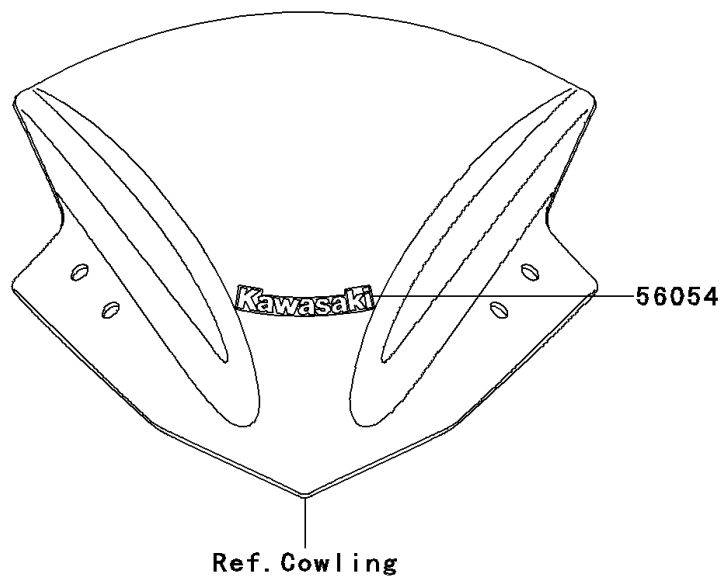

2014 NINJA® 300 PARTS DIAGRAM

Decals(White)(AES)(CN)

F2861B

2014 NINJA® 300 PARTS LIST

Decals(White)(AES)(CN)

ITEM NAME	PART NUMBER	QUANTITY
MARK,WINDSHIELD,KAWASAKI (Ref # 56054)	56054-1088	1
MARK,LWR COWL.,KAWASAKI (Ref # 56054A)	56054-1407	1
MARK,FUEL TANK,NINJA (Ref # 56054B)	56054-1410	1