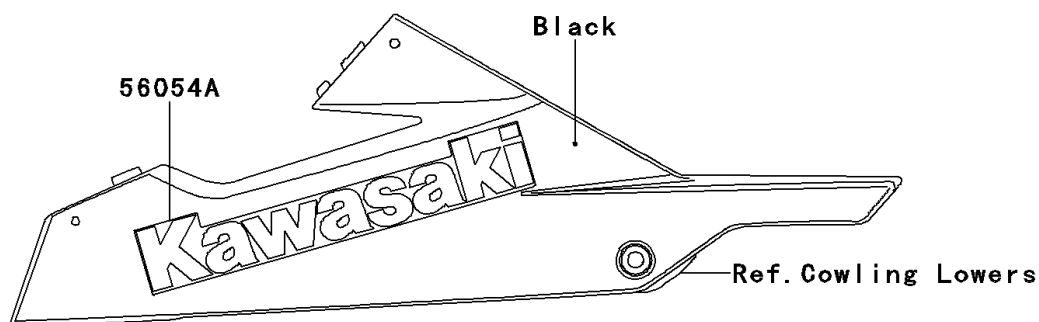

2014 NINJA® 300 PARTS DIAGRAM

Decals(White)(AES)(CN)

F2861B

2014 NINJA® 300 PARTS LIST

Decals(White)(AES)(CN)

ITEM NAME	PART NUMBER	QUANTITY
MARK,WINDSHIELD,KAWASAKI (Ref # 56054)	56054-1088	1
MARK,LWR COWL.,KAWASAKI (Ref # 56054A)	56054-1407	1
MARK,FUEL TANK,NINJA (Ref # 56054B)	56054-1410	1