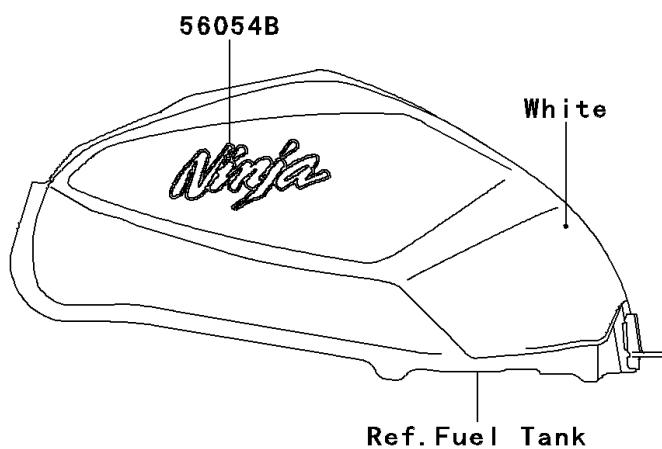

2014 NINJA® 300 PARTS DIAGRAM

Decals(White)(AES)(CN)

F2861B

2014 NINJA® 300 PARTS LIST

Decals(White)(AES)(CN)

ITEM NAME	PART NUMBER	QUANTITY
MARK,WINDSHIELD,KAWASAKI (Ref # 56054)	56054-1088	1
MARK,LWR COWL.,KAWASAKI (Ref # 56054A)	56054-1407	1
MARK,FUEL TANK,NINJA (Ref # 56054B)	56054-1410	1