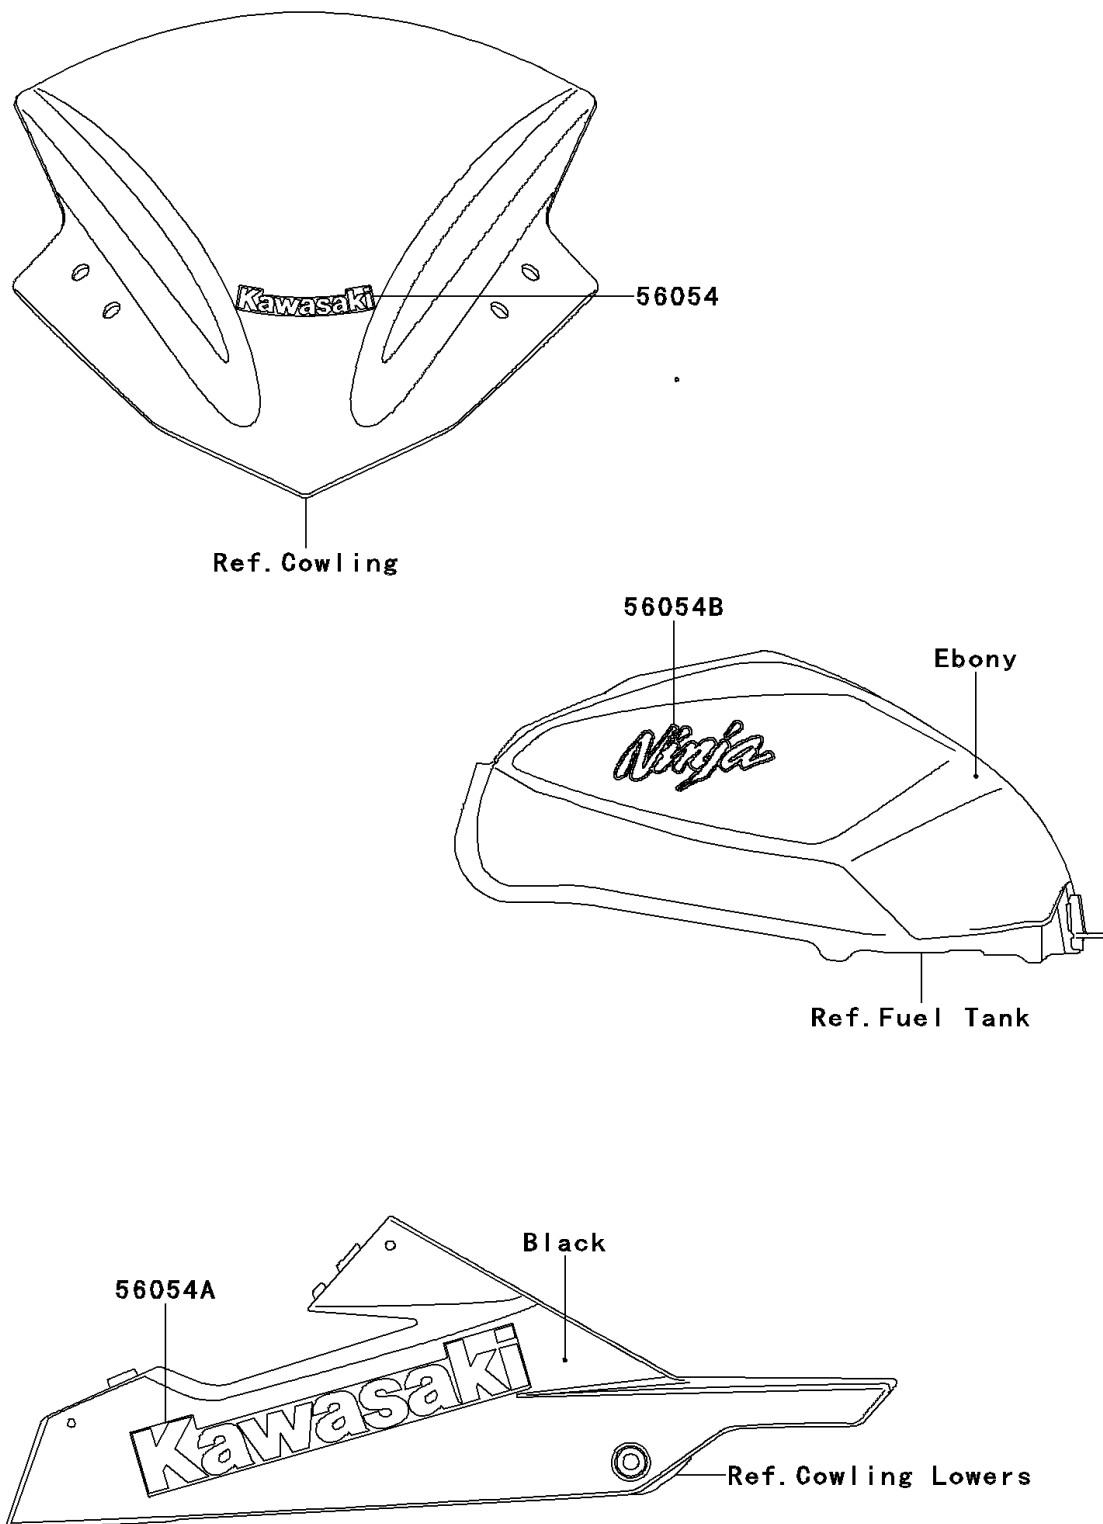

## 2014 NINJA® 300 PARTS DIAGRAM

Decals(Ebony)(AES)

F2861

## 2014 NINJA® 300 PARTS LIST

Decals(Ebony)(AES)

ITEM NAME	PART NUMBER	QUANTITY
MARK,WINDSHIELD,KAWASAKI (Ref # 56054)	56054-1088	1
MARK,LWR COWL.,KAWASAKI (Ref # 56054A)	56054-1407	1
MARK,FUEL TANK,NINJA (Ref # 56054B)	56054-1409	1