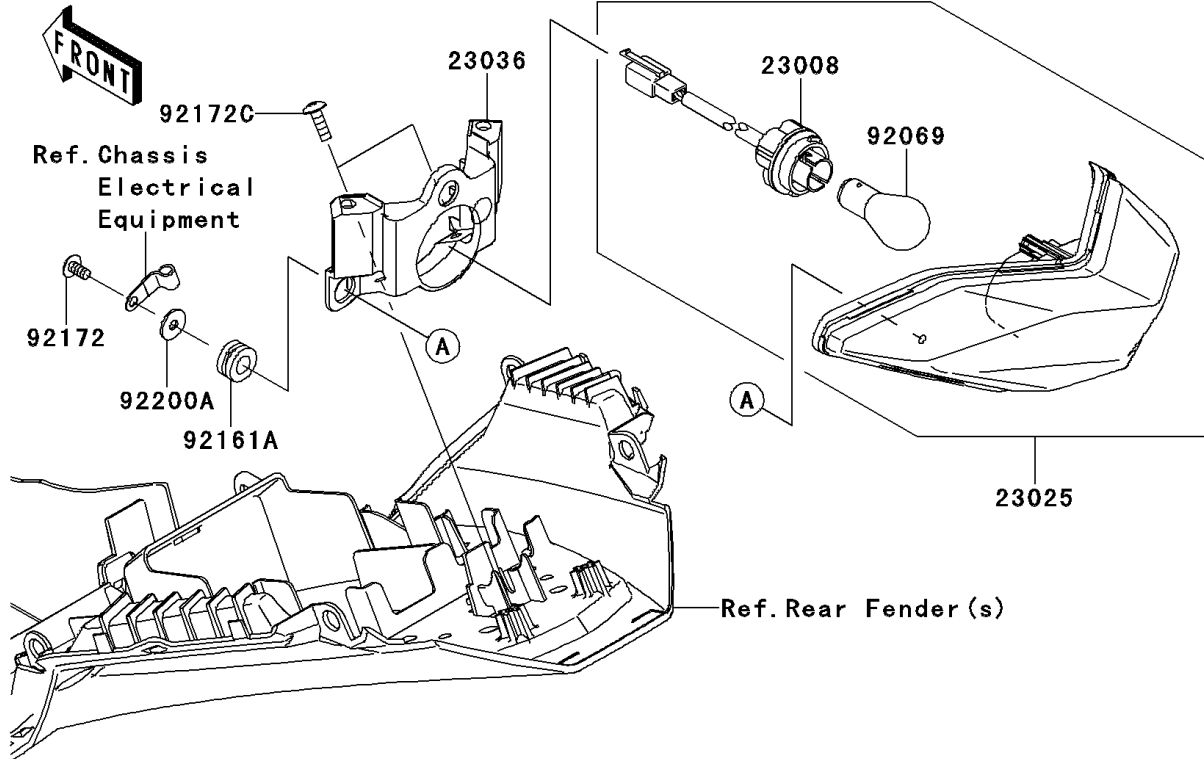

## 2014 NINJA® 300 PARTS DIAGRAM

Taillight(s)

F2720

## 2014 NINJA® 300 PARTS LIST

Taillight(s)

ITEM NAME	PART NUMBER	QUANTITY
BRACKET,LICENSE PLATE (Ref # 11056)	11056-0139	1
COVER,LICENSE LAMP (Ref # 14092)	14092-0001	1
SOCKET-ASSY (Ref # 23008)	23008-0138	1
LAMP-ASSY,LICENSE (Ref # 23016)	23016-0557	1
LAMP-TAIL (Ref # 23025)	23025-0326	1
LENS,LICENSE LAMP (Ref # 23026)	23026-0015	1
BRACKET-TAIL LAMP (Ref # 23036)	23036-0304	1
BULB,12V 21/5W (Ref # 92069)	92069-063	1
BULB,12V 5W (Ref # 92069A)	92069-1016	1
BOLT,6X25 (Ref # 92151)	92151-1241	1
DAMPER (Ref # 92161)	92161-0776	1
DAMPER (Ref # 92161A)	92161-1462	1
SCREW,TAPPING,5X10 (Ref # 92172)	92172-0262	1
SCREW,TAPPING,2.9X13 (Ref # 92172A)	92172-0343	1
SCREW,TAPPING,5X16 (Ref # 92172B)	92172-0427	1
SCREW,TAPPING,5X16 (Ref # 92172C)	92172-0742	1
WASHER,5.5X20X1.2 (Ref # 92200)	92200-0284	1
WASHER,5.2X16X1.2 (Ref # 92200A)	92200-0583	1