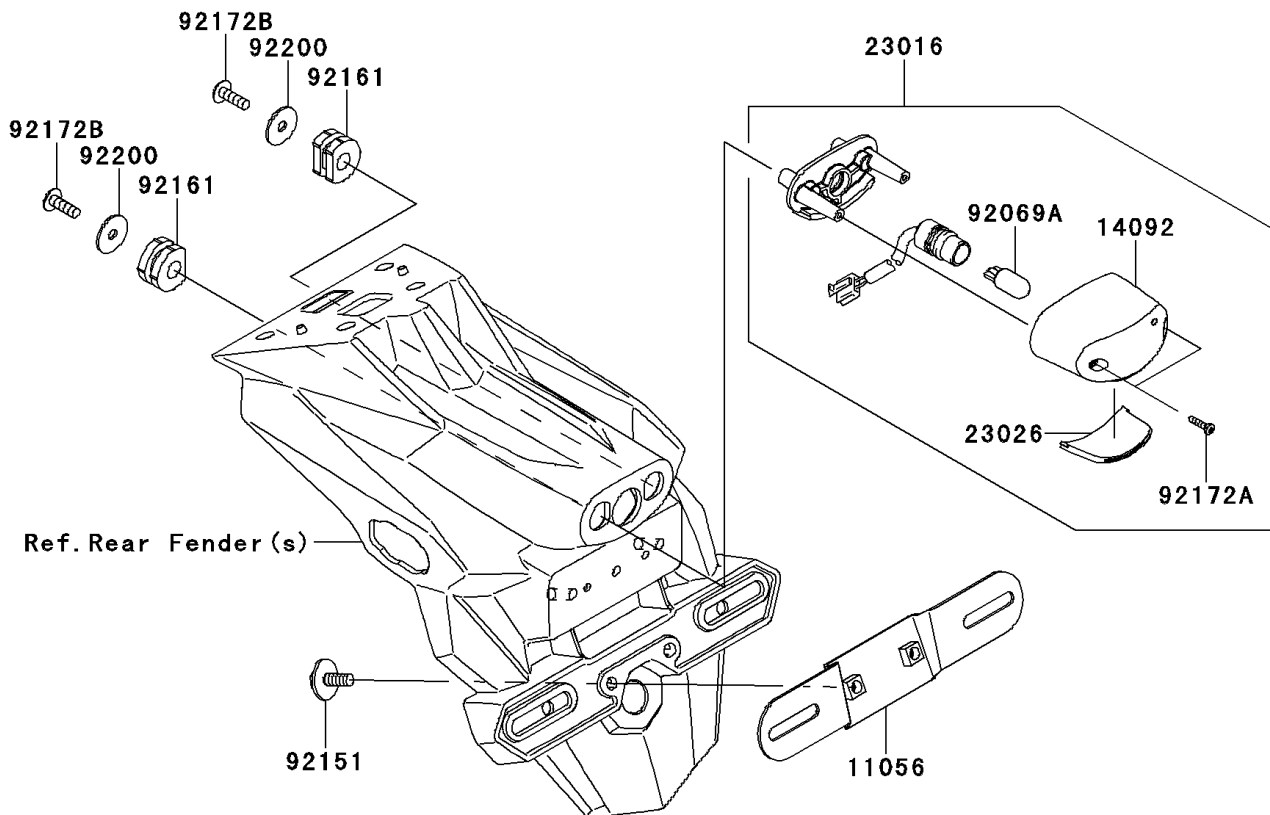

## 2014 NINJA® 300 PARTS DIAGRAM

Taillight(s)

F2720

## 2014 NINJA® 300 PARTS LIST

Taillight(s)

ITEM NAME	PART NUMBER	QUANTITY
BRACKET,LICENSE PLATE (Ref # 11056)	11056-0139	1
COVER,LICENSE LAMP (Ref # 14092)	14092-0001	1
SOCKET-ASSY (Ref # 23008)	23008-0138	1
LAMP-ASSY,LICENSE (Ref # 23016)	23016-0557	1
LAMP-TAIL (Ref # 23025)	23025-0326	1
LENS,LICENSE LAMP (Ref # 23026)	23026-0015	1
BRACKET-TAIL LAMP (Ref # 23036)	23036-0304	1
BULB,12V 21/5W (Ref # 92069)	92069-063	1
BULB,12V 5W (Ref # 92069A)	92069-1016	1
BOLT,6X25 (Ref # 92151)	92151-1241	1
DAMPER (Ref # 92161)	92161-0776	1
DAMPER (Ref # 92161A)	92161-1462	1
SCREW,TAPPING,5X10 (Ref # 92172)	92172-0262	1
SCREW,TAPPING,2.9X13 (Ref # 92172A)	92172-0343	1
SCREW,TAPPING,5X16 (Ref # 92172B)	92172-0427	1
SCREW,TAPPING,5X16 (Ref # 92172C)	92172-0742	1
WASHER,5.5X20X1.2 (Ref # 92200)	92200-0284	1
WASHER,5.2X16X1.2 (Ref # 92200A)	92200-0583	1