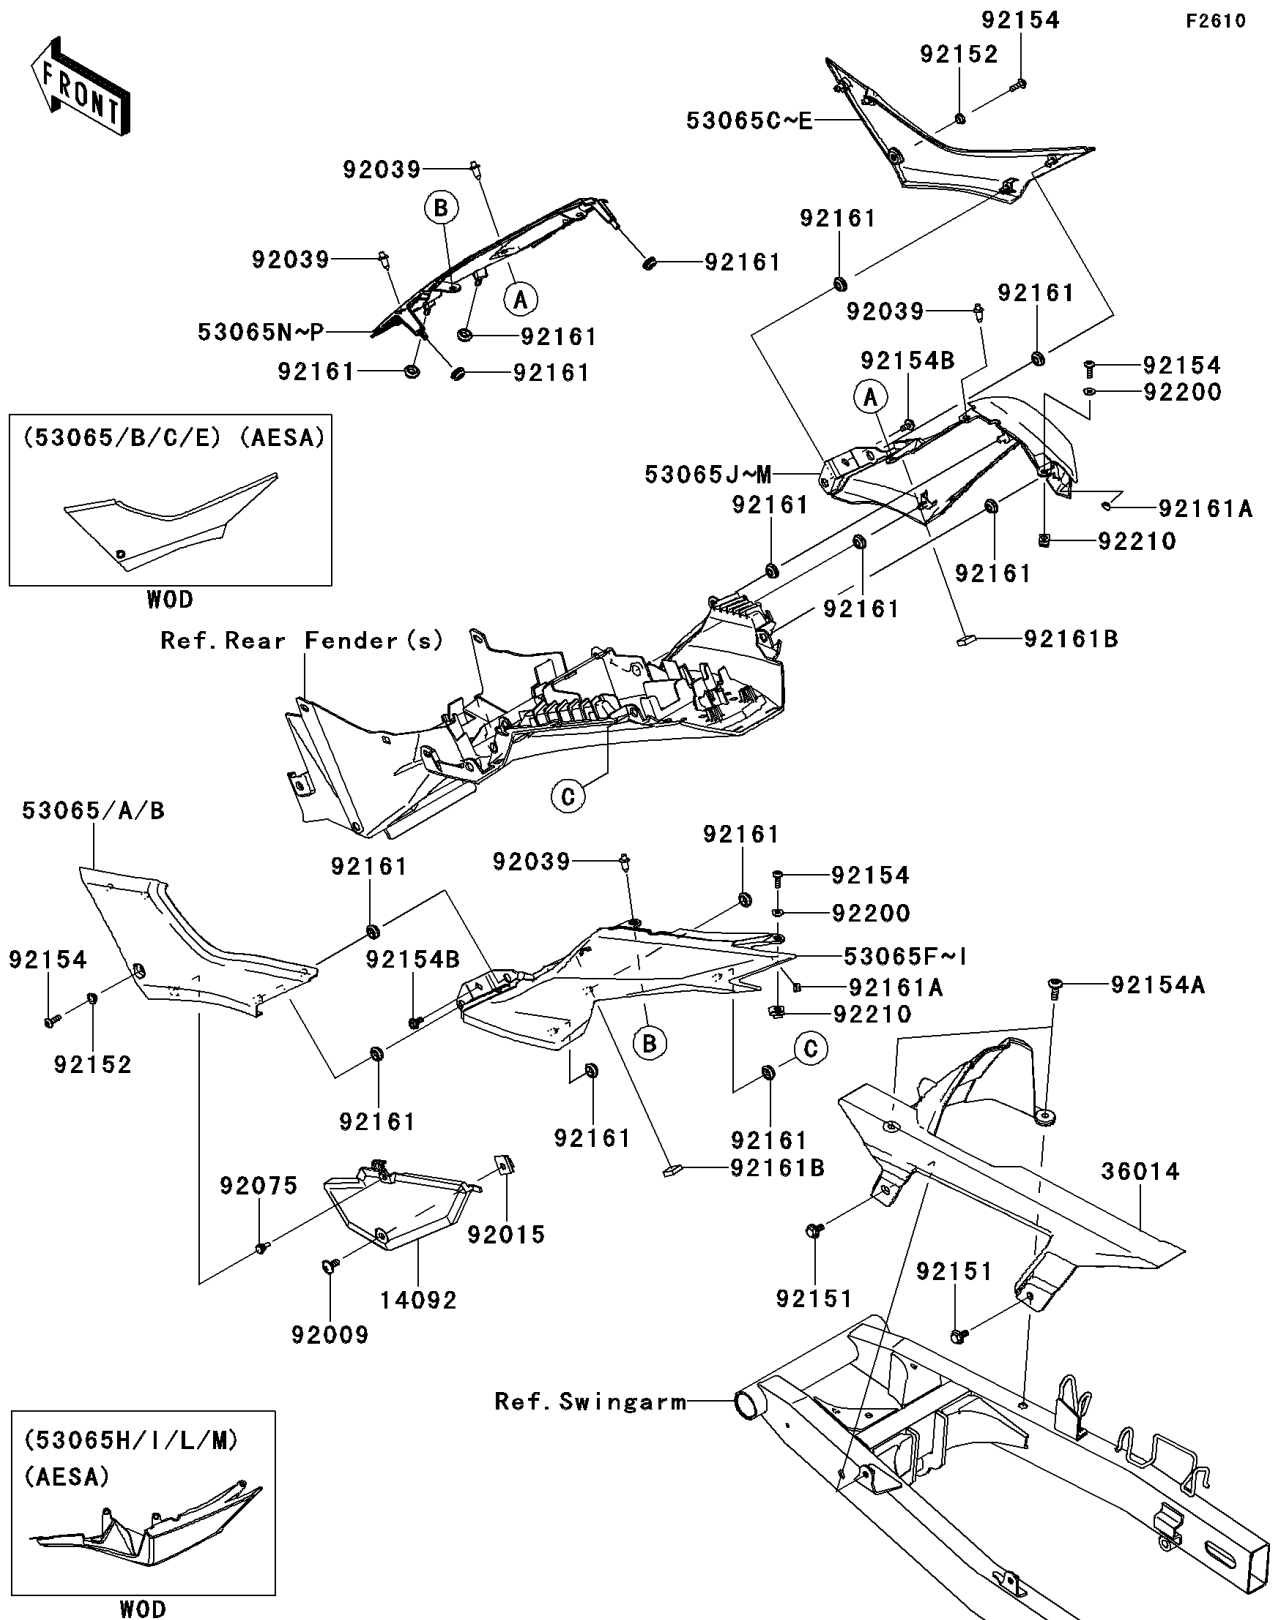

2014 NINJA® 300 PARTS DIAGRAM

Side Covers/Chain Cover

2014 NINJA® 300 PARTS LIST

Side Covers/Chain Cover

ITEM NAME	PART NUMBER	QUANTITY
COVER,FILTER CAP (Ref # 14092)	14092-0954	1
CASE-CHAIN (Ref # 36014)	36014-0555	1
COVER SEAT,SIDE,LH,EBONY (Ref # 53065)	53065-0026-H8	1
COVER SEAT,SIDE,RH,EBONY (Ref # 53065C)	53065-0027-H8	1
COVER SEAT,TAIL,LH,EBONY (Ref # 53065F)	53065-0060-H8	1
COVER SEAT,TAIL,RH,EBONY (Ref # 53065J)	53065-0061-H8	1
COVER SEAT,CNT,EBONY (Ref # 53065N)	53065-0062-H8	1
SCREW,6X14 (Ref # 92009)	92009-1662	1
NUT,CLAMP,6MM (Ref # 92015)	92015-1531	1
RIVET (Ref # 92039)	92039-0709	1
DAMPER (Ref # 92075)	92075-1808	1
BOLT,FLANGED,6X13 (Ref # 92151)	92151-1703	1
COLLAR,5.8X8.2X4.7 (Ref # 92152)	92152-1697	1
BOLT,SOCKET,5X16 (Ref # 92154)	92154-0182	1
BOLT,SOCKET,6X20 (Ref # 92154A)	92154-0918	1
BOLT,FLANGED,5X12 (Ref # 92154B)	92154-1003	1
DAMPER (Ref # 92161)	92161-0631	1
DAMPER (Ref # 92161A)	92161-1459	1
DAMPER,15X15X5 (Ref # 92161B)	92161-1522	1
WASHER,5.2X12X1.0 (Ref # 92200)	92200-0784	1
NUT,5MM (Ref # 92210)	92210-0817	1
COVER SEAT,SIDE,LH,P.RED (Ref # 53065A)	53065-0026-234	1
COVER SEAT,SIDE,LH,P.S.WHITE (Ref # 53065B)	53065-0026-25Y	1
COVER SEAT,SIDE,RH,P.RED (Ref # 53065D)	53065-0027-234	1
COVER SEAT,SIDE,RH,P.S.WHITE (Ref # 53065E)	53065-0027-25Y	1
COVER SEAT,TAIL,LH,P.RED (Ref # 53065G)	53065-0060-234	1
COVER SEAT,TAIL,LH,P.S.WHITE (Ref # 53065H)	53065-0060-25Y	1
COVER SEAT,TAIL,RH,P.RED (Ref # 53065K)	53065-0061-234	1
COVER SEAT,TAIL,RH,P.S.WHITE (Ref # 53065L)	53065-0061-25Y	1

2014 NINJA® 300 PARTS LIST

Side Covers/Chain Cover

ITEM NAME	PART NUMBER	QUANTITY
COVER SEAT,CNT,P.RED (Ref # 530650)	53065-0062-234	1
COVER SEAT,CNT,P.S.WHITE (Ref # 53065P)	53065-0062-25Y	1