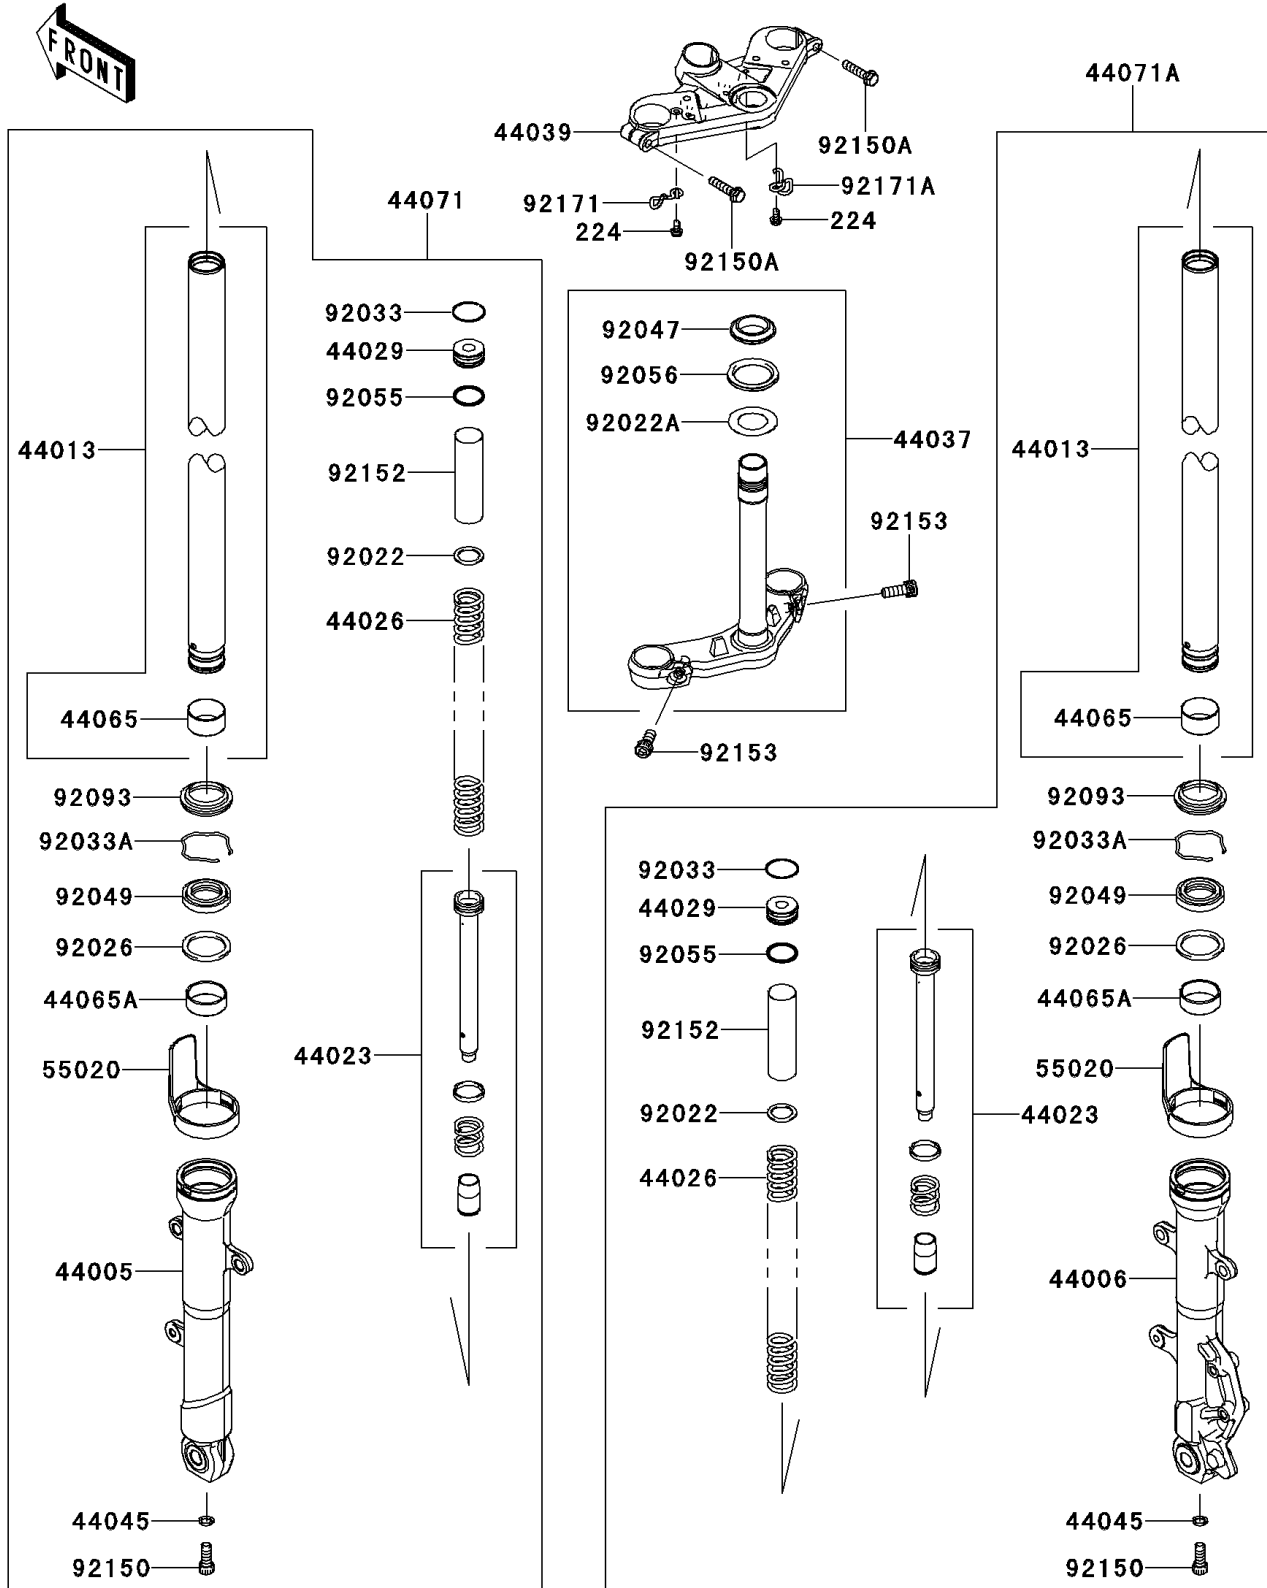

2014 NINJA® 300 PARTS DIAGRAM

Front Fork

F2340

2014 NINJA® 300 PARTS LIST

Front Fork

ITEM NAME	PART NUMBER	QUANTITY
SCREW-PAN-WP-CROS,6X12 (Ref # 224)	224AB0612	1
PIPE-LEFT FORK OUTER,F.S.BLACK (Ref # 44005)	44005-0092-18R	1
PIPE-RIGHT FORK OUTER,F.S.BLK (Ref # 44006)	44006-0088-18R	1
PIPE-FORK INNER (Ref # 44013)	44013-0201	1
CYLINDER-SET-FORK (Ref # 44023)	44023-0102	1
SPRING-FRONT FORK (Ref # 44026)	44026-0126	1
SEAT-FORK SPRING (Ref # 44029)	44029-1127	1
HOLDER-FORK UNDER,F.BLACK (Ref # 44037)	44037-0112-21	1
HOLDER-FORK UPPER,BLACK (Ref # 44039)	44039-0056-18R	1
GASKET,FORK CYLINDER BOLT (Ref # 44045)	44045-051	1
BUSHING-FRONT FORK (Ref # 44065)	44065-0057	1
BUSHING-FRONT FORK (Ref # 44065A)	44065-0058	1
DAMPER-ASSY,LH,F.S.BLACK (Ref # 44071)	44071-0824-18R	1
DAMPER-ASSY,RH,F.S.BLACK (Ref # 44071A)	44071-0825-18R	1
GUARD,INNER TUBE (Ref # 55020)	55020-0329	1
WASHER (Ref # 92022)	92022-1879	1
WASHER,30.5X50X0.6 (Ref # 92022A)	92022-231	1
SPACER,FORK (Ref # 92026)	92026-1443	1
RING-SNAP (Ref # 92033)	92033-1236	1
RING-SNAP (Ref # 92033A)	92033-1286	1
RACE,STEERING STEM BEARING (Ref # 92047)	92047-012	1
SEAL-OIL (Ref # 92049)	92049-0734	1
RING-O,FORK SPRING SEAT (Ref # 92055)	92055-1384	1
SEAL-OIL,STEERING STEM (Ref # 92056)	92056-003	1
SEAL,FORK OUTER (Ref # 92093)	92093-1367	1
BOLT,SOCKET,8X18 (Ref # 92150)	92150-1432	1
BOLT (Ref # 92150A)	92150-1610	1
COLLAR,FORK,L=100 (Ref # 92152)	92152-0719	1
BOLT,SOCKET,10X25 (Ref # 92153)	92153-0301	1

2014 NINJA® 300 PARTS LIST

Front Fork

ITEM NAME	PART NUMBER	QUANTITY
CLAMP,LH (Ref # 92171)	92171-1857	1
CLAMP,RH (Ref # 92171A)	92171-1947	1