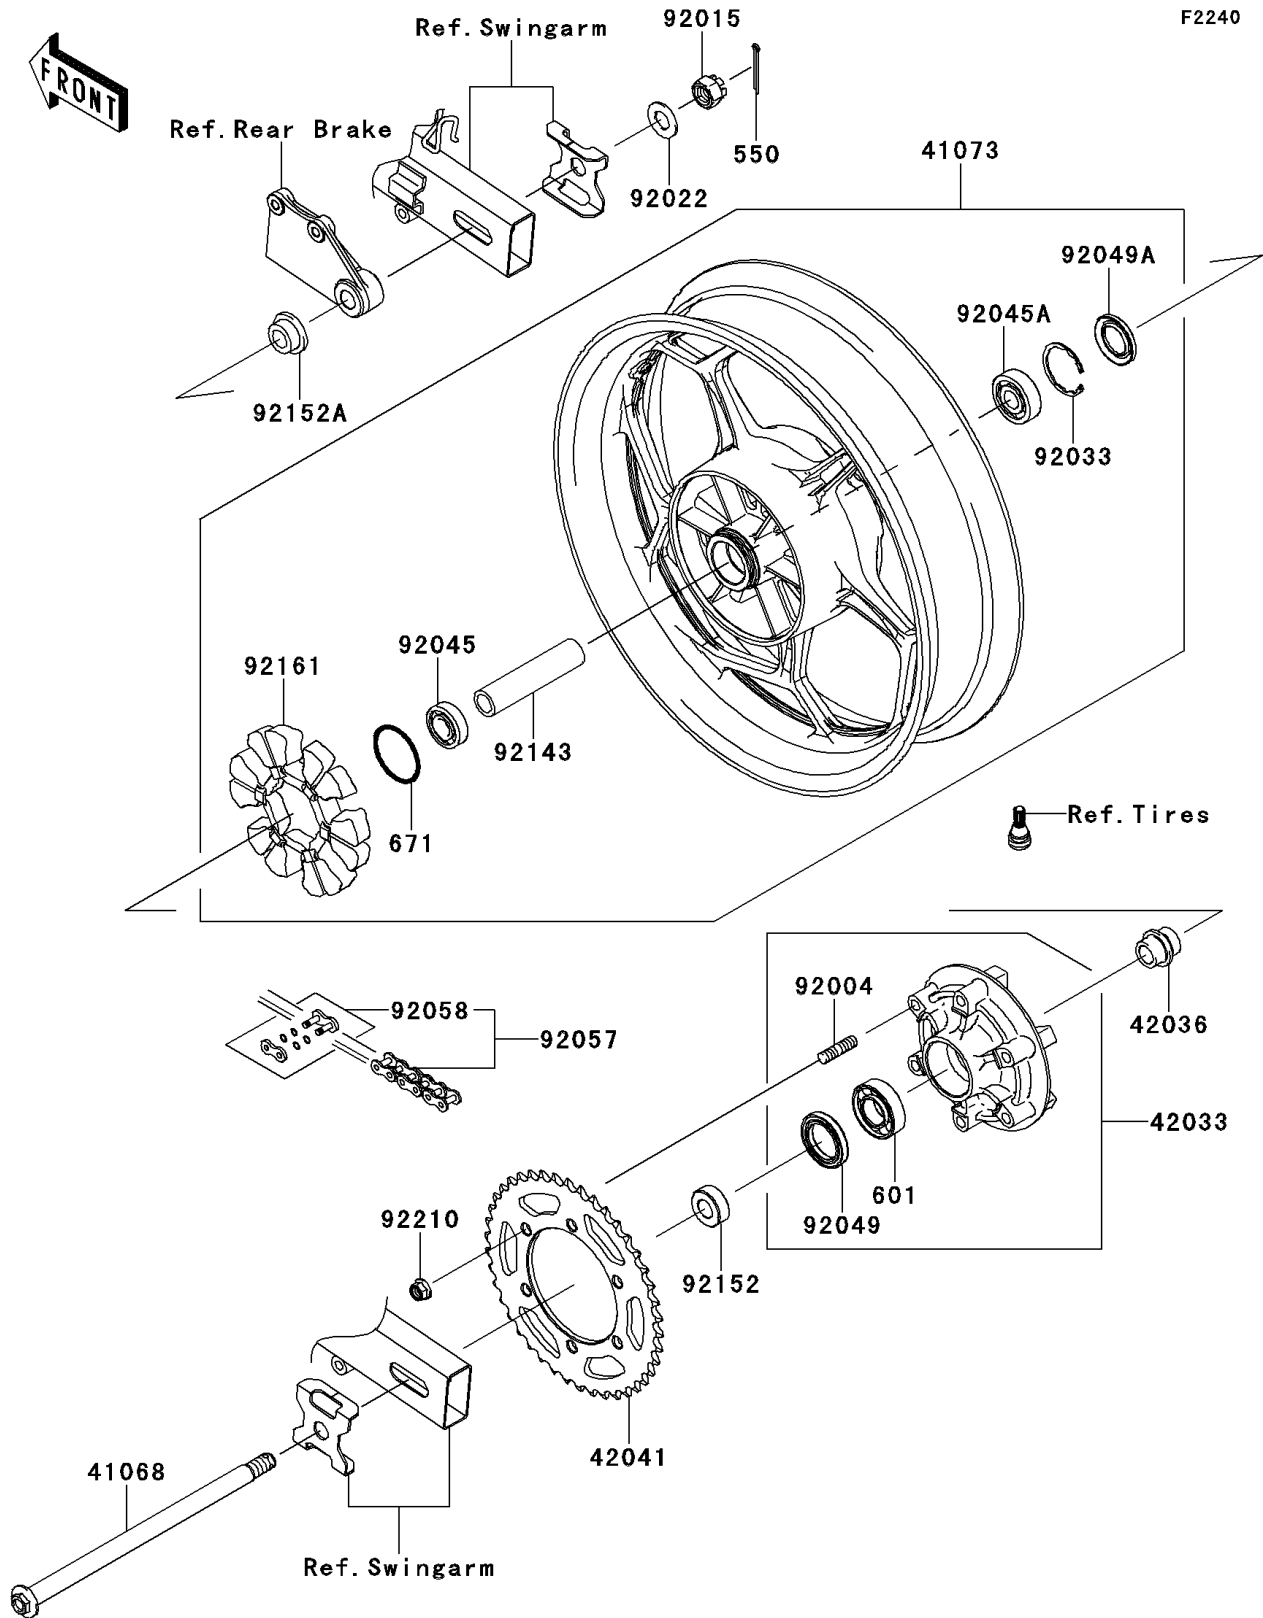

2014 NINJA® 300 PARTS DIAGRAM

Rear Wheel/Chain(AES)

F2240

2014 NINJA® 300 PARTS LIST

Rear Wheel/Chain(AES)

ITEM NAME	PART NUMBER	QUANTITY
PIN-COTTER,4.0X35 (Ref # 550)	550AA4035	1
BEARING-BALL,#6205G (Ref # 601)	601B6205G	1
O RING (Ref # 671)	671B2550	1
AXLE,RR (Ref # 41068)	41068-1223	1
WHEEL-ASSY,RR,BLACK (Ref # 41073)	41073-0590-R2	1
COUPLING-ASSY,RR HUB (Ref # 42033)	42033-0574	1
SLEEVE,RR HUB,L=30 (Ref # 42036)	42036-1055	1
SPROCKET-HUB,42T (Ref # 42041)	42041-0118	1
STUD,10X19 (Ref # 92004)	92004-0048	1
NUT,CASTLE,16MM (Ref # 92015)	92015-1947	1
WASHER,17.5X34X2.0 (Ref # 92022)	92022-1916	1
RING-SNAP,47MM (Ref # 92033)	92033-1042	1
BEARING-BALL,17X40X12 (Ref # 92045)	92045-0732	1
BEARING-BALL,17X47X14 (Ref # 92045A)	92045-0733	1
SEAL-OIL,35X52X7 (Ref # 92049)	92049-0730	1
SEAL-OIL,BJN28475 (Ref # 92049A)	92049-1056	1
CHAIN,DRIVE,EK520SR-02X106L (Ref # 92057)	92057-0019	1
JOINT-CHAIN,DRIVE (Ref # 92058)	92058-1102	1
COLLAR,RR HUB,L=111 (Ref # 92143)	92143-1416	1
COLLAR,17X35X13 (Ref # 92152)	92152-0843	1
COLLAR,17X28(38)X15 (Ref # 92152A)	92152-0844	1
DAMPER,RR HUB SHOCK (Ref # 92161)	92161-0700	1
NUT,LOCK,FLANGED,10MM (Ref # 92210)	92210-0276	1