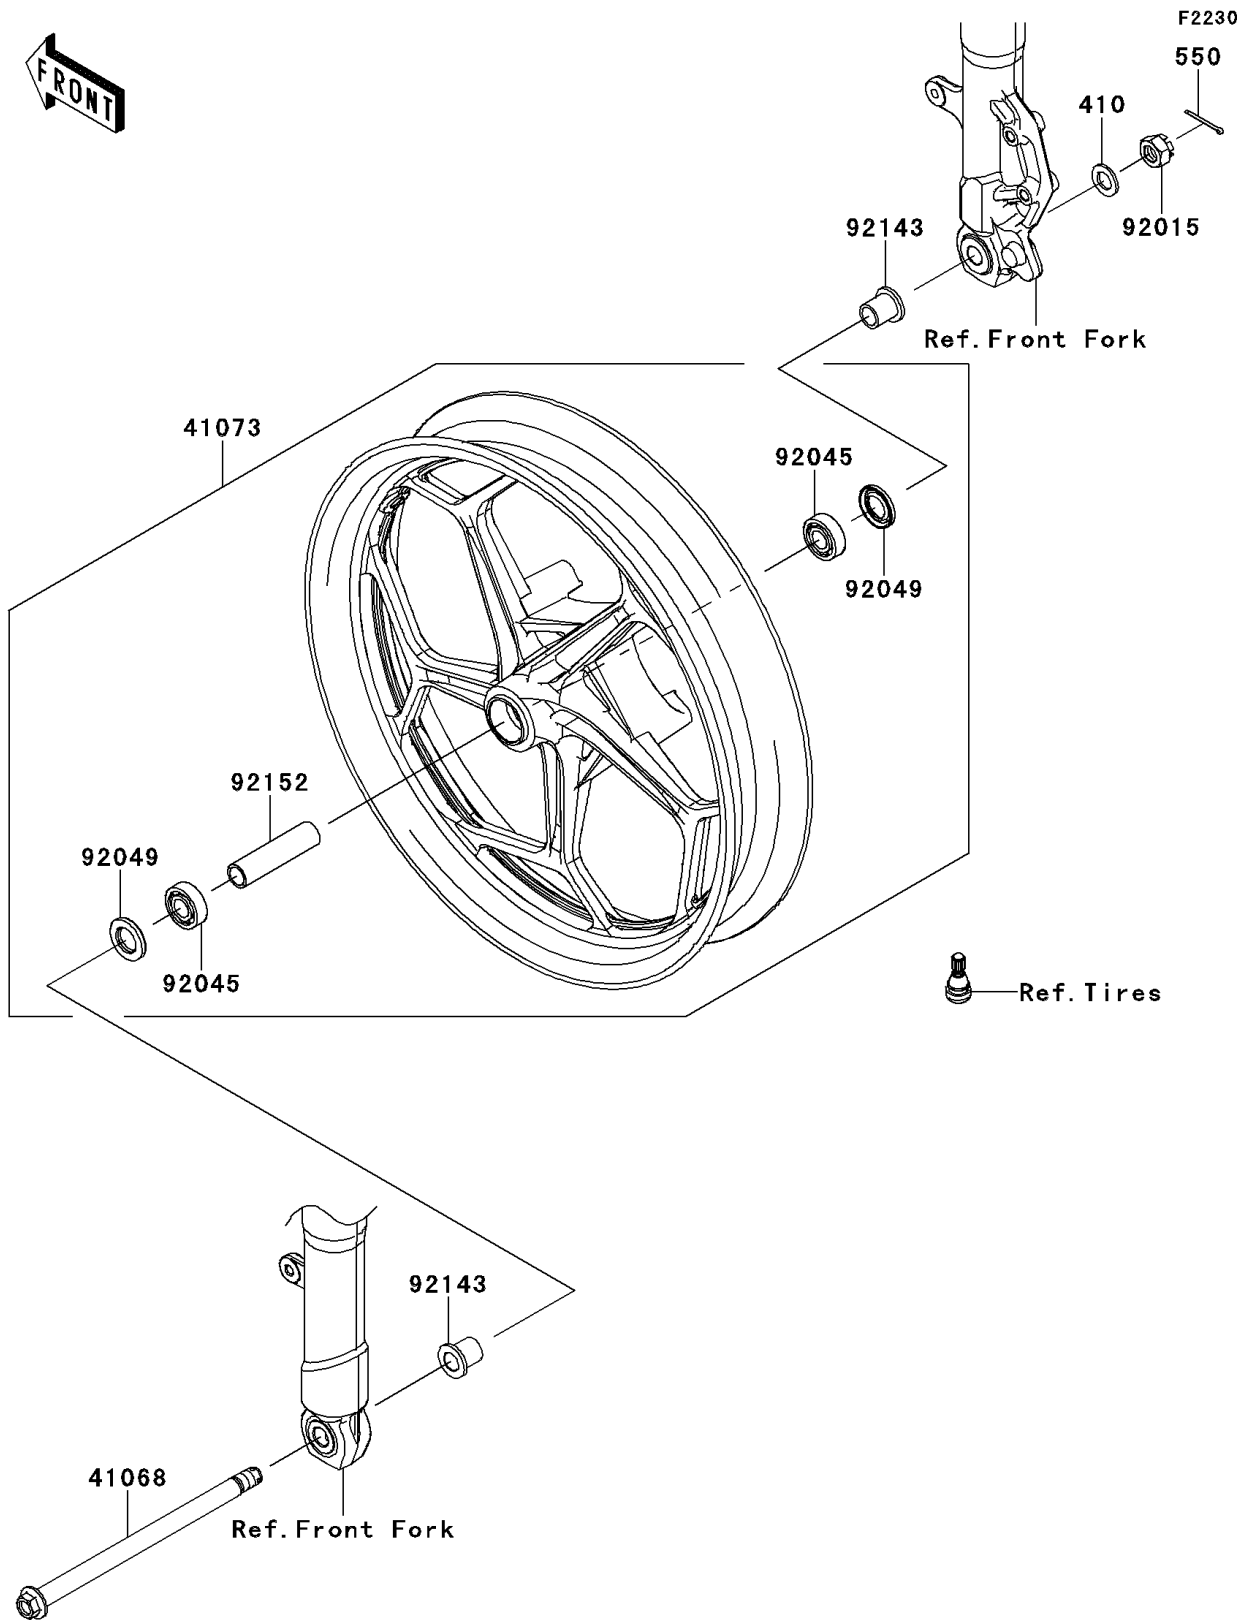

2014 NINJA® 300 PARTS DIAGRAM

Front Wheel(AES)

2014 NINJA® 300 PARTS LIST

Front Wheel(AES)

ITEM NAME	PART NUMBER	QUANTITY
WASHER-PLAIN-SMALL,14MM (Ref # 410)	410AA1400	1
PIN-COTTER,3.0X30 (Ref # 550)	550AA3030	1
AXLE,FR (Ref # 41068)	41068-0024	1
WHEEL-ASSY,FR,BLACK (Ref # 41073)	41073-0589-R2	1
NUT,CASTLE,14MM (Ref # 92015)	92015-1765	1
BEARING-BALL,15X35X11 (Ref # 92045)	92045-0734	1
SEAL-OIL (Ref # 92049)	92049-0136	1
COLLAR,FR AXLE,L=24 (Ref # 92143)	92143-1187	1
COLLAR,15.1X20X80 (Ref # 92152)	92152-1586	1