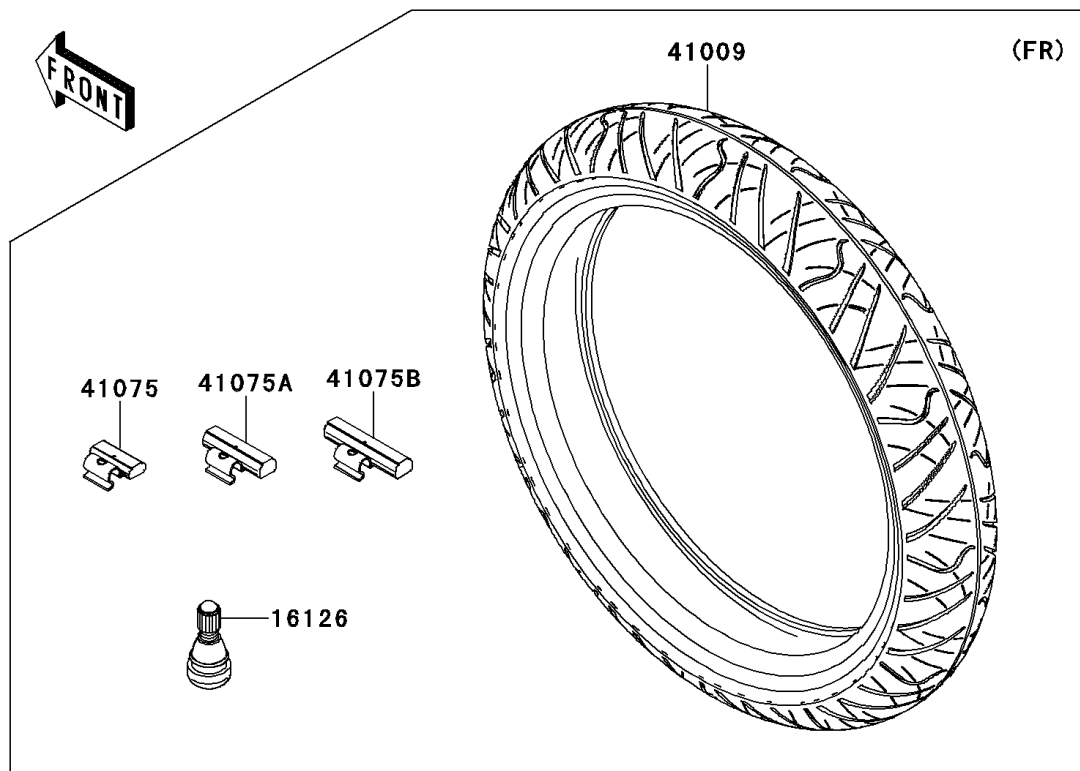

2014 NINJA® 300 PARTS DIAGRAM

Tires

F2210

2014 NINJA® 300 PARTS LIST

Tires

ITEM NAME	PART NUMBER	QUANTITY
VALVE,TIRE (Ref # 16126)	16126-1140	1
TIRE,FR,110/70-17 54S,RX-01F (Ref # 41009)	41009-0514	1
TIRE,RR,140/70-17 66S,RX-01R (Ref # 41009A)	41009-0520	1
BALANCER-WHEEL,10G,SILVER (Ref # 41075)	41075-0007	1
BALANCER-WHEEL,20G,SILVER (Ref # 41075A)	41075-0008	1
BALANCER-WHEEL,30G,SILVER (Ref # 41075B)	41075-0009	1