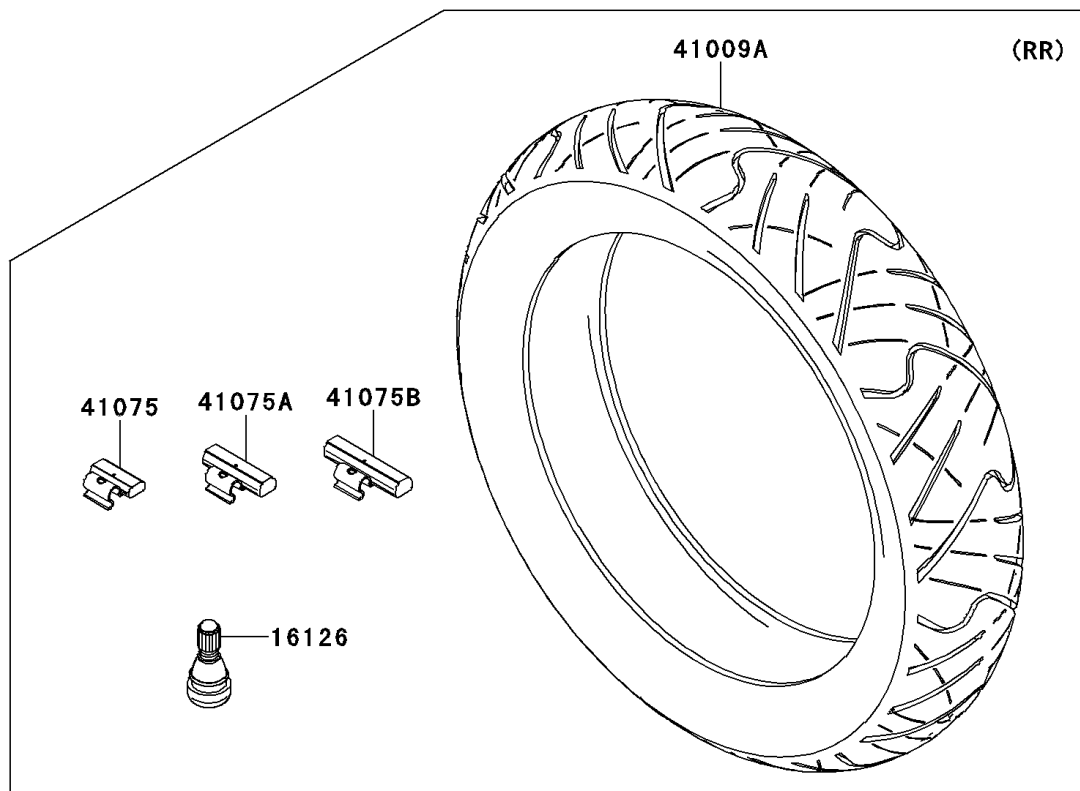

2014 NINJA® 300 PARTS DIAGRAM

Tires

F2210

2014 NINJA® 300 PARTS LIST

Tires

ITEM NAME	PART NUMBER	QUANTITY
VALVE,TIRE (Ref # 16126)	16126-1140	1
TIRE,FR,110/70-17 54S,RX-01F (Ref # 41009)	41009-0514	1
TIRE,RR,140/70-17 66S,RX-01R (Ref # 41009A)	41009-0520	1
BALANCER-WHEEL,10G,SILVER (Ref # 41075)	41075-0007	1
BALANCER-WHEEL,20G,SILVER (Ref # 41075A)	41075-0008	1
BALANCER-WHEEL,30G,SILVER (Ref # 41075B)	41075-0009	1