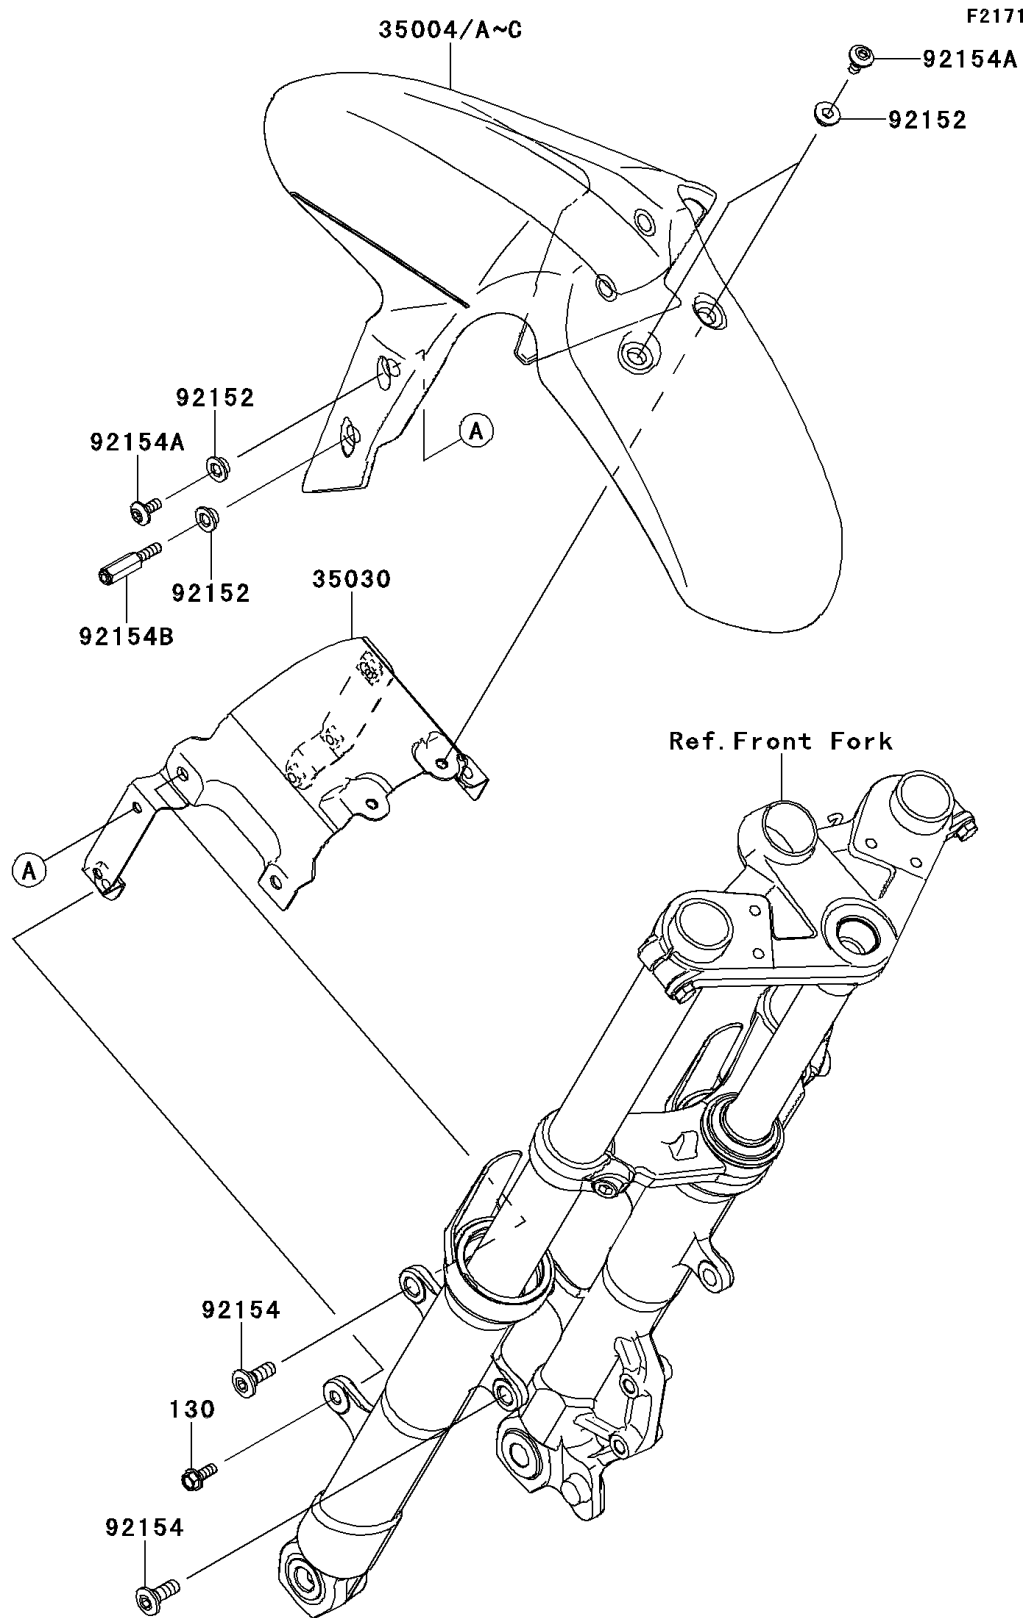

## 2014 NINJA® 300 PARTS DIAGRAM

Front Fender(s)

## 2014 NINJA® 300 PARTS LIST

Front Fender(s)

ITEM NAME	PART NUMBER	QUANTITY
BOLT-FLANGED,6X18 (Ref # 130)	130BA0618	1
FENDER-FRONT,EBONY (Ref # 35004)	35004-0318-H8	1
BRACE-ASSY,FRONT FENDER (Ref # 35030)	35030-0055	1
COLLAR,6.8X10(16)X6.6 (Ref # 92152)	92152-0842	1
BOLT,SOCKET,8X23 (Ref # 92154)	92154-0300	1
BOLT,SOCKET,6X14 (Ref # 92154A)	92154-0932	1
BOLT,6X20 (Ref # 92154B)	92154-1020	1
FENDER-FRONT,P.RED (Ref # 35004A)	35004-0318-234	1
FENDER-FRONT,P.S.WHITE (Ref # 35004B)	35004-0318-25Y	1