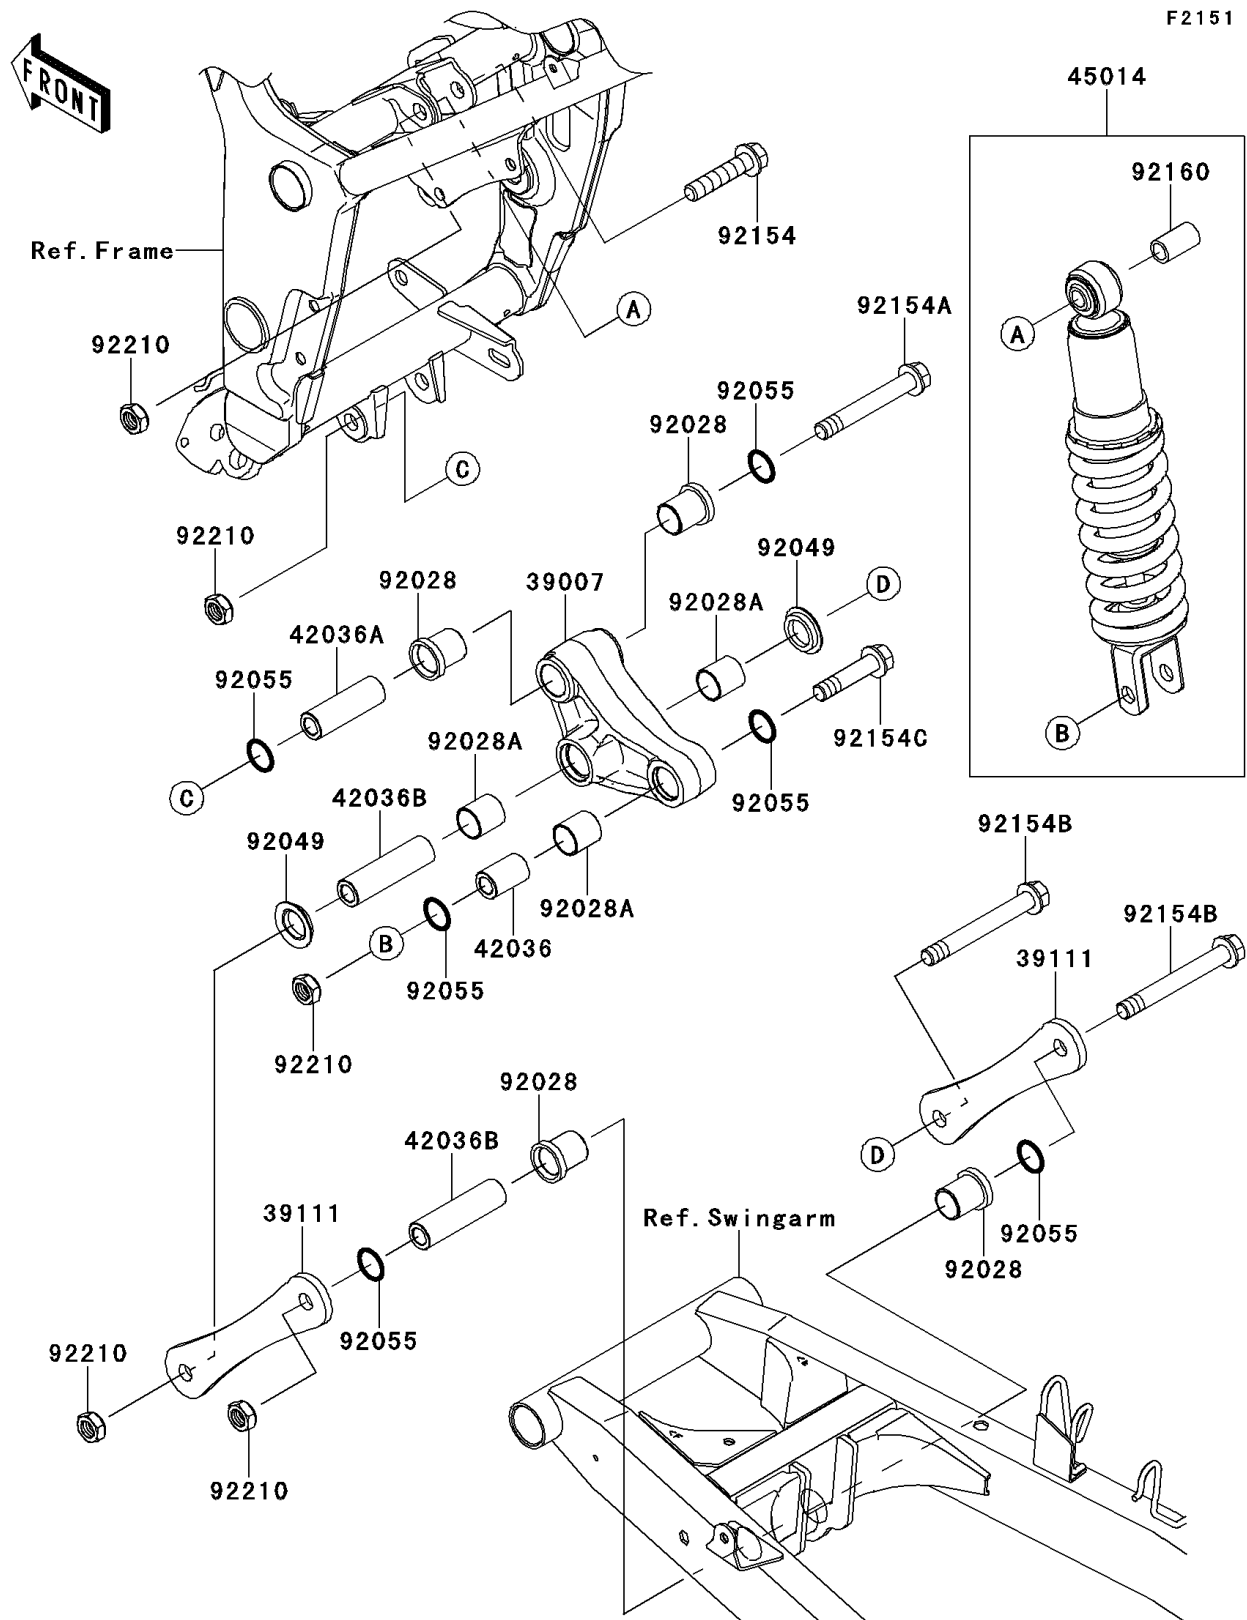

2014 NINJA® 300 PARTS DIAGRAM

Suspension/Shock Absorber

2014 NINJA® 300 PARTS LIST

Suspension/Shock Absorber

ITEM NAME	PART NUMBER	QUANTITY
ARM-SUSP,UNI TRAK (Ref # 39007)	39007-0355	1
ROD-TIE,SUSPENSION (Ref # 39111)	39111-0076	1
SLEEVE,12.1X20X32 (Ref # 42036)	42036-1077	1
SLEEVE,ARM,FR (Ref # 42036A)	42036-1078	1
SLEEVE,12.1X20X74 (Ref # 42036B)	42036-1102	1
SHOCKABSORBER,BLACK+BLACK (Ref # 45014)	45014-0438-37S	1
BUSHING (Ref # 92028)	92028-1597	1
BUSHING (Ref # 92028A)	92028-1598	1
SEAL-OIL,ARM (Ref # 92049)	92049-1109	1
RING-O,19.8X2.2 (Ref # 92055)	92055-0732	1
BOLT,FLANGED,12X55 (Ref # 92154)	92154-0362	1
BOLT,FLANGED,12X86 (Ref # 92154A)	92154-0940	1
BOLT,FLANGED,12X98 (Ref # 92154B)	92154-0941	1
BOLT,FLANGED,12X52 (Ref # 92154C)	92154-0942	1
DAMPER,SHOCKABSORBER (Ref # 92160)	92160-1161	1
NUT,LOCK,12MM (Ref # 92210)	92210-1247	1