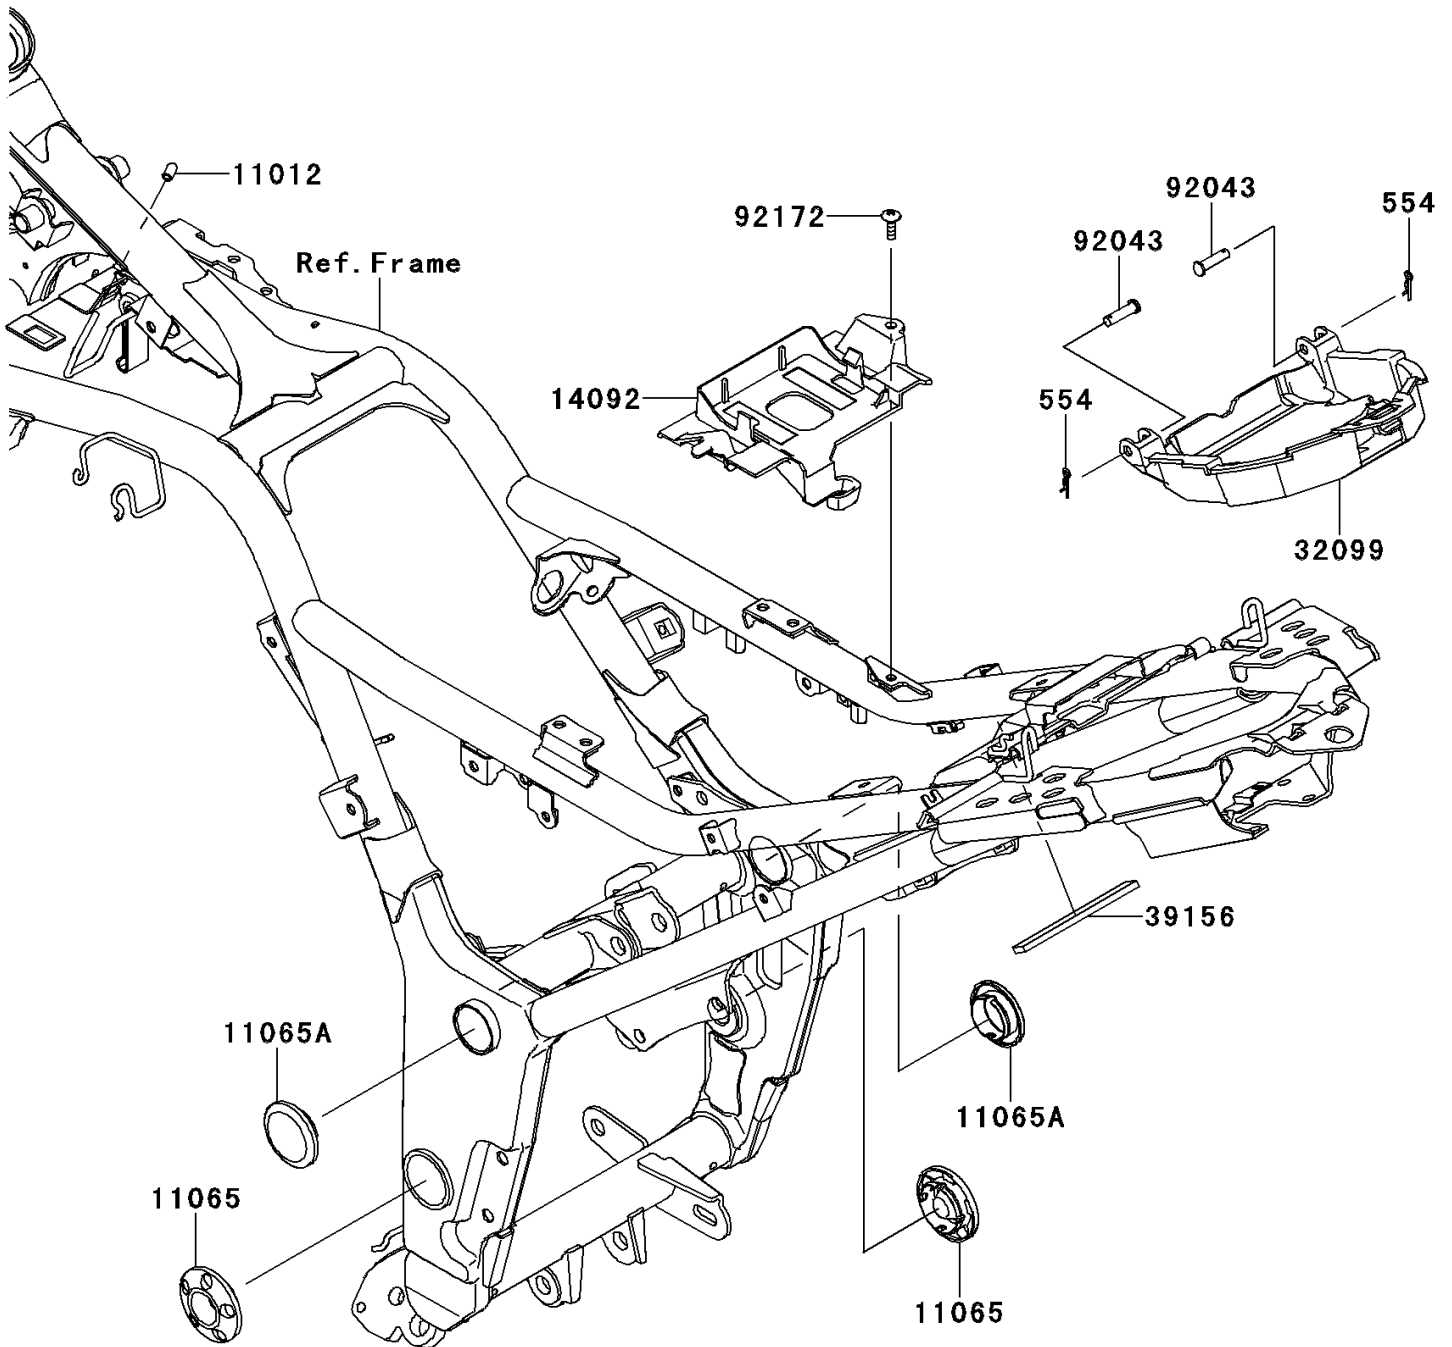

## 2014 NINJA® 300 PARTS DIAGRAM

Frame Fittings

F2131

## 2014 NINJA® 300 PARTS LIST

Frame Fittings

ITEM NAME	PART NUMBER	QUANTITY
PIN-SNAP (Ref # 554)	554DA0600	1
CAP (Ref # 11012)	11012-1438	1
CAP,SWING ARM BRACKET,BLACK (Ref # 11065)	11065-0262-18T	1
CAP,SWING ARM BRACKET,BLACK (Ref # 11065A)	11065-0748-18T	1
COVER,BATTERY (Ref # 14092)	14092-0920	1
CASE,TOOL (Ref # 32099)	32099-0721	1
PAD,10X105X4 (Ref # 39156)	39156-1753	1
PIN,6X23 (Ref # 92043)	92043-0746	1
SCREW,5X16 (Ref # 92172)	92172-0322	1