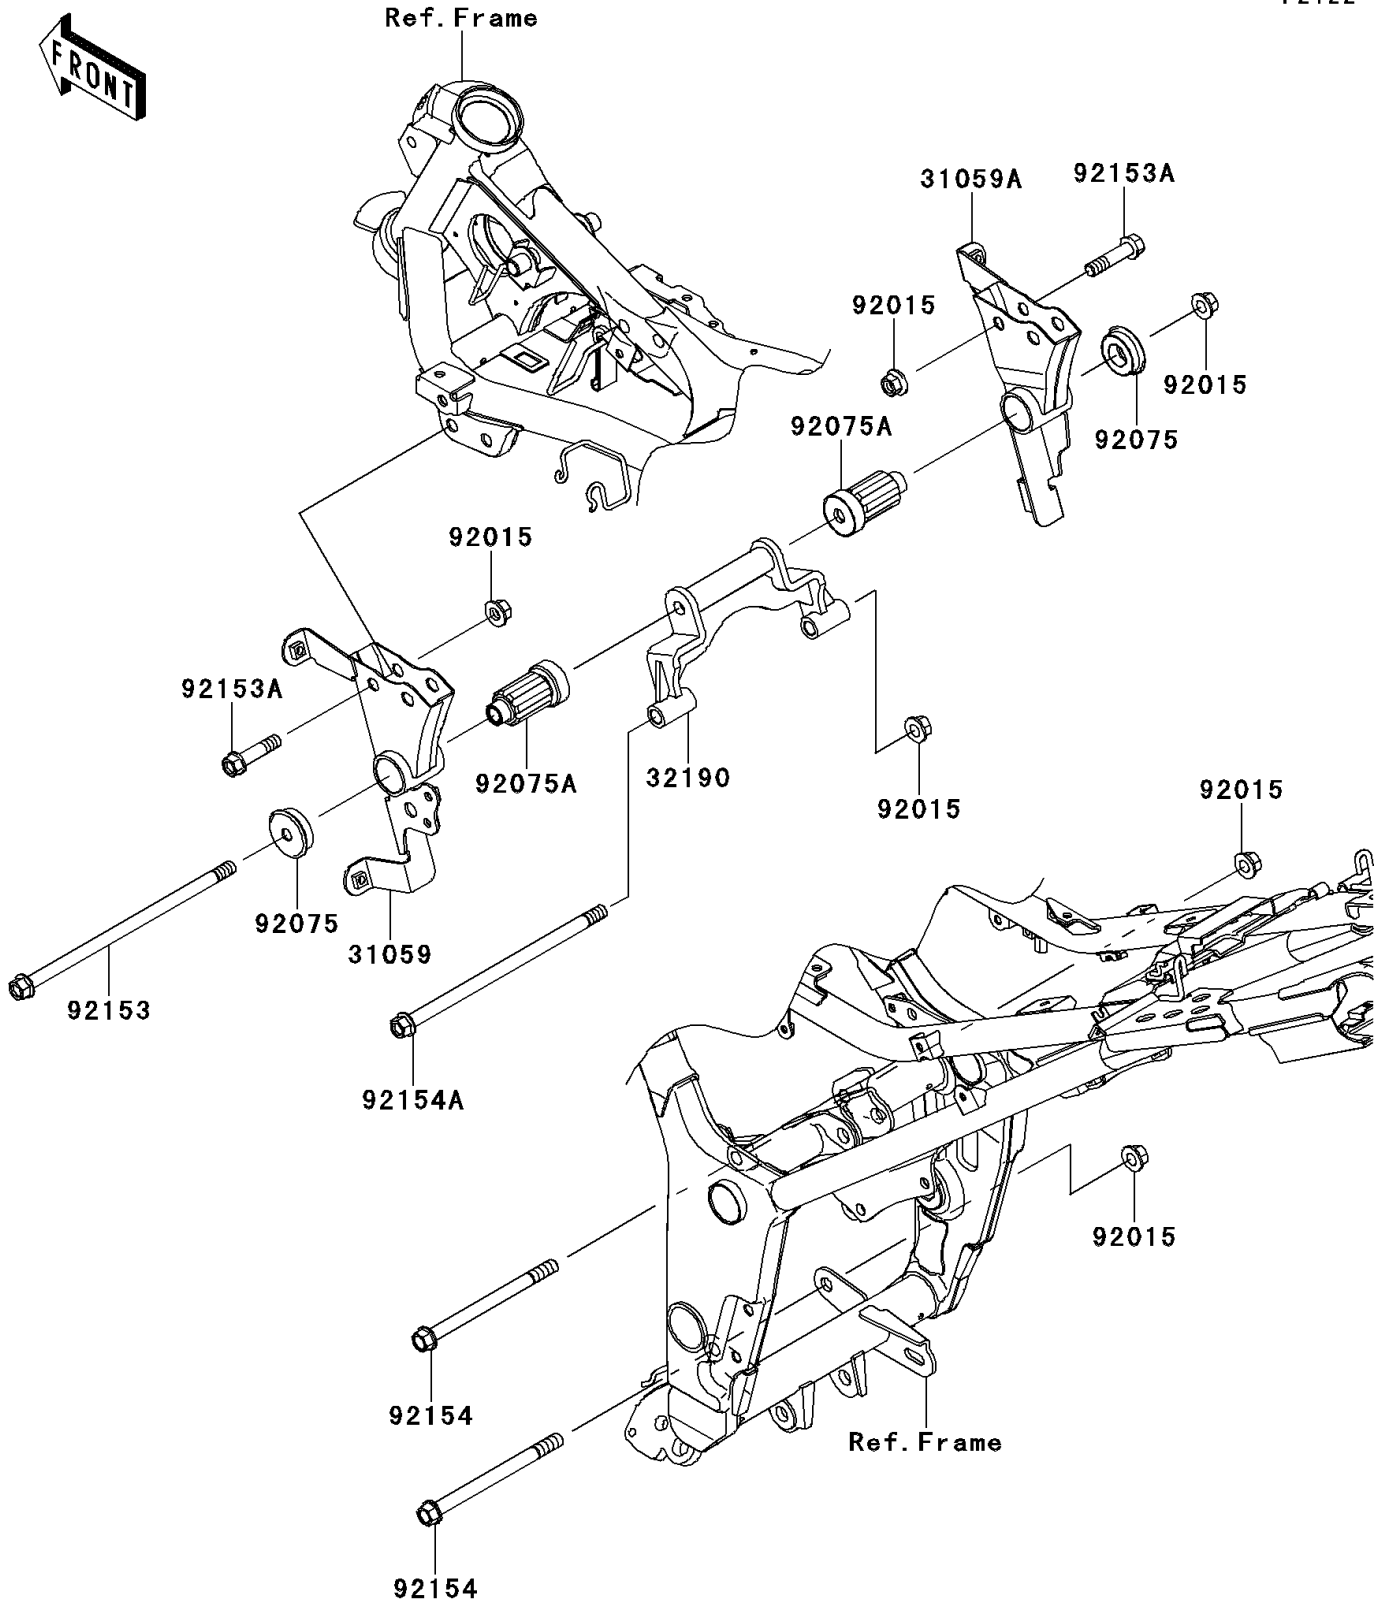

2014 NINJA® 300 PARTS DIAGRAM

Engine Mount

F2122

2014 NINJA® 300 PARTS LIST

Engine Mount

ITEM NAME	PART NUMBER	QUANTITY
BRACKET-COMP-ENGINE,LH (Ref # 31059)	31059-0061	1
BRACKET-COMP-ENGINE,RH (Ref # 31059A)	31059-0062	1
BRACKET-ENGINE (Ref # 32190)	32190-0629	1
NUT,FLANGED,10MM (Ref # 92015)	92015-1415	1
DAMPER,ENGINE MOUNT (Ref # 92075)	92075-1738	1
DAMPER,ENGINE MOUNT,MAIN (Ref # 92075A)	92075-1739	1
BOLT,FLANGED,10X240 (Ref # 92153)	92153-0559	1
BOLT,FLANGED,10X42 (Ref # 92153A)	92153-1957	1
BOLT,FLANGED,10X135 (Ref # 92154)	92154-0359	1
BOLT,FLANGED,10X210 (Ref # 92154A)	92154-0360	1