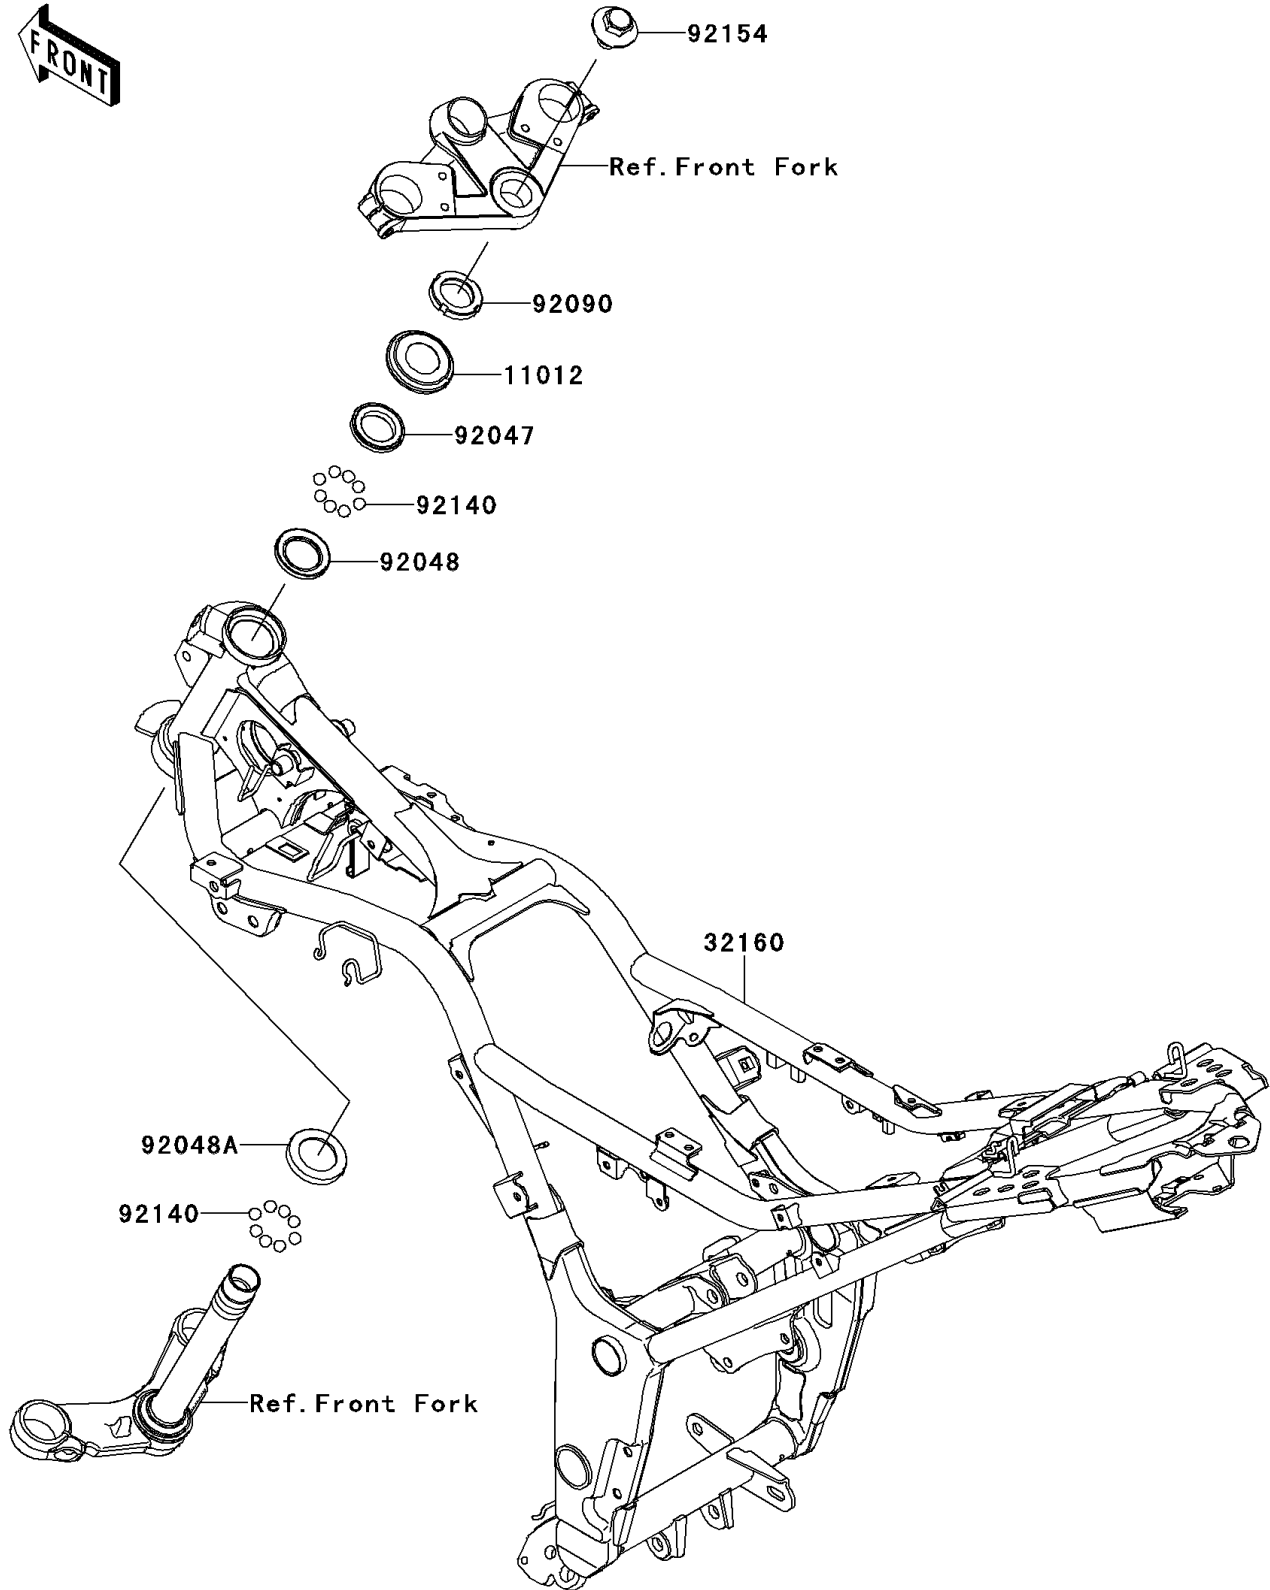

2014 NINJA® 300 PARTS DIAGRAM

Frame

F2120

2014 NINJA® 300 PARTS LIST

Frame

ITEM NAME	PART NUMBER	QUANTITY
CAP,STEERING STEM (Ref # 11012)	11012-1898	1
FRAME-COMP,F.S.BLACK (Ref # 32160)	32160-0619-18R	1
RACE,STEERING STEM BEARING (Ref # 92047)	92047-011	1
RACE,STEERING STEM BEARING (Ref # 92048)	92048-006	1
RACE,STEERING STEM BEARING (Ref # 92048A)	92048-008	1
NUT,30MM (Ref # 92090)	92090-007	1
BALL,6.35MM (Ref # 92140)	92140-0008	1
BOLT,FLANGED,6X22 (Ref # 92154)	92154-1152	1