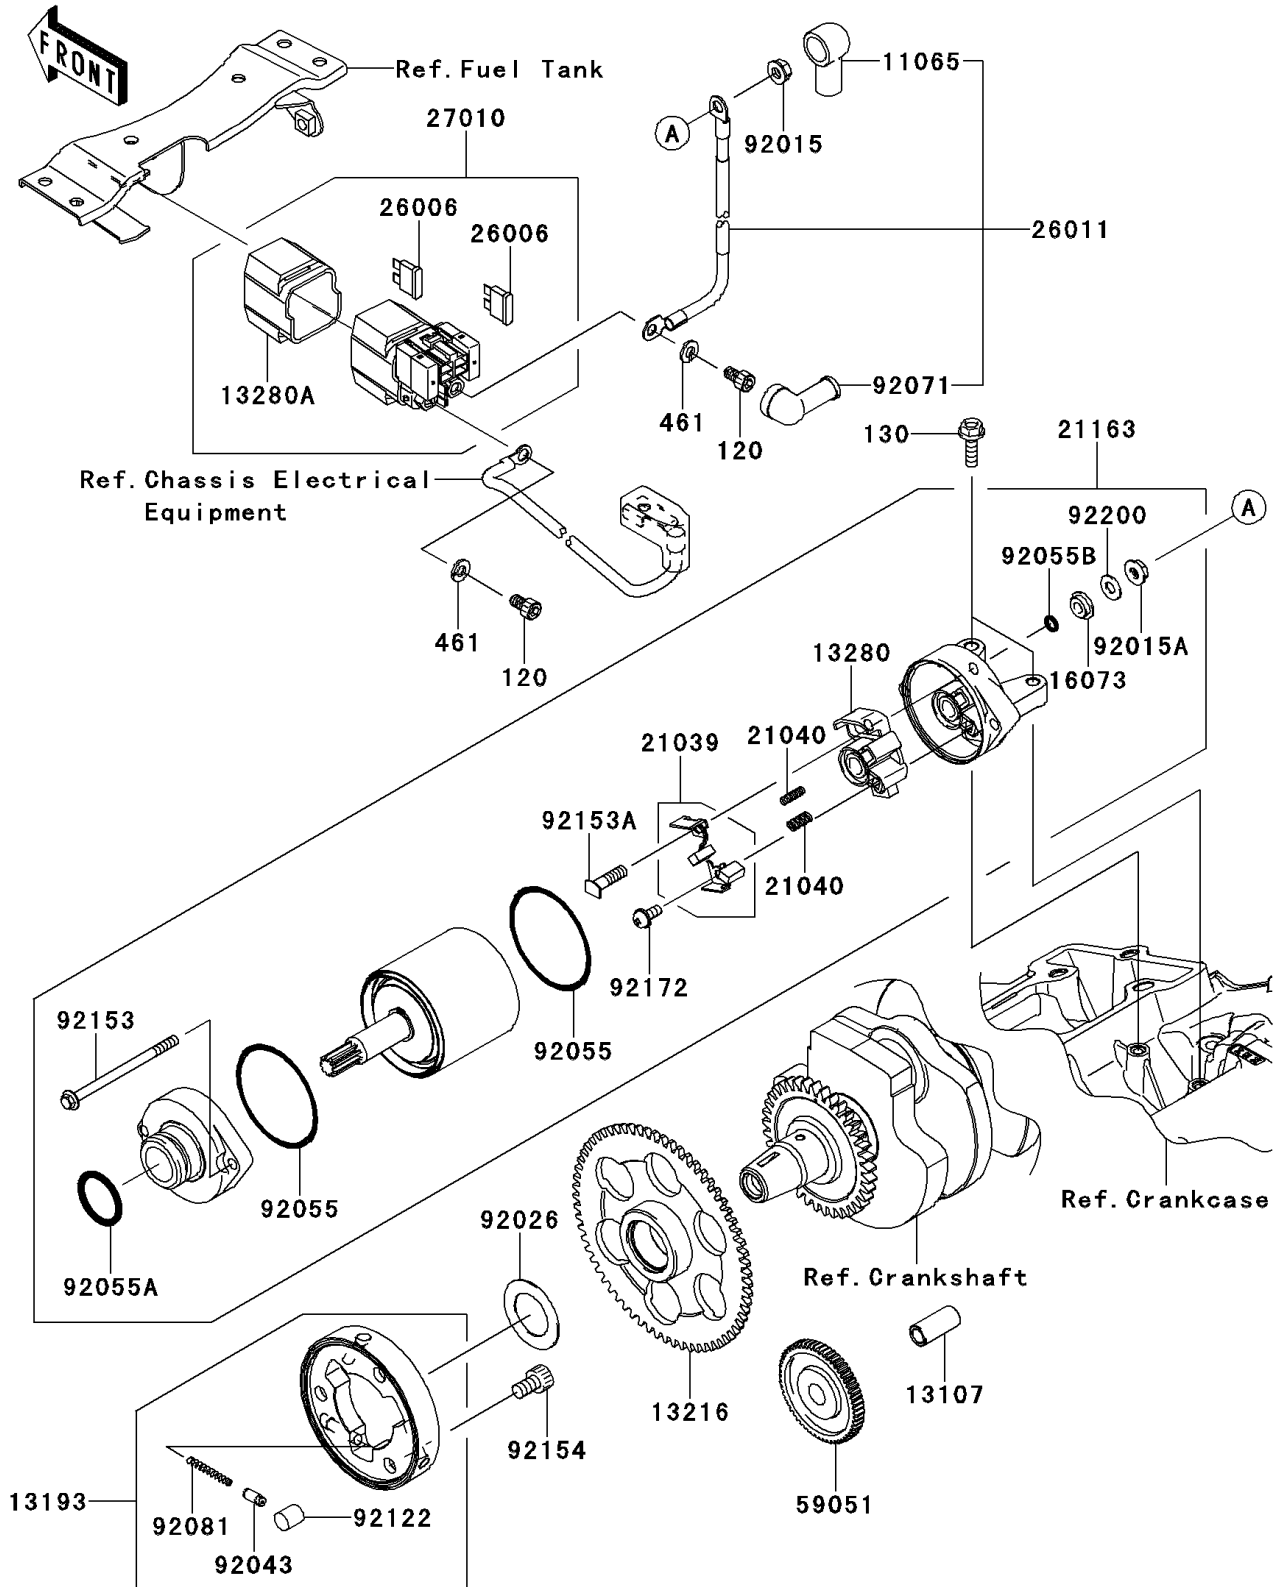

2014 NINJA® 300 PARTS DIAGRAM

Starter Motor

E1840

2014 NINJA® 300 PARTS LIST

Starter Motor

ITEM NAME	PART NUMBER	QUANTITY
BOLT-SOCKET,6X10 (Ref # 120)	120CB0610	1
BOLT-FLANGED,6X20 (Ref # 130)	130BA0620	1
WASHER-SPRING,6MM (Ref # 461)	461DA0600	1
CAP (Ref # 11065)	11065-0213	1
SHAFT,7.8X12X26.5 (Ref # 13107)	13107-0743	1
CLUTCH-ASSY-ONEWAY (Ref # 13193)	13193-1002	1
GEAR-COMP,ONEWAY CLUTCH,65T (Ref # 13216)	13216-0880	1
HOLDER (Ref # 13280)	13280-0261	1
HOLDER (Ref # 13280A)	13280-0301	1
INSULATOR (Ref # 16073)	16073-0053	1
BRUSH,CARBON SET (Ref # 21039)	21039-0005	1
SPRING-BRUSH (Ref # 21040)	21040-0003	1
STARTER-ELECTRIC (Ref # 21163)	21163-0717	1
FUSE,BLADE,30A,GREEN (Ref # 26006)	26006-1006	1
WIRE-LEAD,STARTER (Ref # 26011)	26011-0808	1
SWITCH,MAGNETIC (Ref # 27010)	27010-0099	1
GEAR-SPUR,IDLER (Ref # 59051)	59051-0722	1
NUT,FLANGED,6MM (Ref # 92015)	92015-1367	1
NUT,STARTER MOTOR (Ref # 92015A)	92015-1476	1
SPACER,25.2X40X1.0 (Ref # 92026)	92026-0153	1
PIN (Ref # 92043)	92043-132	1
RING-O (Ref # 92055)	92055-0136	1
RING-O (Ref # 92055A)	92055-1276	1
RING-O,4.5X2.0 (Ref # 92055B)	92055-1370	1
GROMMET (Ref # 92071)	92071-0705	1
SPRING,COIL (Ref # 92081)	92081-159	1
ROLLER (Ref # 92122)	92122-006	1
BOLT,SET (Ref # 92153)	92153-1851	1
BOLT (Ref # 92153A)	92153-1866	1

2014 NINJA® 300 PARTS LIST

Starter Motor

ITEM NAME	PART NUMBER	QUANTITY
BOLT, SOCKET, 8X13 (Ref # 92154)	92154-0175	1
SCREW (Ref # 92172)	92172-0334	1
WASHER (Ref # 92200)	92200-0386	1