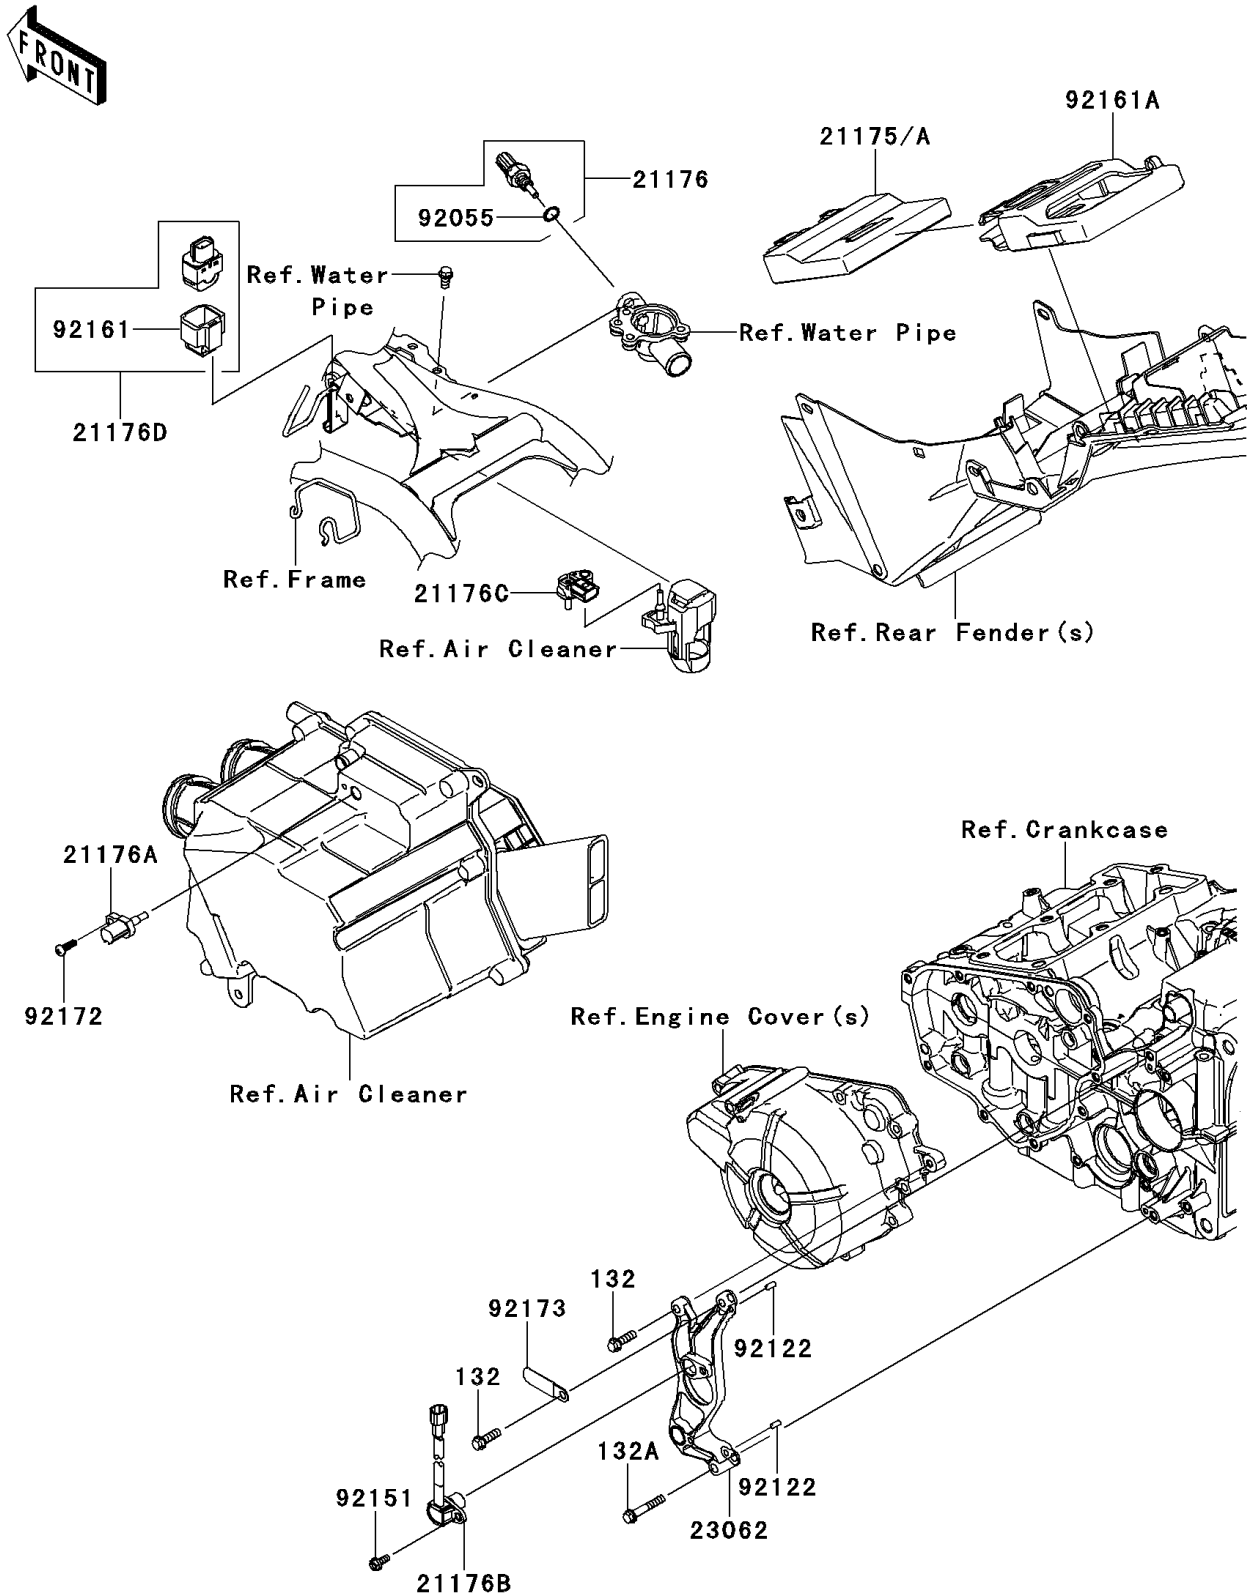

2014 NINJA® 300 PARTS DIAGRAM

Fuel Injection

E1530

2014 NINJA® 300 PARTS LIST

Fuel Injection

ITEM NAME	PART NUMBER	QUANTITY
BOLT-FLANGED-SMALL,6X20 (Ref # 132)	132BA0620	1
BOLT-FLANGED-SMALL,6X35 (Ref # 132A)	132BA0635	1
SENSOR,WATER TEMP (Ref # 21176)	21176-0009	1
SENSOR,AIR TEMPERATURE (Ref # 21176A)	21176-0048	1
SENSOR,SPEED (Ref # 21176B)	21176-0065	1
SENSOR,PRESSURE (Ref # 21176C)	21176-0111	1
SENSOR,VEHICLE-DOWN (Ref # 21176D)	21176-0704	1
BRACKET-COMP (Ref # 23062)	23062-0741	1
RING-O,9.5X1.9 (Ref # 92055)	92055-0016	1
ROLLER,4X8 (Ref # 92122)	92122-0557	1
BOLT,FLANGED,5X12 (Ref # 92151)	92151-1305	1
DAMPER (Ref # 92161)	92161-0951	1
DAMPER,ECU (Ref # 92161A)	92161-1426	1
SCREW,TAPPING,5X16 (Ref # 92172)	92172-0790	1
CLAMP,L=45 (Ref # 92173)	92173-0194	1
CONTROL UNIT-ELECTRONIC (Ref # 21175)	21175-0793	1
CONTROL UNIT-ELECTRONIC (Ref # 21175A)	21175-0897	1