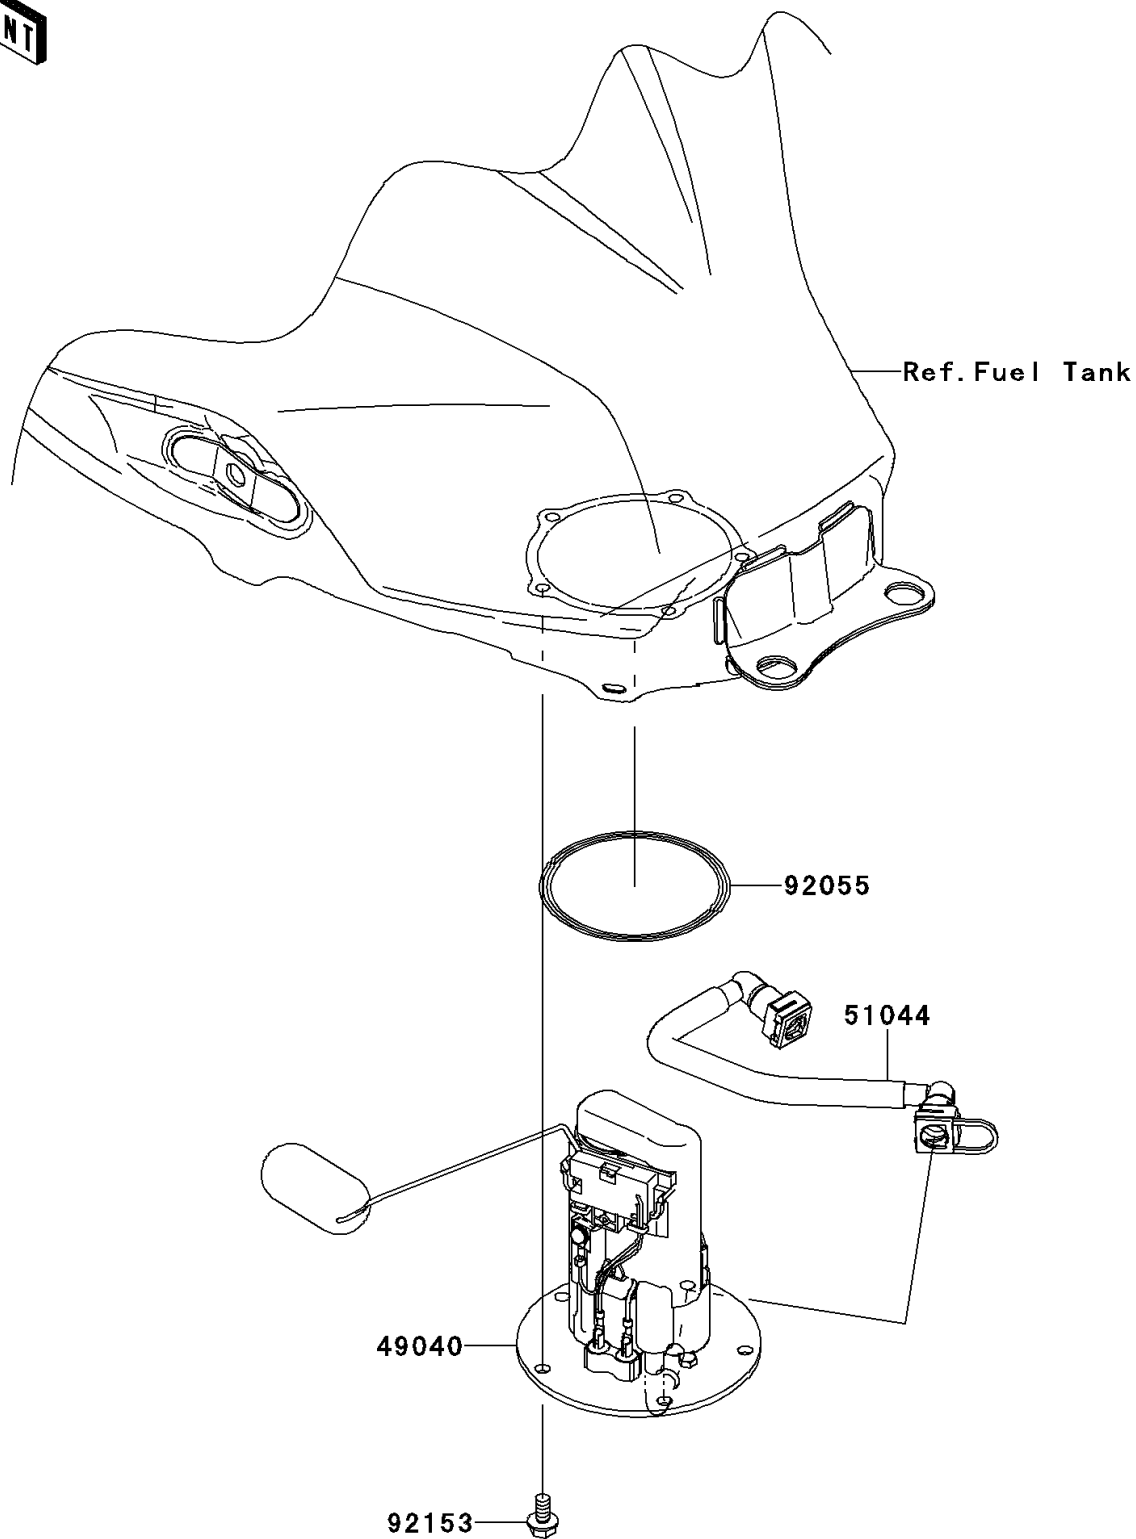

2014 NINJA® 300 PARTS DIAGRAM

Fuel Pump

E1520

2014 NINJA® 300 PARTS LIST

Fuel Pump

ITEM NAME	PART NUMBER	QUANTITY
PUMP-FUEL (Ref # 49040)	49040-0713	1
TUBE-ASSY (Ref # 51044)	51044-0721	1
RING-O,74.6X5.7 (Ref # 92055)	92055-0728	1
BOLT,FLANGED,6X12 (Ref # 92153)	92153-1295	1