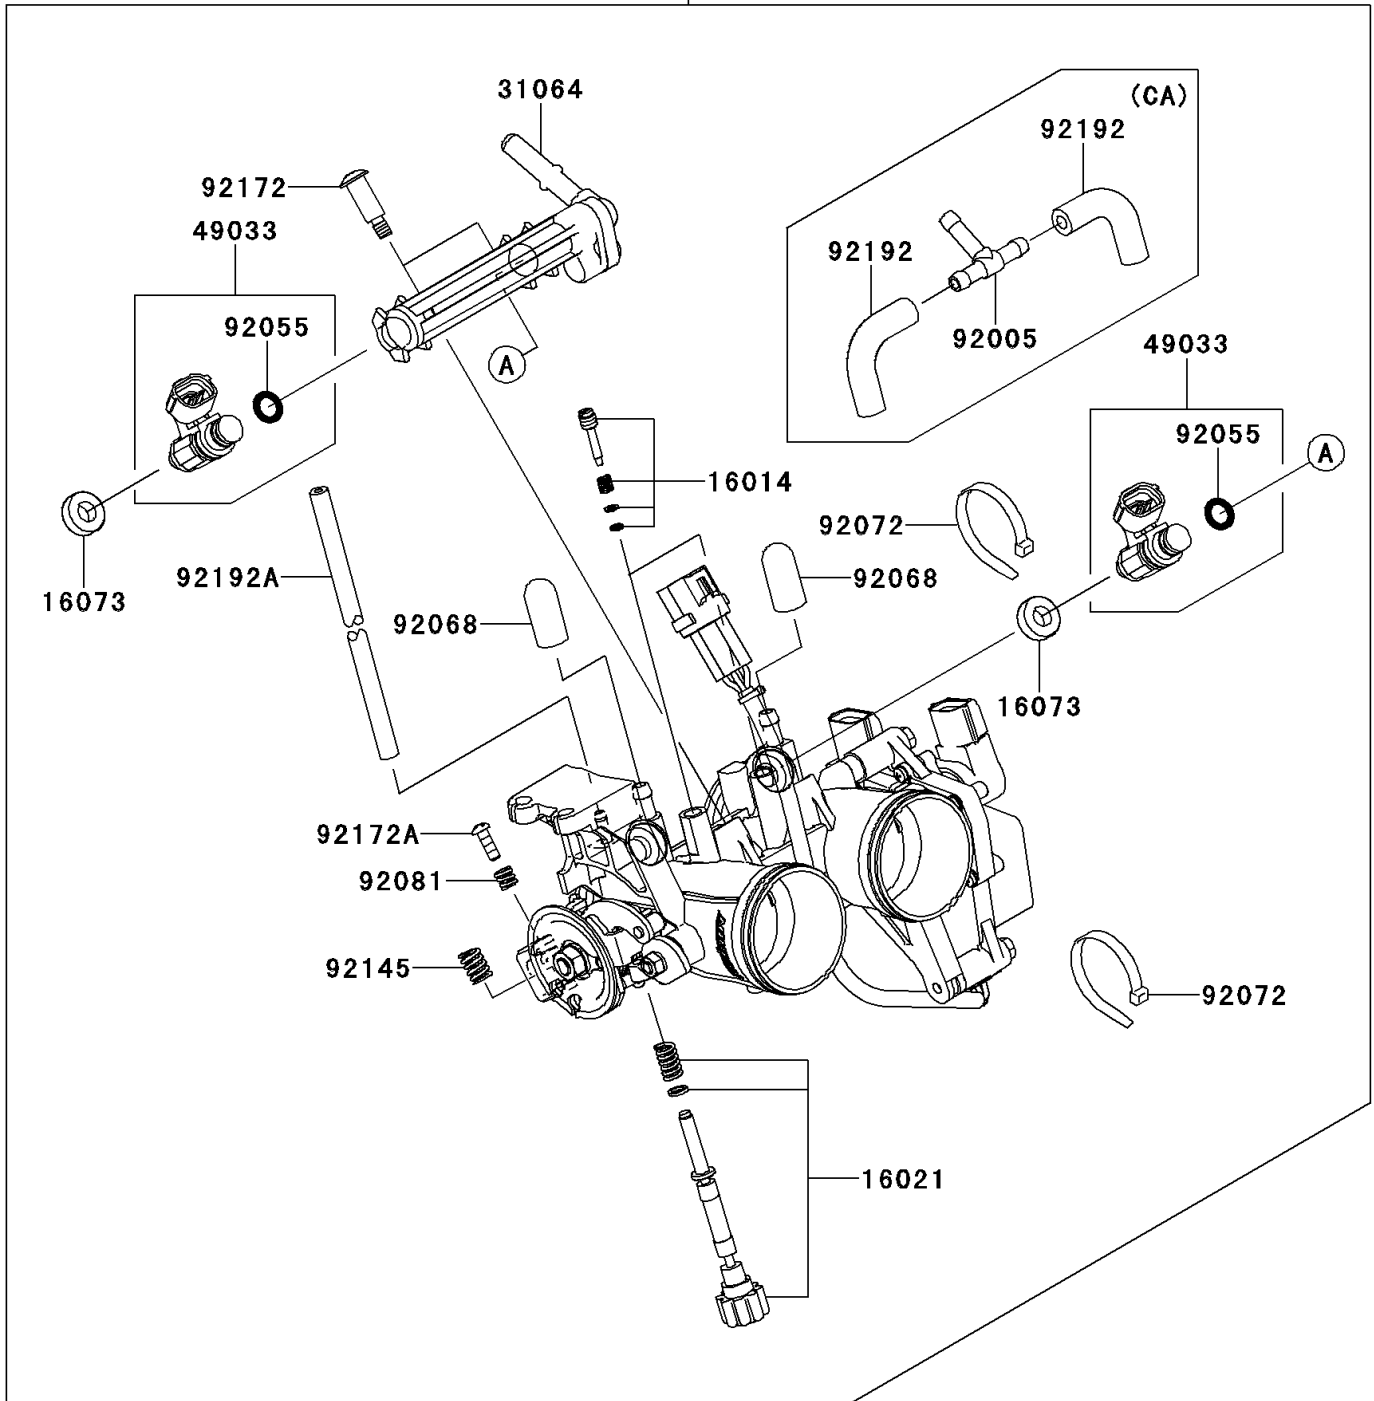

2014 NINJA® 300 PARTS DIAGRAM

Throttle

E1510

16163/A

2014 NINJA® 300 PARTS LIST

Throttle

ITEM NAME	PART NUMBER	QUANTITY
SCREW-PILOT AIR (Ref # 16014)	16014-0002	1
SCREW-THROTTLE STOP (Ref # 16021)	16021-0027	1
INSULATOR (Ref # 16073)	16073-0129	1
PIPE-COMP,FUEL (Ref # 31064)	31064-0164	1
NOZZLE-INJECTION (Ref # 49033)	49033-0558	1
RING-O,INJECTION NOZZLE (Ref # 92055)	92055-0124	1
BAND,SUB-HARNESS (Ref # 92072)	92072-0012	1
SPRING (Ref # 92081)	92081-1620	1
SPRING (Ref # 92145)	92145-0656	1
SCREW,PIPE INJECTION (Ref # 92172)	92172-0064	1
SCREW (Ref # 92172A)	92172-0129	1
TUBE,3X7X200 (Ref # 92192A)	92192-1170	1
THROTTLE-ASSY,TTK32 (Ref # 16163)	16163-0746	1
THROTTLE-ASSY (Ref # 16163A)	16163-0750	1
FITTING,3WAY (Ref # 92005)	92005-0730	1
PLUG,12X25 (Ref # 92068)	92068-006	1
TUBE,53MM (Ref # 92192)	92192-1114	1