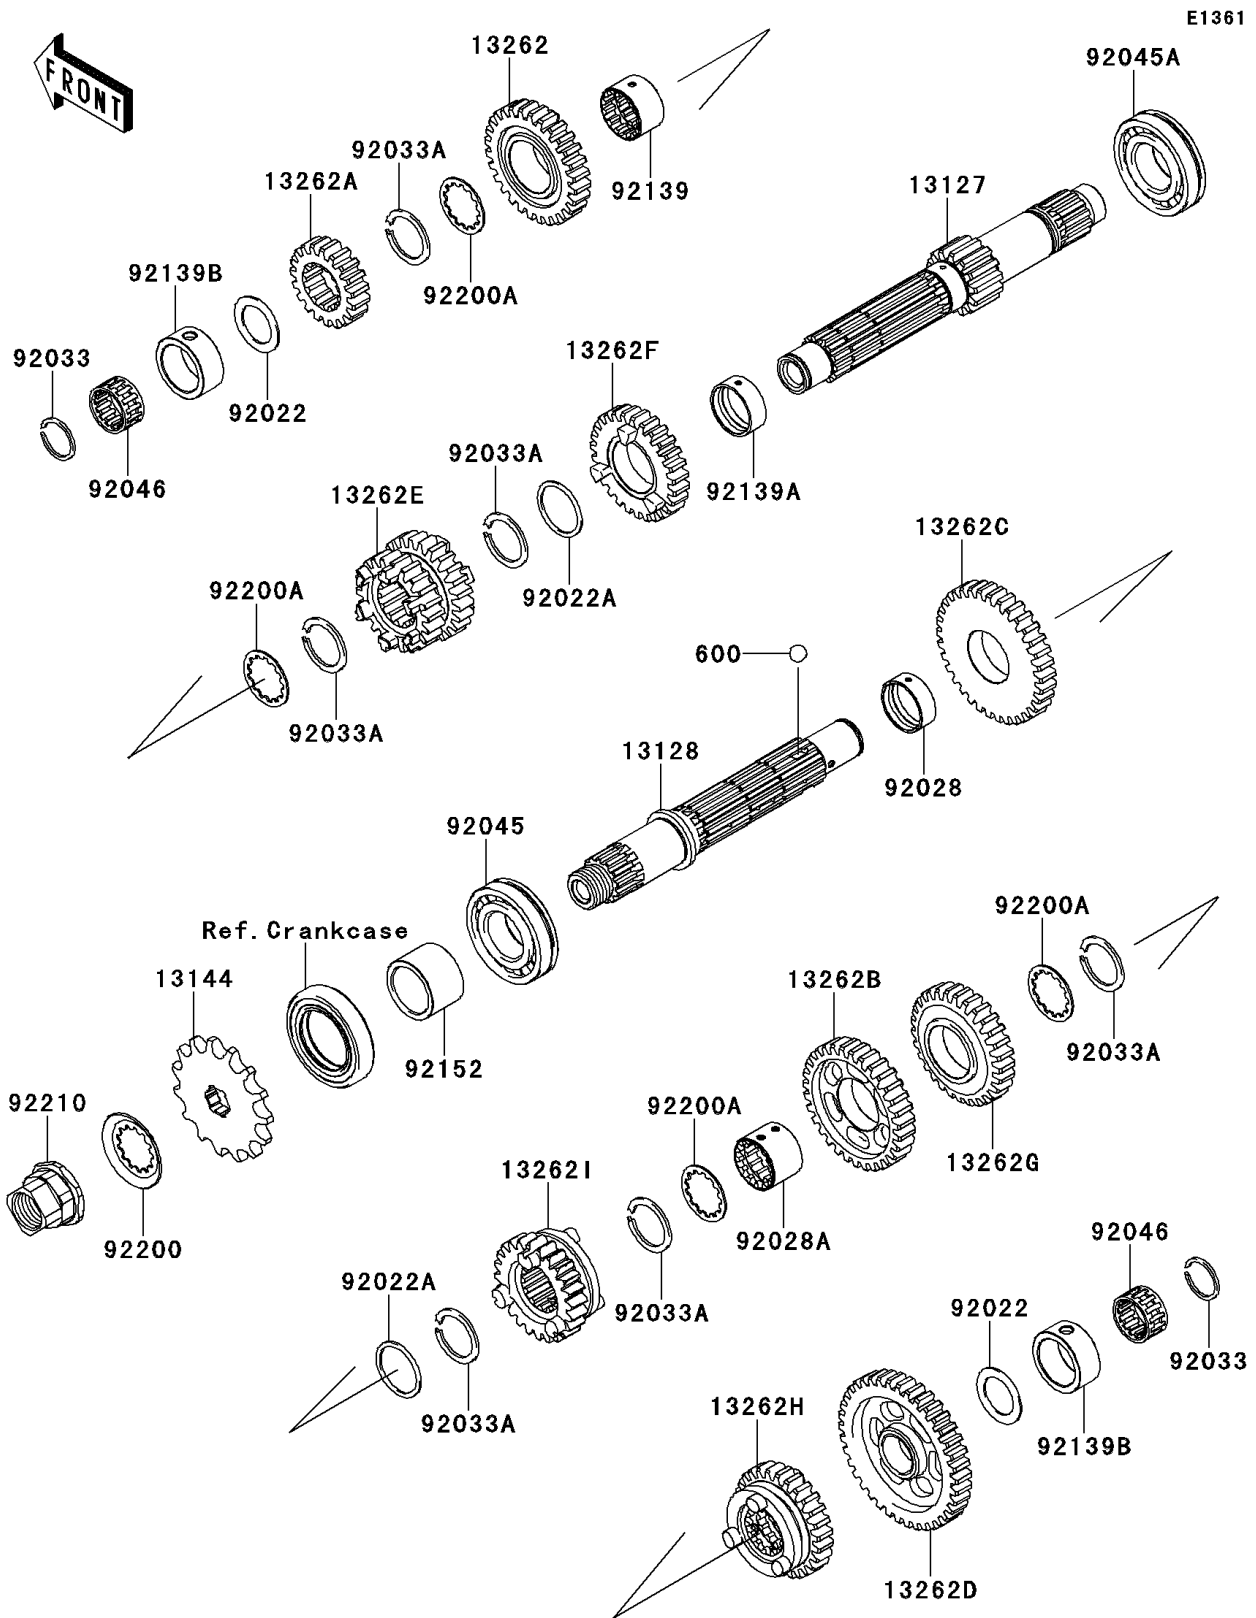

2014 NINJA® 300 PARTS DIAGRAM

Transmission

2014 NINJA® 300 PARTS LIST

Transmission

ITEM NAME	PART NUMBER	QUANTITY
BALL-STEEL,5/32 (Ref # 600)	600A0500	1
SHAFT-TRANSMISSION INPUT (Ref # 13127)	13127-0656	1
SHAFT-TRANSMISSION OUTPUT (Ref # 13128)	13128-0685	1
SPROCKET-OUTPUT,14T (Ref # 13144)	13144-0566	1
GEAR,INPUT TOP,28T (Ref # 13262)	13262-0920	1
GEAR,INPUT 2ND,19T (Ref # 13262A)	13262-1091	1
GEAR,OUTPUT 3RD,31T (Ref # 13262B)	13262-1092	1
GEAR,OUTPUT 2ND,34T (Ref # 13262C)	13262-1093	1
GEAR,OUTPUT LOW,38T (Ref # 13262D)	13262-1094	1
GEAR,INPUT 3RD&4TH,22T&25T (Ref # 13262E)	13262-1098	1
GEAR,INPUT 5TH,27T (Ref # 13262F)	13262-1099	1
GEAR,OUTPUT 4TH,29T (Ref # 13262G)	13262-1100	1
GEAR,OUTPUT 5TH,27T (Ref # 13262H)	13262-1101	1
GEAR,OUTPUT TOP,24T (Ref # 13262I)	13262-1102	1
WASHER,20.5X30X1,STEEL (Ref # 92022)	92022-112	1
WASHER,25.3X30X1 (Ref # 92022A)	92022-161	1
BUSHING,9.4X25X28 (Ref # 92028)	92028-1564	1
BUSHING,OUTPUT 3RD&4TH GEAR (Ref # 92028A)	92028-1858	1
RING-SNAP,20MM (Ref # 92033)	92033-015	1
RING-SNAP,24MM (Ref # 92033A)	92033-026	1
BEARING-BALL,6TM-6205NX3 (Ref # 92045)	92045-0735	1
BEARING-BALL,#6205NX3 (Ref # 92045A)	92045-1013	1
BEARING-NEEDLE,20X25X12.8 (Ref # 92046)	92046-0607	1
BUSHING,26X28X16.6 (Ref # 92139)	92139-0781	1
BUSHING,25X28X10.4 (Ref # 92139A)	92139-0793	1
BUSHING,25X33X14 (Ref # 92139B)	92139-0810	1
COLLAR,25X32X21.6 (Ref # 92152)	92152-1860	1
WASHER (Ref # 92200)	92200-0851	1
WASHER (Ref # 92200A)	92200-1389	1

2014 NINJA® 300 PARTS LIST

Transmission

ITEM NAME	PART NUMBER	QUANTITY
NUT,M20 (Ref # 92210)	92210-0605	1