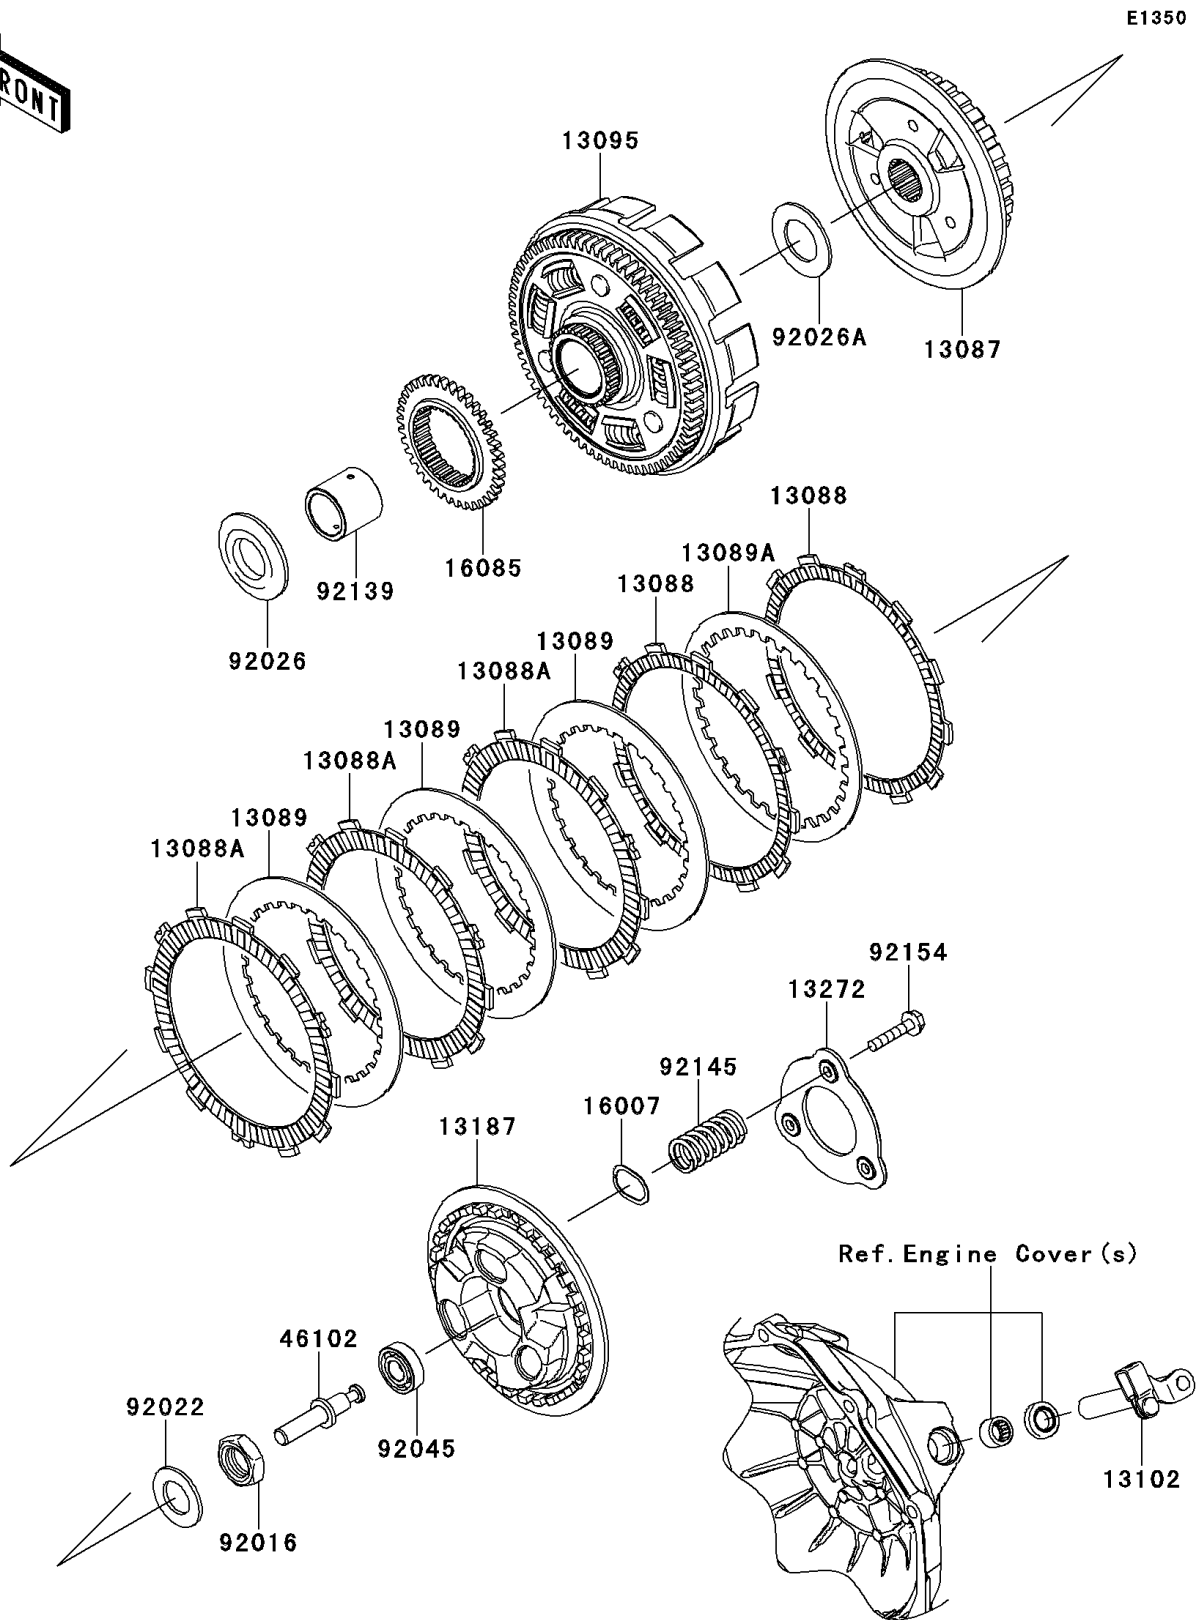

## 2014 NINJA® 300 PARTS DIAGRAM

Clutch

## 2014 NINJA® 300 PARTS LIST

### Clutch

ITEM NAME	PART NUMBER	QUANTITY
HUB-CLUTCH (Ref # 13087)	13087-0558	1
PLATE-FRICTION (Ref # 13088)	13088-0557	1
PLATE-FRICTION (Ref # 13088A)	13088-0558	1
PLATE-CLUTCH (Ref # 13089)	13089-0021	1
PLATE-CLUTCH (Ref # 13089A)	13089-0558	1
HOUSING-COMP-CLUTCH (Ref # 13095)	13095-0561	1
RELEASE-COMP-CLUTCH (Ref # 13102)	13102-0040	1
PLATE-CLUTCH OPERATING (Ref # 13187)	13187-0553	1
PLATE (Ref # 13272)	13272-1303	1
SEAT-SPRING (Ref # 16007)	16007-0708	1
GEAR,OILPUMP DRIVE,38T (Ref # 16085)	16085-0133	1
ROD (Ref # 46102)	46102-0573	1
NUT,20MM (Ref # 92016)	92016-028	1
WASHER,20.3X36X2.3 (Ref # 92022)	92022-1116	1
SPACER,25X52X5.5 (Ref # 92026)	92026-0115	1
SPACER,25.5X44.5X2 (Ref # 92026A)	92026-0734	1
BEARING-BALL (Ref # 92045)	92045-0067	1
BUSHING,25X32X29.1 (Ref # 92139)	92139-0773	1
SPRING (Ref # 92145)	92145-0911	1
BOLT,UPSET,6X30 (Ref # 92154)	92154-0997	1