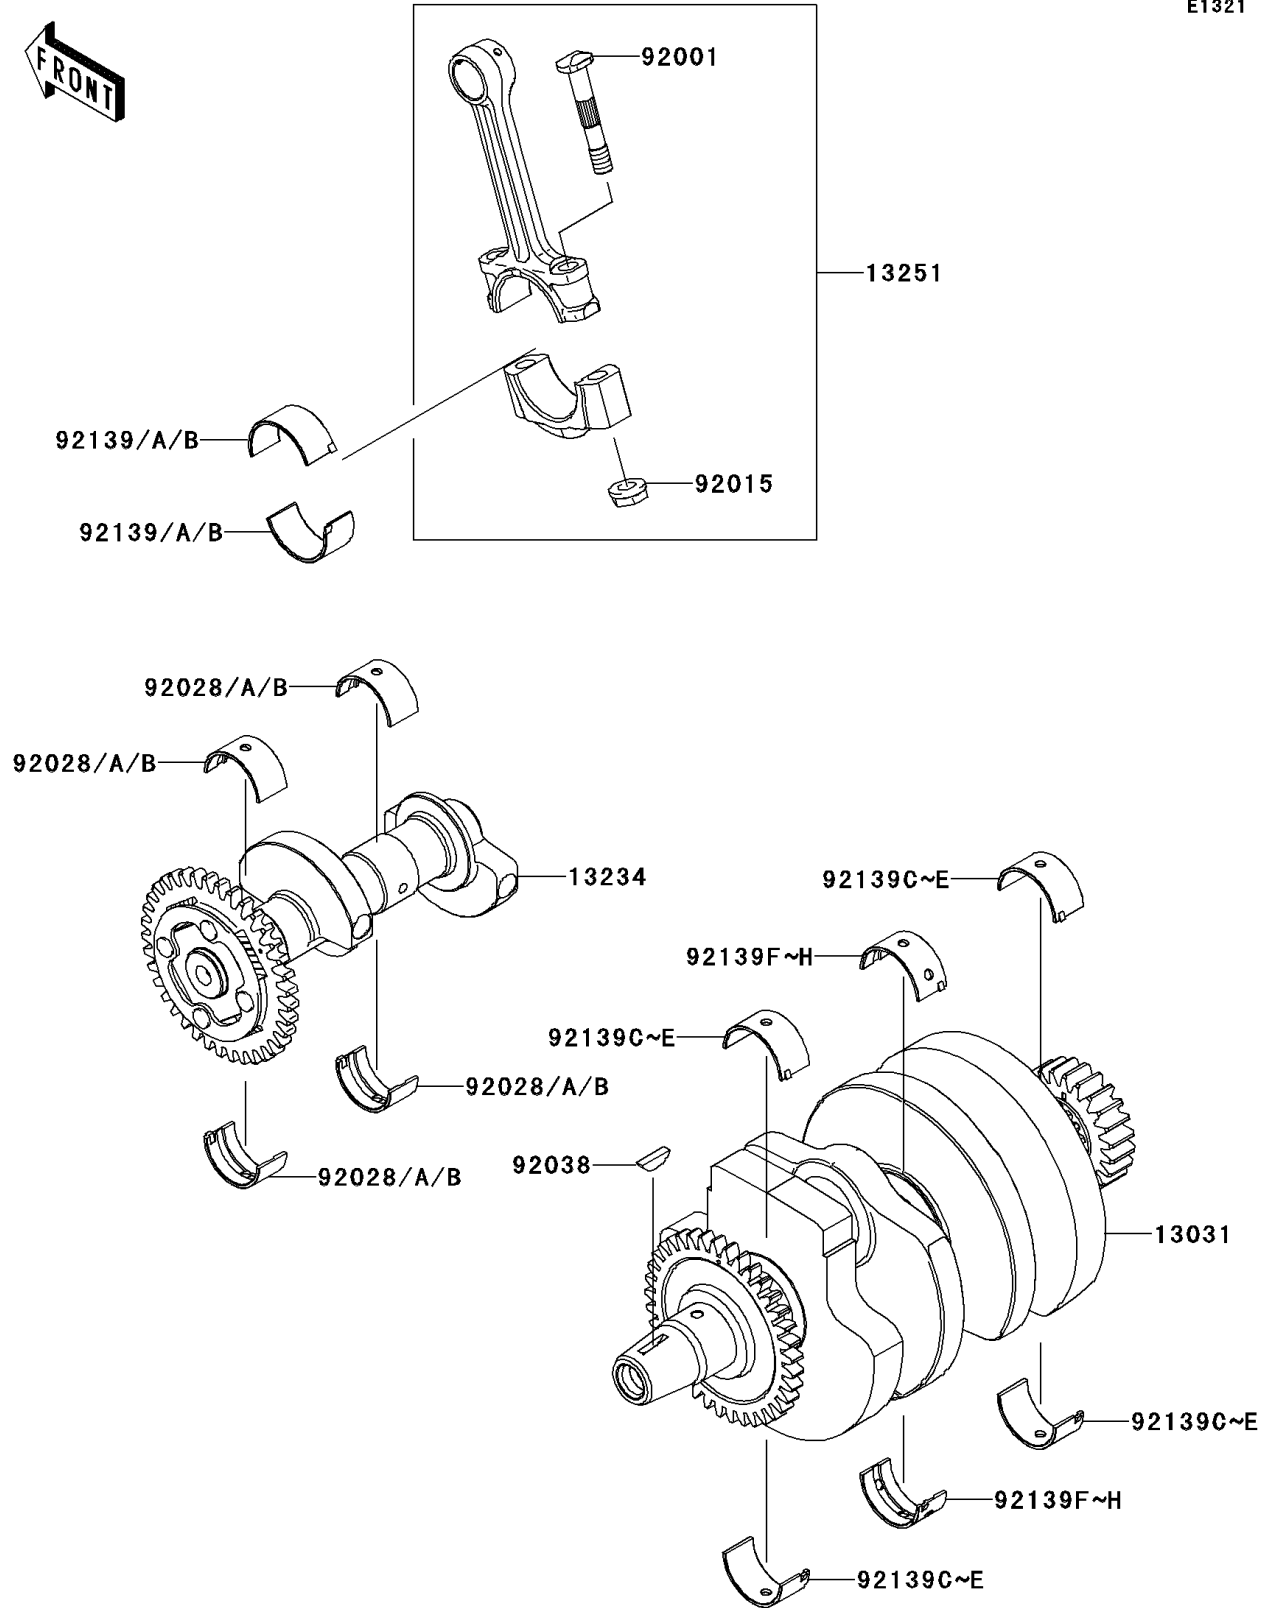

## 2014 NINJA® 300 PARTS DIAGRAM

Crankshaft

E1321

## 2014 NINJA® 300 PARTS LIST

### Crankshaft

ITEM NAME	PART NUMBER	QUANTITY
CRANKSHAFT-COMP,B MK,RED (Ref # 13031)	13031-0770	1
SHAFT-COMP,BALANCER (Ref # 13234)	13234-0591	1
ROD-ASSY-CONNECTING,I (Ref # 13251)	13251-0037-II	1
BOLT,CONNECTING ROD,7MM (Ref # 92001)	92001-1793	1
NUT,CONNECTING ROD,7MM (Ref # 92015)	92015-1527	1
BUSHING,BALANCER,BLUE (Ref # 92028)	92028-1422	1
BUSHING,BALANCER,BLACK (Ref # 92028A)	92028-1423	1
BUSHING,BALANCER,BROWN (Ref # 92028B)	92028-1424	1
KEY,WOODRUFF (Ref # 92038)	92038-001	1
BUSHING,CONNECTING ROD,BLUE (Ref # 92139)	92139-0782	1
BUSHING,CONNECTING ROD,BLACK (Ref # 92139A)	92139-0783	1
BUSHING,CONNECTING ROD,BROWN (Ref # 92139B)	92139-0784	1
BUSHING,CRANK #1&#3,BLUE (Ref # 92139C)	92139-0786	1
BUSHING,CRANK #1&#3,BLACK (Ref # 92139D)	92139-0787	1
BUSHING,CRANK #1&#3,YELLOW (Ref # 92139E)	92139-0788	1
BUSHING,CRANK #2,BLUE (Ref # 92139F)	92139-0790	1
BUSHING,CRANK #2,BLACK (Ref # 92139G)	92139-0791	1
BUSHING,CRANK #2,YELLOW (Ref # 92139H)	92139-0792	1