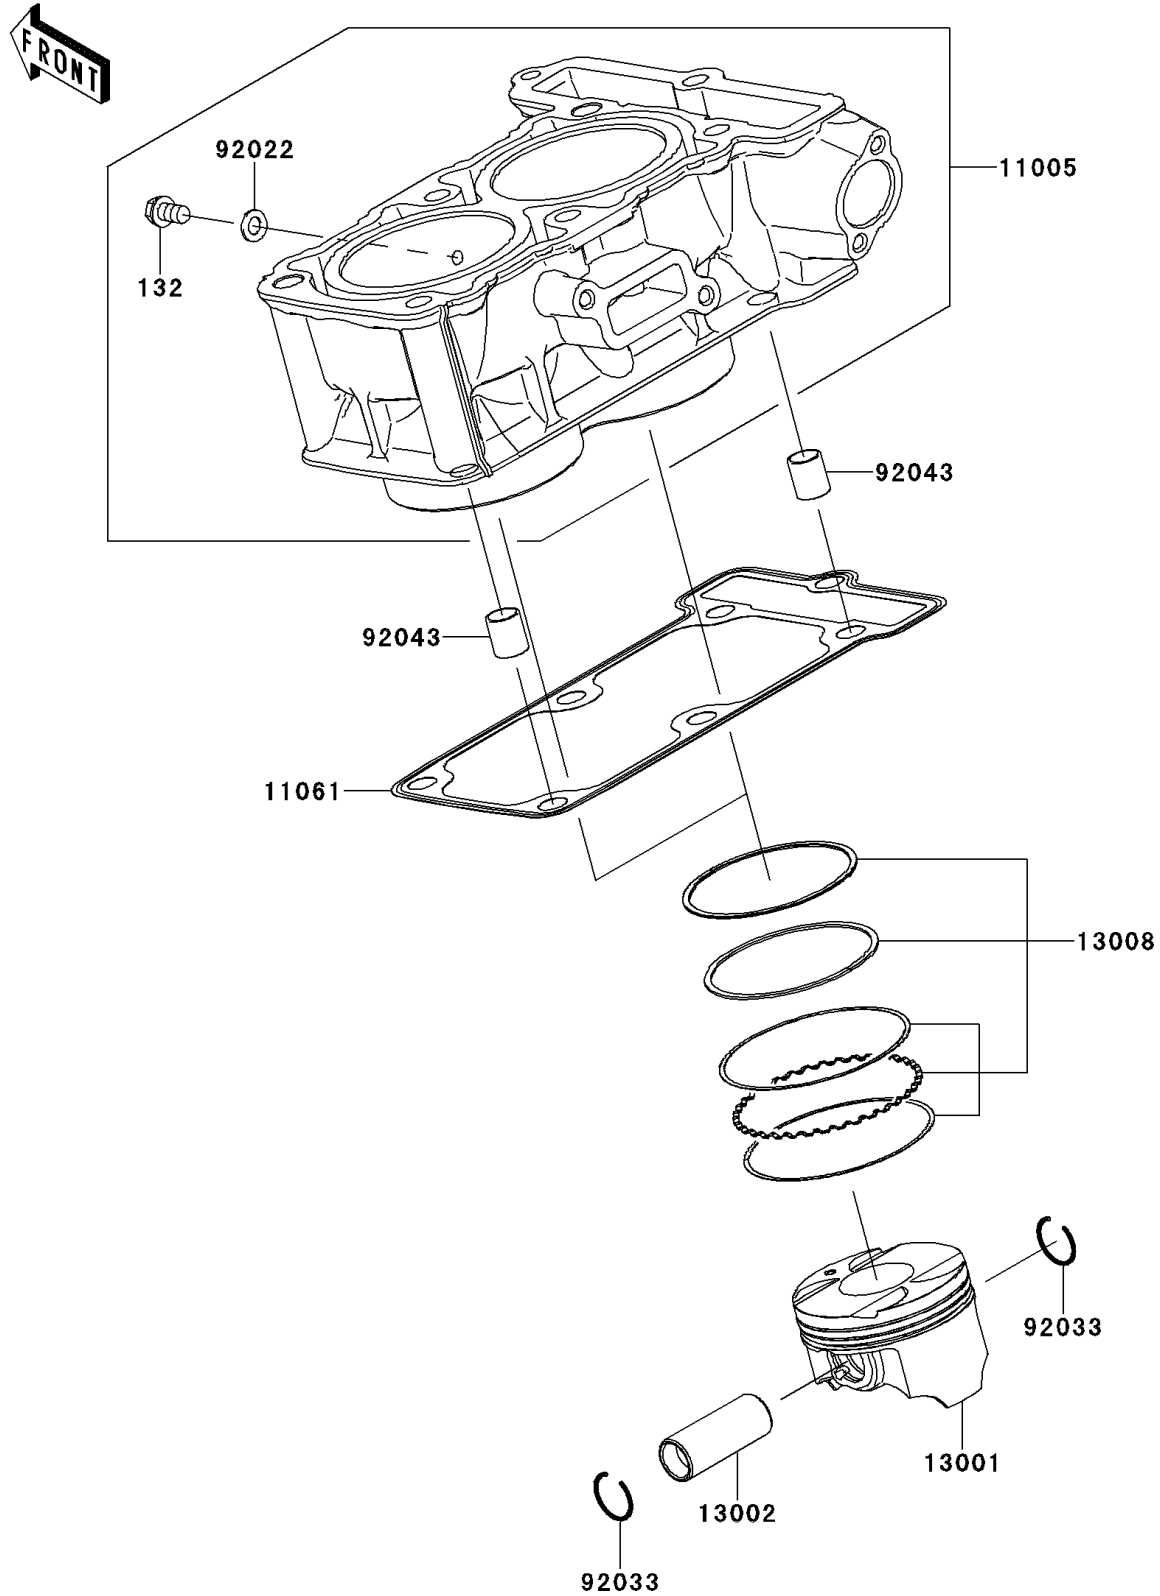

## 2014 NINJA® 300 PARTS DIAGRAM

Cylinder/Piston(s)

E1120

## 2014 NINJA® 300 PARTS LIST

Cylinder/Piston(s)

ITEM NAME	PART NUMBER	QUANTITY
BOLT-FLANGED-SMALL,6X10 (Ref # 132)	132BB0610	1
CYLINDER-ENGINE (Ref # 11005)	11005-0619	1
GASKET,CYLINDER BASE (Ref # 11061)	11061-0790	1
PISTON-ENGINE (Ref # 13001)	13001-0742	1
PIN-PISTON (Ref # 13002)	13002-0710	1
RING-SET-PISTON (Ref # 13008)	13008-0047	1
WASHER,6.2X11X1 (Ref # 92022)	92022-304	1
RING-SNAP,PISTON PIN (Ref # 92033)	92033-0732	1
PIN,8.2X10X14 (Ref # 92043)	92043-1264	1