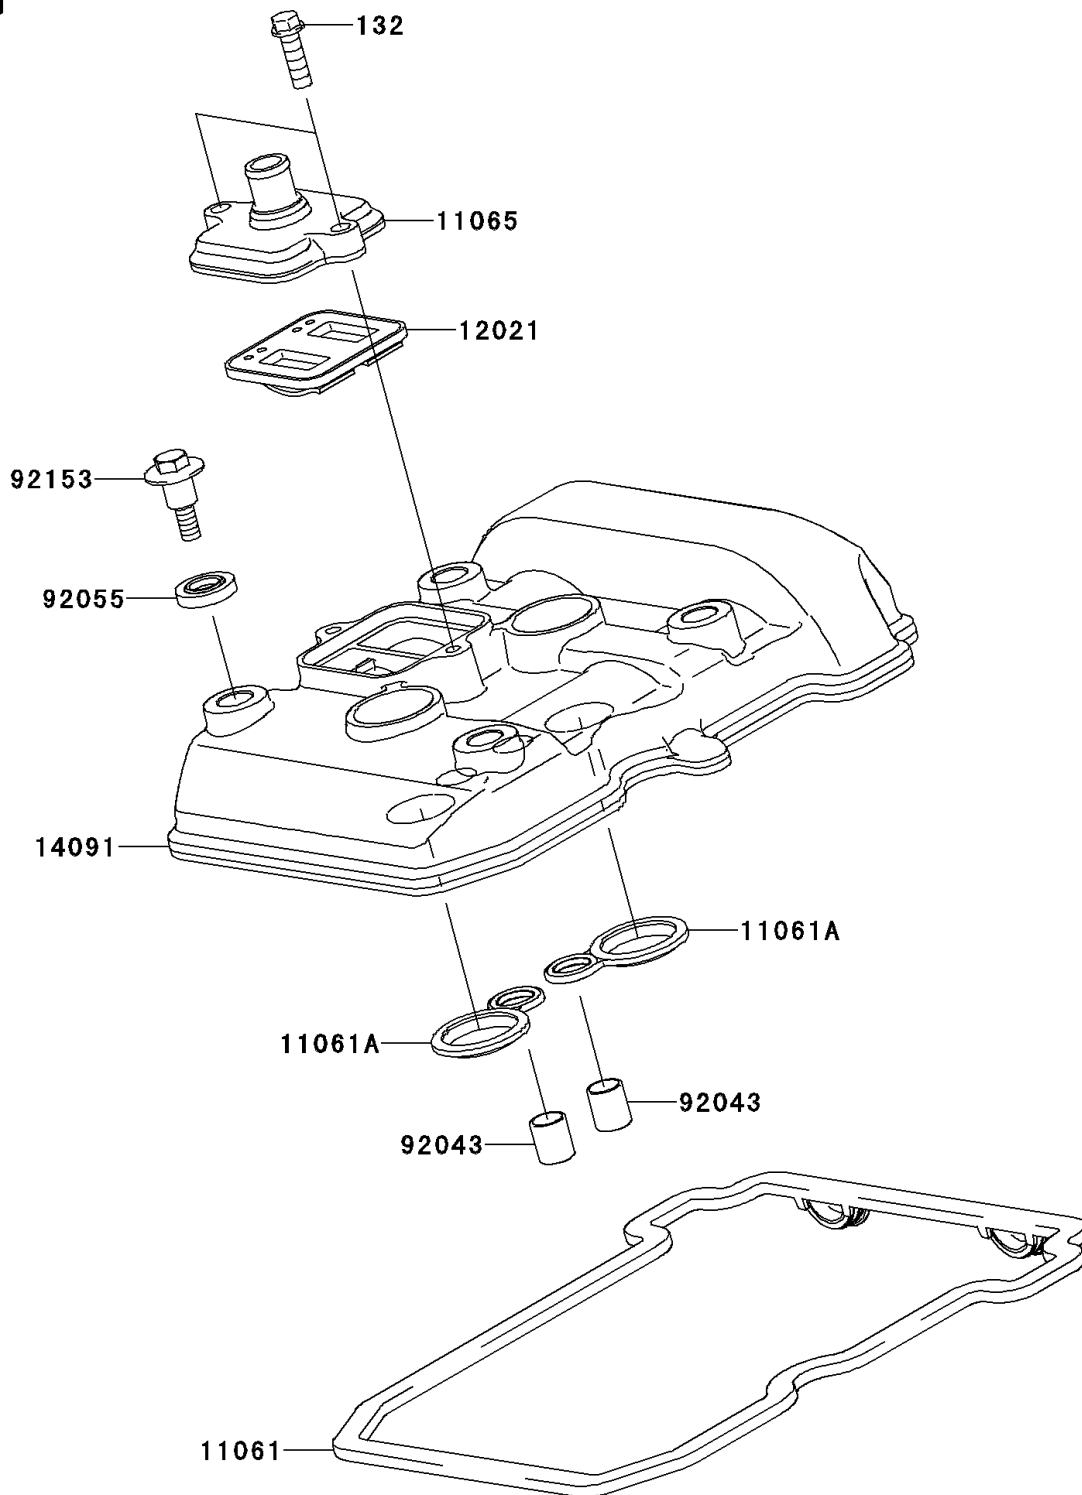

2014 NINJA® 300 PARTS DIAGRAM

Cylinder Head Cover

E1112

2014 NINJA® 300 PARTS LIST

Cylinder Head Cover

ITEM NAME	PART NUMBER	QUANTITY
BOLT-FLANGED-SMALL,6X20 (Ref # 132)	132BA0620	1
GASKET,CYLINDER HEAD COVER (Ref # 11061)	11061-0282	1
GASKET,PLUG HOLE (Ref # 11061A)	11061-0283	1
CAP (Ref # 11065)	11065-0349	1
VALVE-ASSY-REED (Ref # 12021)	12021-0708	1
COVER,CYLINDER HEAD (Ref # 14091)	14091-0724	1
PIN,10.1X12X14 (Ref # 92043)	92043-4009	1
RING-O,HEAD COVER BOLT (Ref # 92055)	92055-0195	1
BOLT,HEAD COVER (Ref # 92153)	92153-0793	1