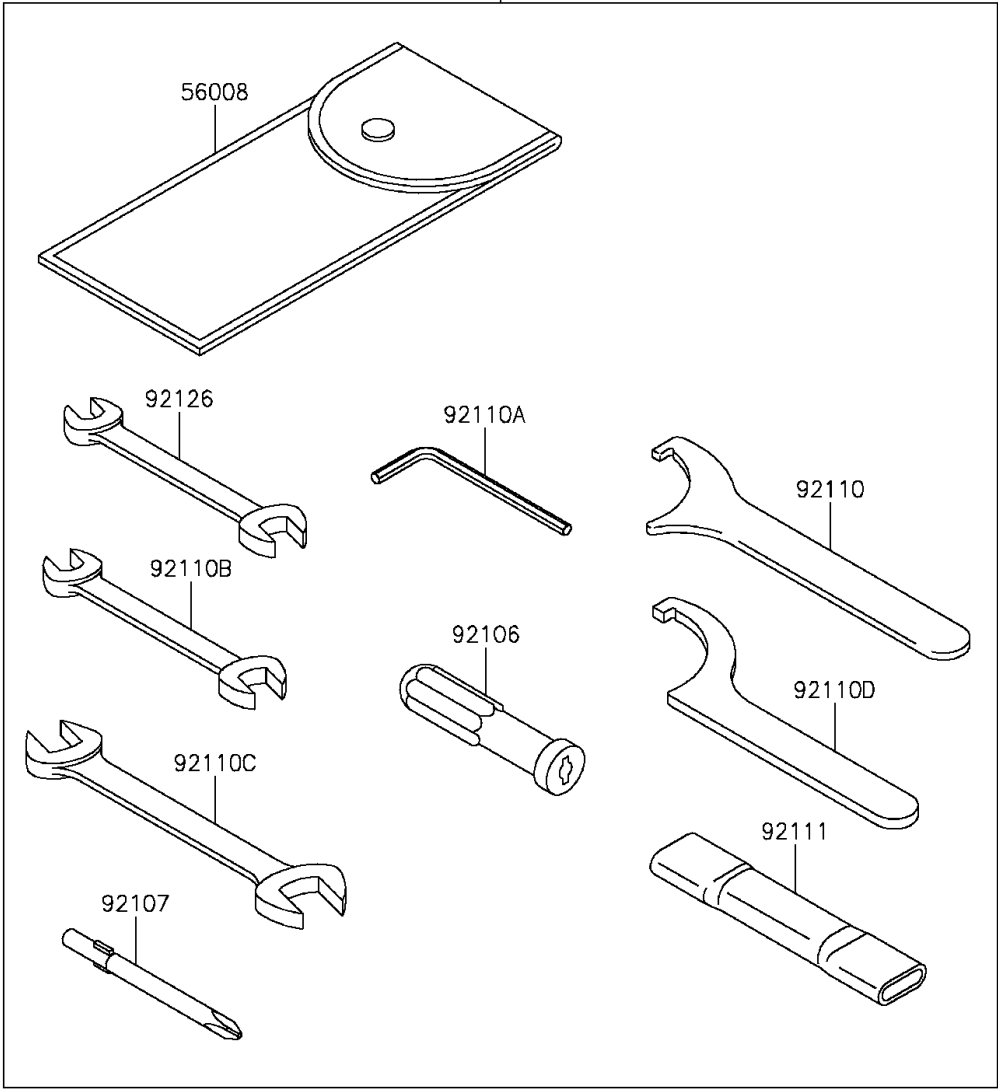

## 2014 PARTS DIAGRAM

Owner's Tools

56007

F2810

## 2014 PARTS LIST

Owner's Tools

ITEM NAME	PART NUMBER	QUANTITY
TOOL-KIT (Ref # 56007)	56007-0095	1
BAG,TOOL (Ref # 56008)	56008-1075	1
GASKET-LIQUID,TB1211,WHITE (Ref # 56019)	56019-120	1
GASKET-LIQUID,TB1211F,CLEAR (Ref # 92104)	92104-0004	1
GASKET-LIQUID,TB1216B,BLACK (Ref # 92104A)	92104-1064	1
GRIP-SCREW DRIVER (Ref # 92106)	92106-1001	1
TOOL-DRIVER,#3PHILLIPS (Ref # 92107)	92107-005	1
TOOL-WRENCH,HOOK (Ref # 92110)	92110-0018	1
TOOL-WRENCH,ALLEN,5MM (Ref # 92110A)	92110-1015	1
TOOL-WRENCH,OPEN END,10X12 (Ref # 92110B)	92110-1152	1
TOOL-WRENCH,OPEN END,14X17 (Ref # 92110C)	92110-1153	1
TOOL-WRENCH,HOOK (Ref # 92110D)	92110-1173	1
TOOL-BAR,BOX END WRENCH (Ref # 92111)	92111-0002	1
TOOL-WRENCH,OPEN END,8X10 (Ref # 92126)	92126-004	1