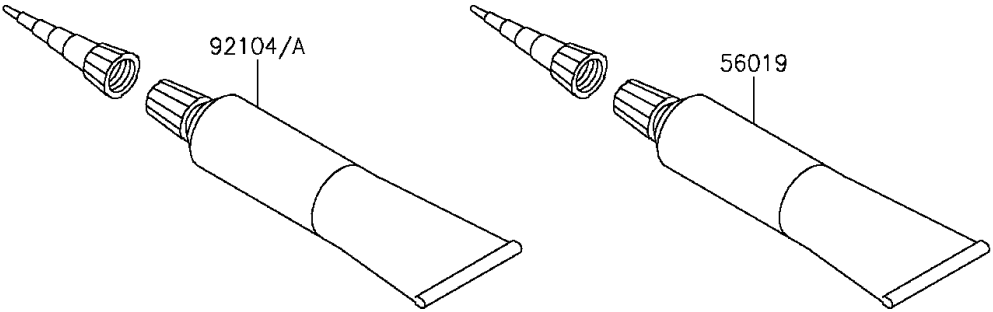

## 2014 PARTS DIAGRAM

Owner's Tools

56007

F2810

## 2014 PARTS LIST

Owner's Tools

ITEM NAME	PART NUMBER	QUANTITY
TOOL-KIT (Ref # 56007)	56007-0095	1
BAG,TOOL (Ref # 56008)	56008-1075	1
GASKET-LIQUID,TB1211,WHITE (Ref # 56019)	56019-120	1
GASKET-LIQUID,TB1211F,CLEAR (Ref # 92104)	92104-0004	1
GASKET-LIQUID,TB1216B,BLACK (Ref # 92104A)	92104-1064	1
GRIP-SCREW DRIVER (Ref # 92106)	92106-1001	1
TOOL-DRIVER,#3PHILLIPS (Ref # 92107)	92107-005	1
TOOL-WRENCH,HOOK (Ref # 92110)	92110-0018	1
TOOL-WRENCH,ALLEN,5MM (Ref # 92110A)	92110-1015	1
TOOL-WRENCH,OPEN END,10X12 (Ref # 92110B)	92110-1152	1
TOOL-WRENCH,OPEN END,14X17 (Ref # 92110C)	92110-1153	1
TOOL-WRENCH,HOOK (Ref # 92110D)	92110-1173	1
TOOL-BAR,BOX END WRENCH (Ref # 92111)	92111-0002	1
TOOL-WRENCH,OPEN END,8X10 (Ref # 92126)	92126-004	1