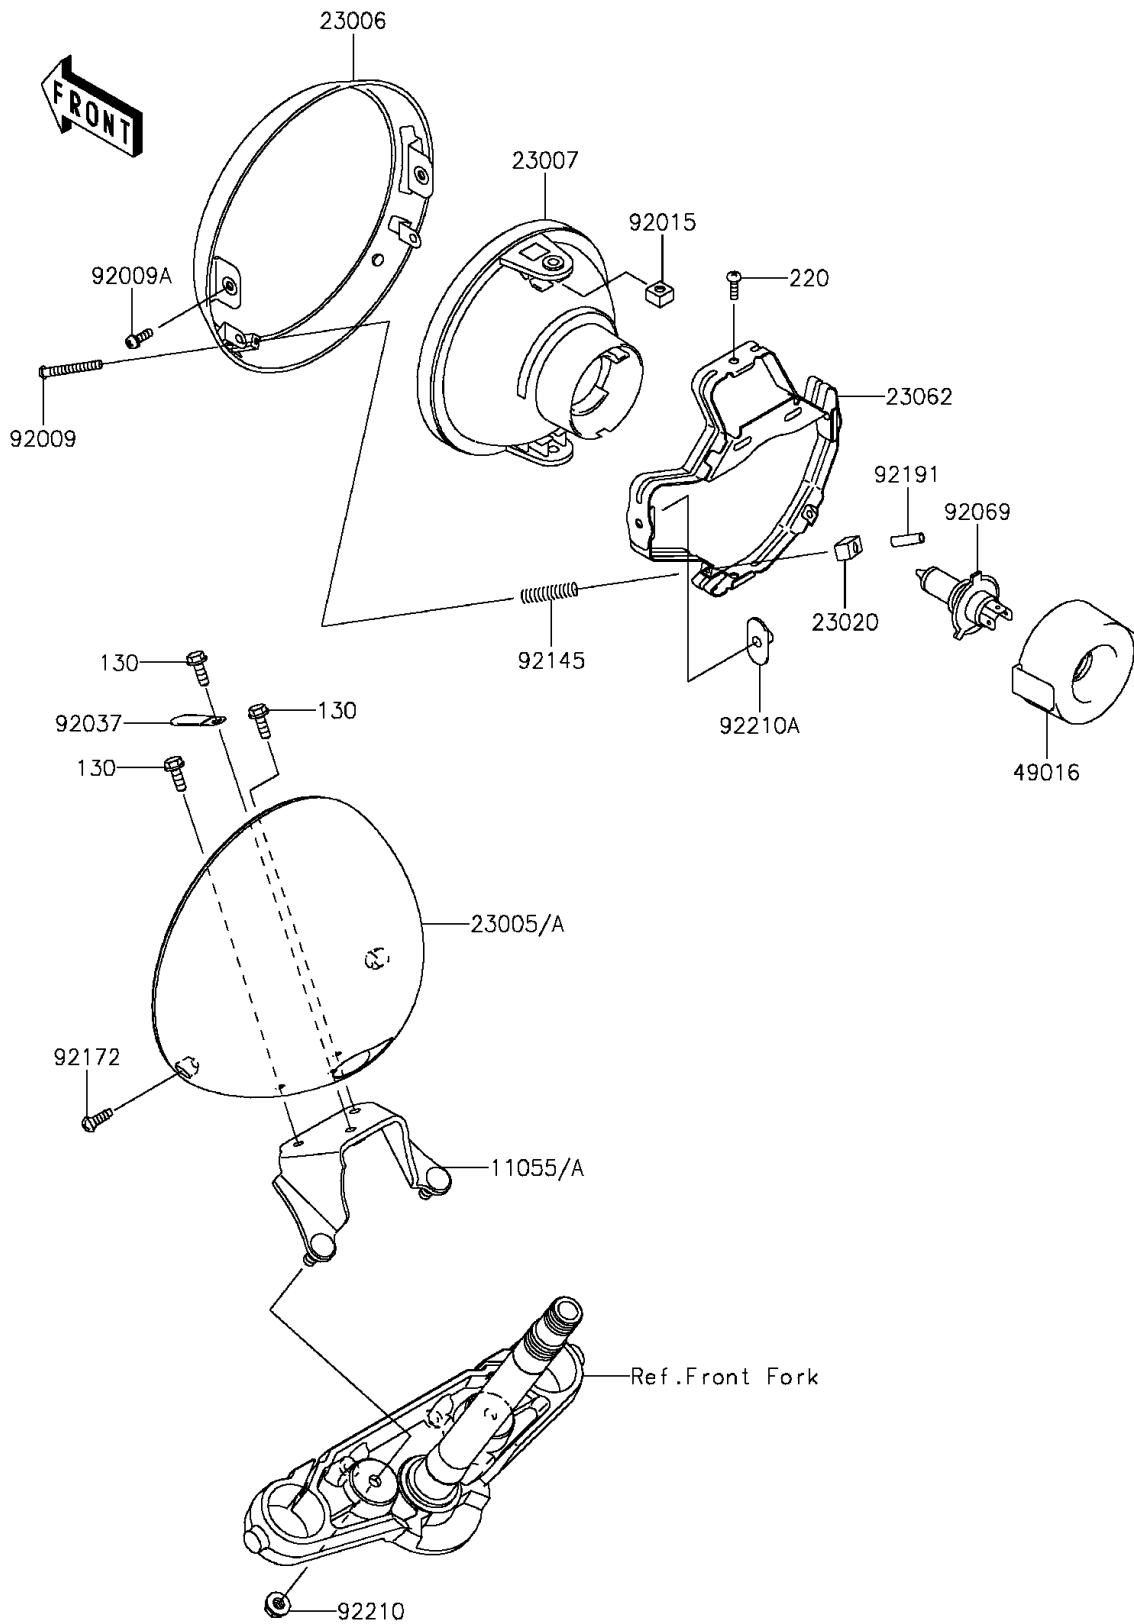

## 2014 PARTS DIAGRAM

Headlight(s)

F2710

## 2014 PARTS LIST

Headlight(s)

ITEM NAME	PART NUMBER	QUANTITY
BOLT-FLANGED,6X16 (Ref # 130)	130BA0616	1
SCREW-PAN-CROS,5X16 (Ref # 220)	220AA0516	1
BRACKET,HEAD LAMP,SILVER (Ref # 11055)	11055-1167-CE	1
BODY-COMP-HEAD LAMP (Ref # 23005A)	23005-0304	1
RIM-LAMP (Ref # 23006)	23006-1081	1
LENS-COMP,HEAD LAMP (Ref # 23007)	23007-1396	1
NUT,4MM,FOCUS ADJUST (Ref # 23020)	23020-018	1
BRACKET-COMP,HEAD LAMP (Ref # 23062)	23062-1132	1
COVER-SEAL,SOCKET (Ref # 49016)	49016-1203	1
SCREW,FOCUS ADJUST,4X60 (Ref # 92009)	92009-1816	1
SCREW,5X16 (Ref # 92009A)	92009-1879	1
NUT,5MM (Ref # 92015)	92015-1157	1
CLAMP,L=45 (Ref # 92037)	92037-1539	1
BULB,12V 60/55W,H4 (Ref # 92069)	92069-0050	1
SPRING,HEAD LAMP LENS (Ref # 92145)	92145-1268	1
SCREW,5X14 (Ref # 92172)	92172-0145	1
TUBE,3.5X5.5X19 (Ref # 92191)	92191-1217	1
NUT,FLANGED,8MM (Ref # 92210)	92210-0004	1
NUT,SPECIAL,5MM (Ref # 92210A)	92210-1060	1