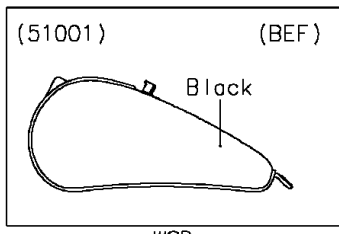

2014 PARTS DIAGRAM

Fuel Tank

(51088/A)	Gray/Ebony
(51089/A)	White/Gray
(51089B/C)	Red/Gray

2014 PARTS LIST

Fuel Tank

ITEM NAME	PART NUMBER	QUANTITY
BRACKET,METER,FR (Ref # 11054)	11054-0034	1
GASKET,FUEL GAUGE (Ref # 11060)	11060-1952	1
BREATHER,FUEL TANK (Ref # 14069)	14069-1004	1
COVER,METER (Ref # 14091)	14091-0516	1
VALVE-ASSY,CHECK (Ref # 49116)	49116-0014	1
TANK-COMP-FUEL,M.S.BLACK (Ref # 51001)	51001-0336-660	1
GAUGE,FUEL (Ref # 52005)	52005-0718	1
COLLAR,L=19.3 (Ref # 92027)	92027-1780	1
CLAMP,TUBE (Ref # 92037)	92037-010	1
CLAMP,HOSE (Ref # 92037A)	92037-1104	1
CLAMP,TUBE (Ref # 92037B)	92037-147	1
DAMPER (Ref # 92075)	92075-1736	1
BOLT,SOCKET,6X12 (Ref # 92151)	92151-1940	1
BOLT,FLANGED,5X12 (Ref # 92153)	92153-1421	1
DAMPER (Ref # 92160)	92160-1162	1
DAMPER (Ref # 92160A)	92160-1323	1
DAMPER,FUEL TANK (Ref # 92161)	92161-0293	1
DAMPER,SEAT (Ref # 92161A)	92161-1065	1
BOLT-FLANGED,8X30 (Ref # 130)	130BA0830	1
BOLT-FLANGED,6X10 (Ref # 130A)	130BB0610	1
TUBE-RUBBER,6X200 (Ref # 702)	702A06200	1
CLAMP (Ref # 92171)	92171-0595	1
SCREW,TAPPING,5X14 (Ref # 92172)	92172-0006	1
CLAMP (Ref # 92173)	92173-0848	1
CLAMP (Ref # 92173A)	92173-0925	1
TUBE,BREATHER,L=220 (Ref # 92192)	92192-1107	1
TUBE,5X10X500/350 (Ref # 92192B)	92192-1129	1