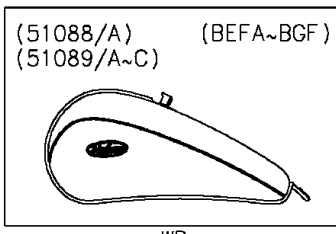

2014 PARTS DIAGRAM

Fuel Tank

(51088/A)	Gray/Ebony
(51089/A)	White/Gray
(51089B/C)	Red/Gray

2014 PARTS LIST

Fuel Tank

ITEM NAME	PART NUMBER	QUANTITY
BRACKET,METER,FR (Ref # 11054)	11054-0034	1
GASKET,FUEL GAUGE (Ref # 11060)	11060-1952	1
BREATHER,FUEL TANK (Ref # 14069)	14069-1004	1
COVER,METER (Ref # 14091)	14091-0516	1
VALVE-ASSY,CHECK (Ref # 49116)	49116-0014	1
TANK-COMP-FUEL,M.S.BLACK (Ref # 51001)	51001-0336-660	1
GAUGE,FUEL (Ref # 52005)	52005-0718	1
COLLAR,L=19.3 (Ref # 92027)	92027-1780	1
CLAMP,TUBE (Ref # 92037)	92037-010	1
CLAMP,HOSE (Ref # 92037A)	92037-1104	1
CLAMP,TUBE (Ref # 92037B)	92037-147	1
DAMPER (Ref # 92075)	92075-1736	1
BOLT,SOCKET,6X12 (Ref # 92151)	92151-1940	1
BOLT,FLANGED,5X12 (Ref # 92153)	92153-1421	1
DAMPER (Ref # 92160)	92160-1162	1
DAMPER (Ref # 92160A)	92160-1323	1
DAMPER,FUEL TANK (Ref # 92161)	92161-0293	1
DAMPER,SEAT (Ref # 92161A)	92161-1065	1
BOLT-FLANGED,8X30 (Ref # 130)	130BA0830	1
BOLT-FLANGED,6X10 (Ref # 130A)	130BB0610	1
TUBE-RUBBER,6X200 (Ref # 702)	702A06200	1
CLAMP (Ref # 92171)	92171-0595	1
SCREW,TAPPING,5X14 (Ref # 92172)	92172-0006	1
CLAMP (Ref # 92173)	92173-0848	1
CLAMP (Ref # 92173A)	92173-0925	1
TUBE,BREATHER,L=220 (Ref # 92192)	92192-1107	1
TUBE,5X10X500/350 (Ref # 92192B)	92192-1129	1