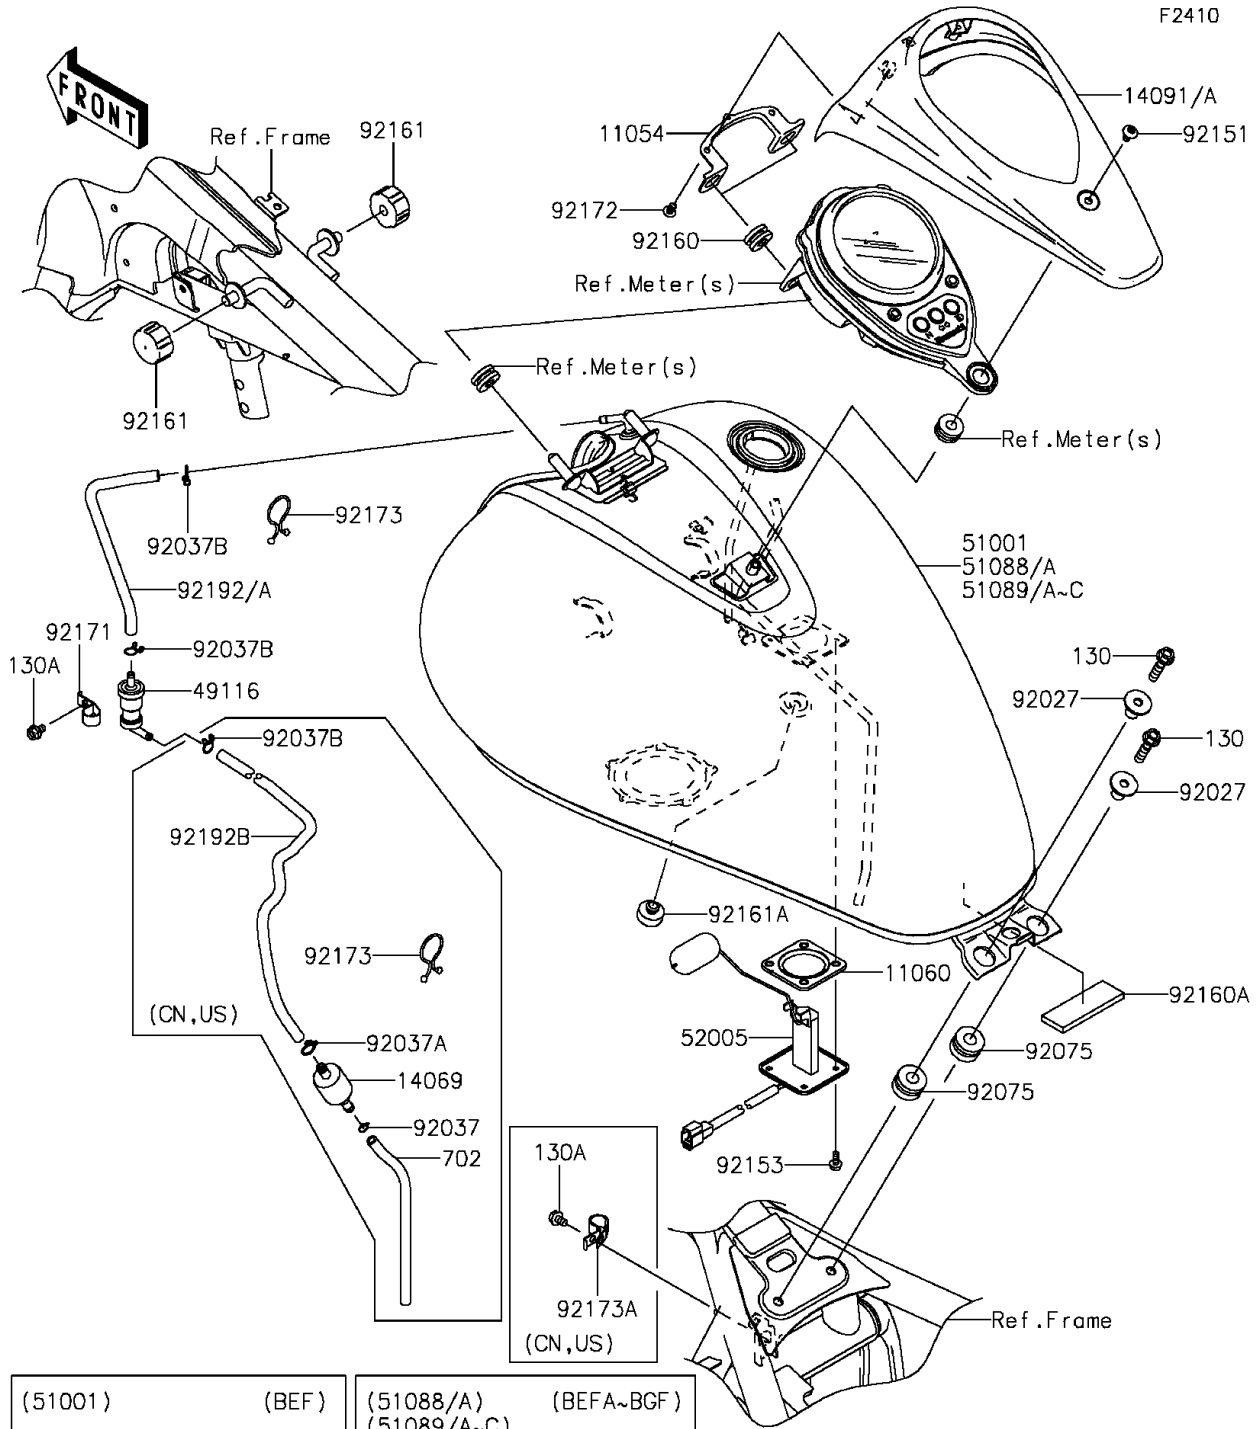

2014 PARTS DIAGRAM

Fuel Tank

(51088/A)	Gray/Ebony
(51089/A)	White/Gray
(51089B/C)	Red/Gray

2014 PARTS LIST

Fuel Tank

ITEM NAME	PART NUMBER	QUANTITY
BRACKET,METER,FR (Ref # 11054)	11054-0034	1
GASKET,FUEL GAUGE (Ref # 11060)	11060-1952	1
BREATHER,FUEL TANK (Ref # 14069)	14069-1004	1
COVER,METER (Ref # 14091)	14091-0516	1
VALVE-ASSY,CHECK (Ref # 49116)	49116-0014	1
TANK-COMP-FUEL,M.S.BLACK (Ref # 51001)	51001-0336-660	1
GAUGE,FUEL (Ref # 52005)	52005-0718	1
COLLAR,L=19.3 (Ref # 92027)	92027-1780	1
CLAMP,TUBE (Ref # 92037)	92037-010	1
CLAMP,HOSE (Ref # 92037A)	92037-1104	1
CLAMP,TUBE (Ref # 92037B)	92037-147	1
DAMPER (Ref # 92075)	92075-1736	1
BOLT,SOCKET,6X12 (Ref # 92151)	92151-1940	1
BOLT,FLANGED,5X12 (Ref # 92153)	92153-1421	1
DAMPER (Ref # 92160)	92160-1162	1
DAMPER (Ref # 92160A)	92160-1323	1
DAMPER,FUEL TANK (Ref # 92161)	92161-0293	1
DAMPER,SEAT (Ref # 92161A)	92161-1065	1
BOLT-FLANGED,8X30 (Ref # 130)	130BA0830	1
BOLT-FLANGED,6X10 (Ref # 130A)	130BB0610	1
TUBE-RUBBER,6X200 (Ref # 702)	702A06200	1
CLAMP (Ref # 92171)	92171-0595	1
SCREW,TAPPING,5X14 (Ref # 92172)	92172-0006	1
CLAMP (Ref # 92173)	92173-0848	1
CLAMP (Ref # 92173A)	92173-0925	1
TUBE,BREATHER,L=220 (Ref # 92192)	92192-1107	1
TUBE,5X10X500/350 (Ref # 92192B)	92192-1129	1