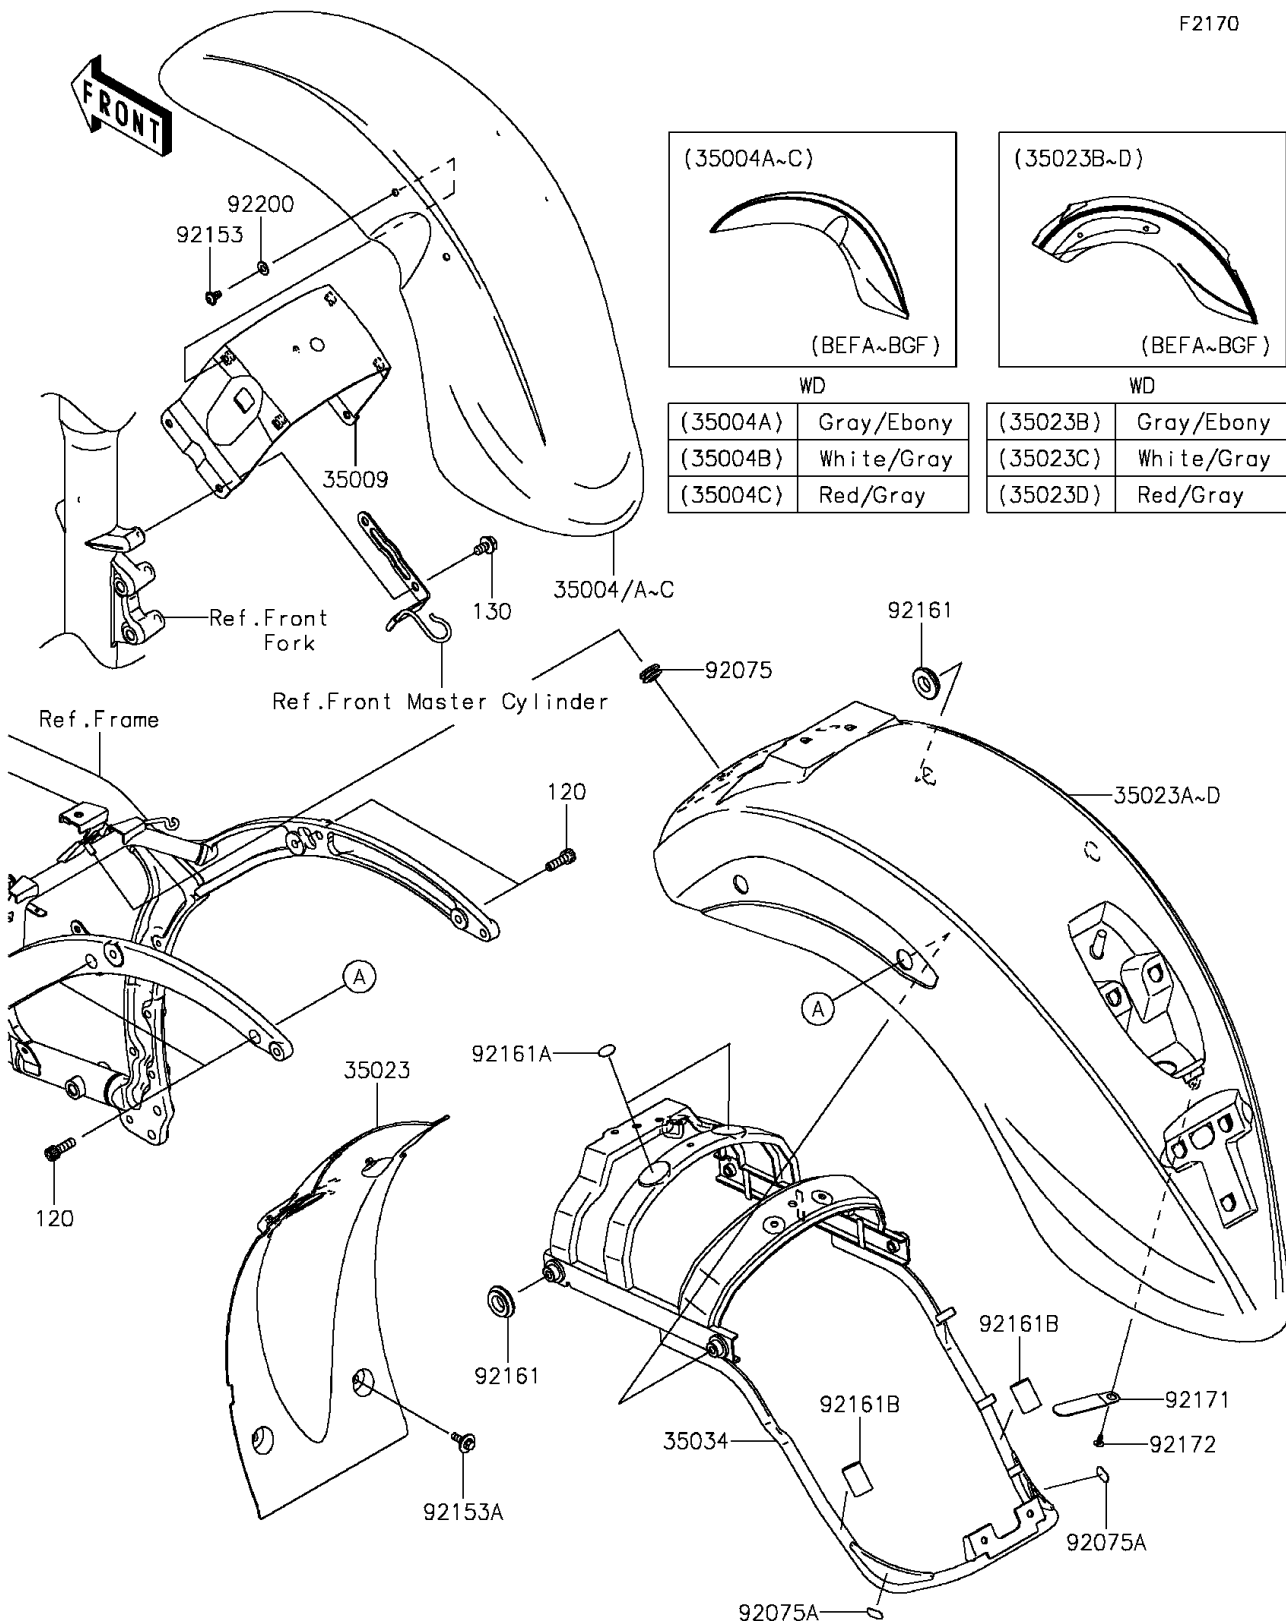

2014 PARTS DIAGRAM

Fenders

F2170

2014 PARTS LIST

Fenders

ITEM NAME	PART NUMBER	QUANTITY
FENDER-FRONT,M.S.BLACK (Ref # 35004)	35004-0062-660	1
BRACE,FRONT FENDER (Ref # 35009)	35009-0014	1
FENDER-REAR,INNER (Ref # 35023)	35023-0073	1
FENDER-REAR,M.S.BLACK (Ref # 35023A)	35023-0114-660	1
BOLT-SOCKET,8X25 (Ref # 120)	120CA0825	1
BOLT-FLANGED,8X14 (Ref # 130)	130BB0814	1
REINFORCE,REAR FENDER (Ref # 35034)	35034-0090	1
DAMPER (Ref # 92075)	92075-1067	1
DAMPER (Ref # 92075A)	92075-1841	1
BOLT,SOCKET,6X16 (Ref # 92153)	92153-0817	1
BOLT,6X20 (Ref # 92153A)	92153-1599	1
DAMPER (Ref # 92161)	92161-0375	1
DAMPER (Ref # 92161A)	92161-0406	1
DAMPER (Ref # 92161B)	92161-0459	1
CLAMP (Ref # 92171)	92171-0181	1
SCREW,TAPPING,4X10 (Ref # 92172)	92172-0172	1
WASHER,6.5X14X1 (Ref # 92200)	92200-1388	1