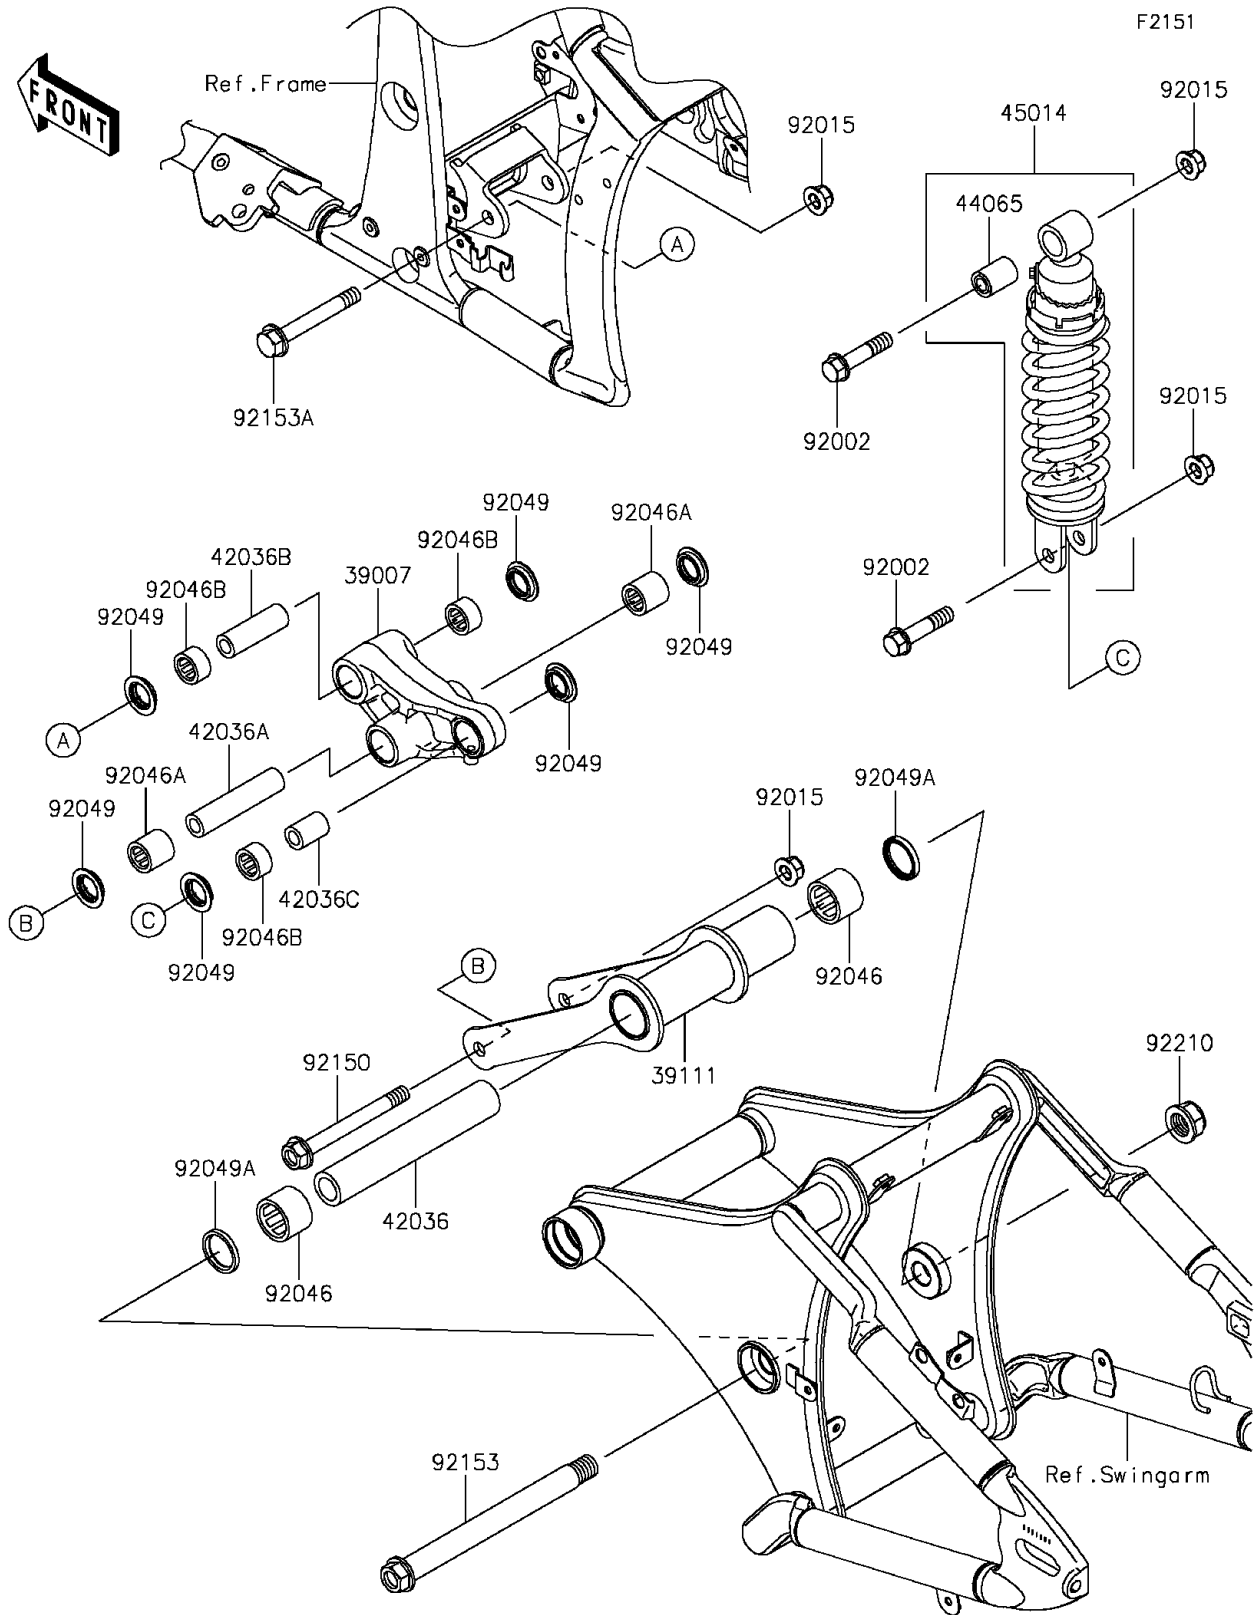

2014 PARTS DIAGRAM

Suspension/Shock Absorber

2014 PARTS LIST

Suspension/Shock Absorber

ITEM NAME	PART NUMBER	QUANTITY
ARM-SUSP,UNI TRAK (Ref # 39007)	39007-0160	1
ROD-TIE,SUSPENSION (Ref # 39111)	39111-0026	1
SLEEVE,20.1X30X171 (Ref # 42036)	42036-0032	1
SLEEVE,12.1X20X92 (Ref # 42036A)	42036-0040	1
SLEEVE,ARM,FR (Ref # 42036B)	42036-1078	1
SLEEVE,12.1X20X30 (Ref # 42036C)	42036-1234	1
BUSHING,SHOCKABSORBER (Ref # 44065)	44065-1017	1
SHOCKABSORBER (Ref # 45014)	45014-0271	1
BOLT,12X55 (Ref # 92002)	92002-1130	1
NUT,LOCK,FLANGED,12MM (Ref # 92015)	92015-1433	1
BEARING-NEEDLE,30BM3726 (Ref # 92046)	92046-0019	1
BEARING-NEEDLE,BM202726 (Ref # 92046A)	92046-1110	1
BEARING-NEEDLE,BM202715 (Ref # 92046B)	92046-1112	1
SEAL-OIL,ARM (Ref # 92049)	92049-1109	1
SEAL-OIL,BJN 30374 (Ref # 92049A)	92049-1205	1
BOLT,FLANGED,12X117 (Ref # 92150)	92150-1895	1
BOLT,FLANGED,18X214 (Ref # 92153)	92153-1392	1
BOLT,FLANGED,12X90 (Ref # 92153A)	92153-1403	1
NUT,LOCK,18MM (Ref # 92210)	92210-0267	1