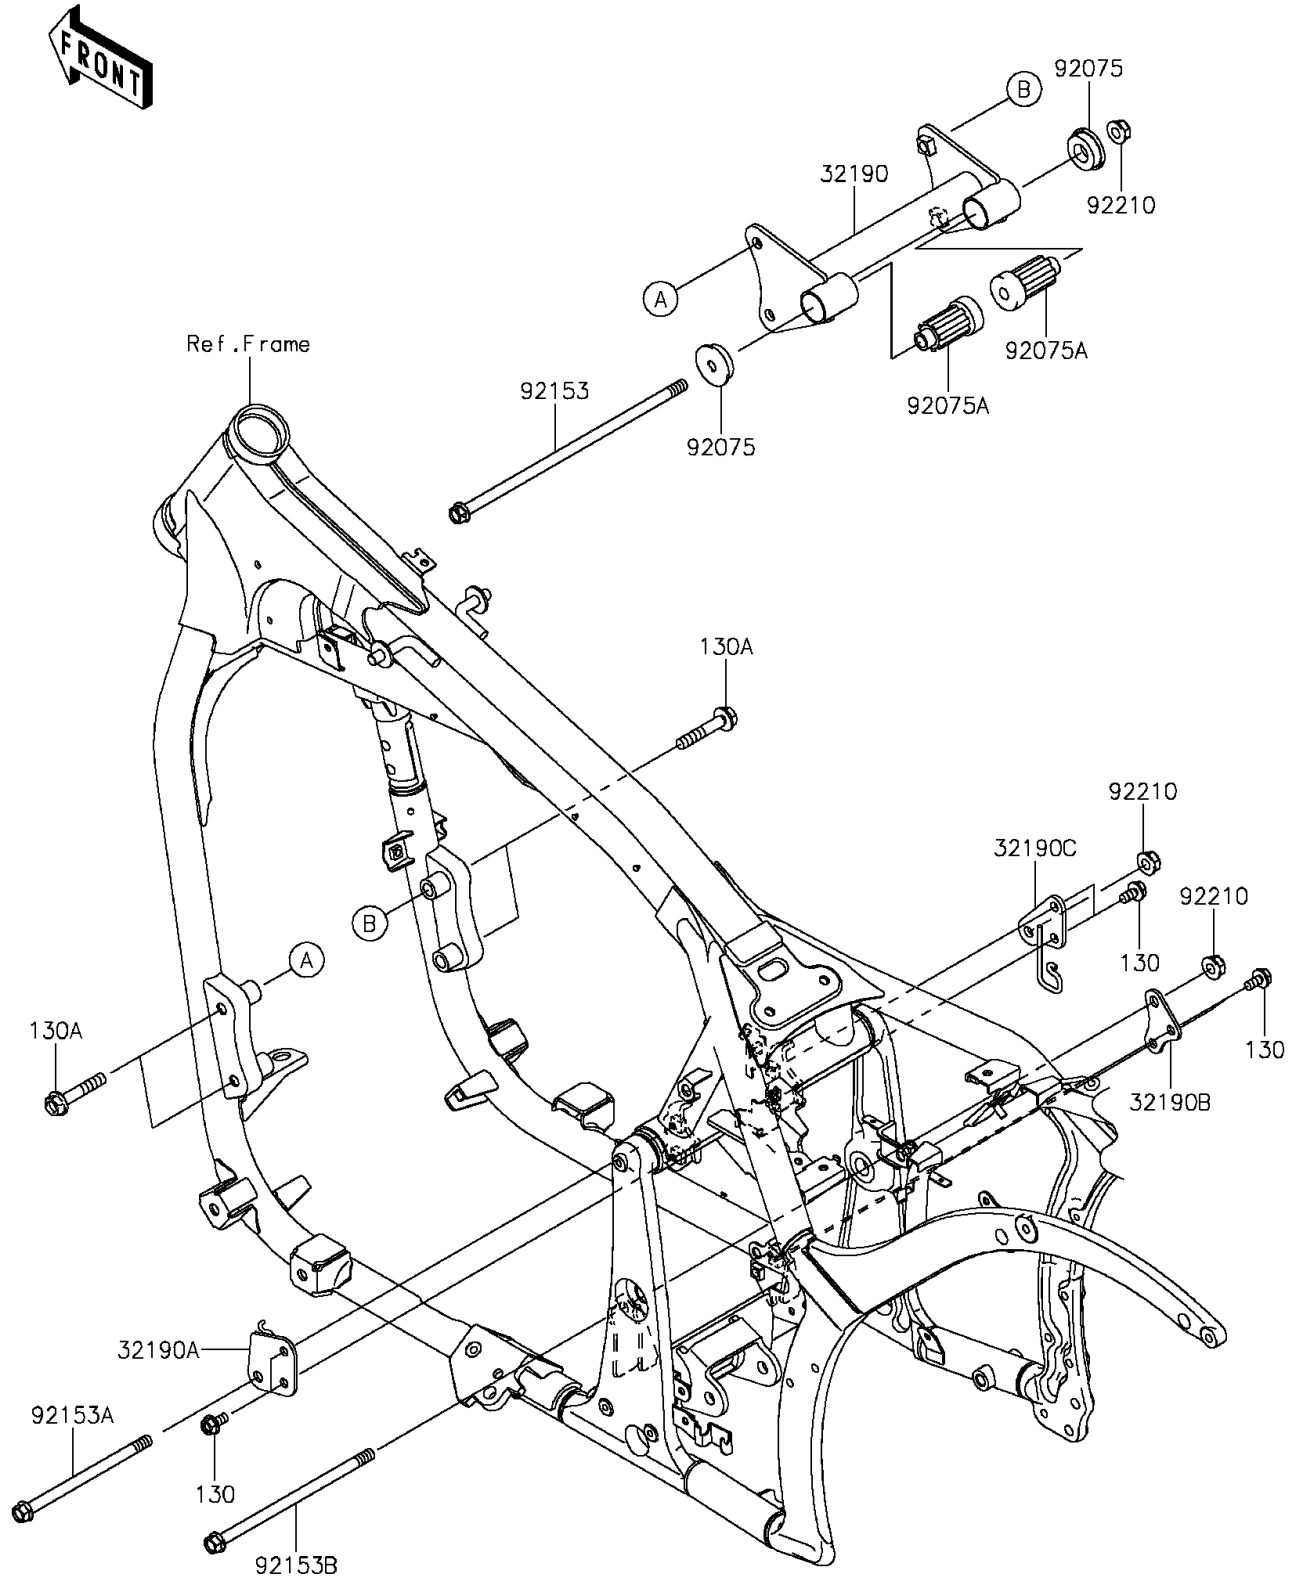

## 2014 PARTS DIAGRAM

Engine Mount

F2122

## 2014 PARTS LIST

Engine Mount

ITEM NAME	PART NUMBER	QUANTITY
BOLT-FLANGED,8X16 (Ref # 130)	130BB0816	1
BOLT-FLANGED,10X55 (Ref # 130A)	130BB1055	1
BRACKET-ENGINE,FR,F.S.BLACK (Ref # 32190)	32190-0229-18R	1
BRACKET-ENGINE,RR,LH,UPP (Ref # 32190A)	32190-0274	1
BRACKET-ENGINE,RR,RH,LWR (Ref # 32190B)	32190-0275	1
BRACKET-ENGINE,RR,RH,UPP (Ref # 32190C)	32190-0276	1
DAMPER,ENGINE MOUNT (Ref # 92075)	92075-1738	1
DAMPER,ENGINE MOUNT,MAIN (Ref # 92075A)	92075-1739	1
BOLT,FLANGED,10X285 (Ref # 92153)	92153-1909	1
BOLT,FLANGED,10X158 (Ref # 92153A)	92153-1910	1
BOLT,FLANGED,10X198 (Ref # 92153B)	92153-1911	1
NUT,LOCK,FLANGED,10MM (Ref # 92210)	92210-1081	1