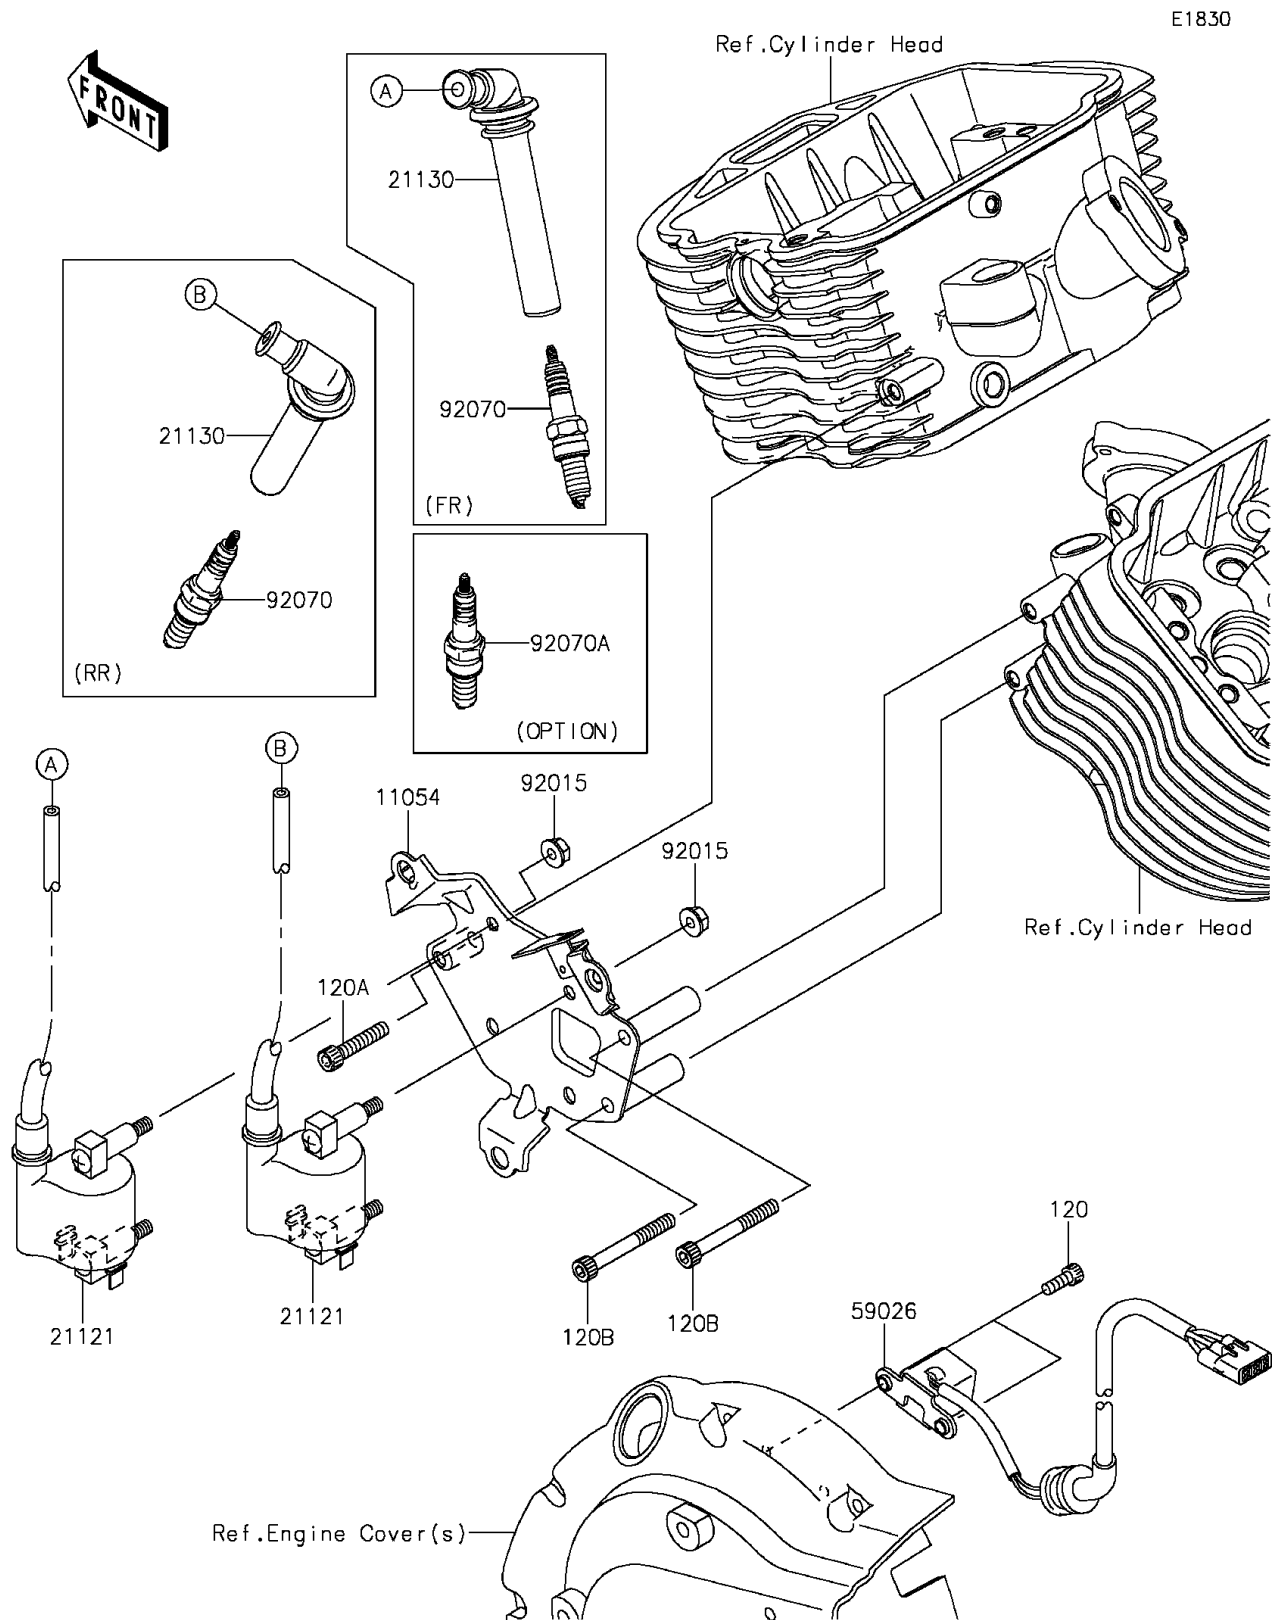

## 2014 PARTS DIAGRAM

Ignition System

## 2014 PARTS LIST

### Ignition System

ITEM NAME	PART NUMBER	QUANTITY
BOLT-SOCKET,5X14 (Ref # 120)	120CA0514	1
BOLT-SOCKET,6X35 (Ref # 120A)	120CA0635	1
BOLT-SOCKET,6X55 (Ref # 120B)	120CA0655	1
BRACKET,IGNITION COIL (Ref # 11054)	11054-1537	1
COIL-IGNITION (Ref # 21121)	21121-0027	1
CAP-SPARK PLUG (Ref # 21130)	21130-1075	1
COIL-PULSING (Ref # 59026)	59026-0017	1
NUT,FLANGED,6MM (Ref # 92015)	92015-1367	1
PLUG-SPARK,CPR7EA-9(NGK) (Ref # 92070)	92070-0022	1
PLUG-SPARK,CPR8EA-9(NGK) (Ref # 92070A)	92070-0029	1