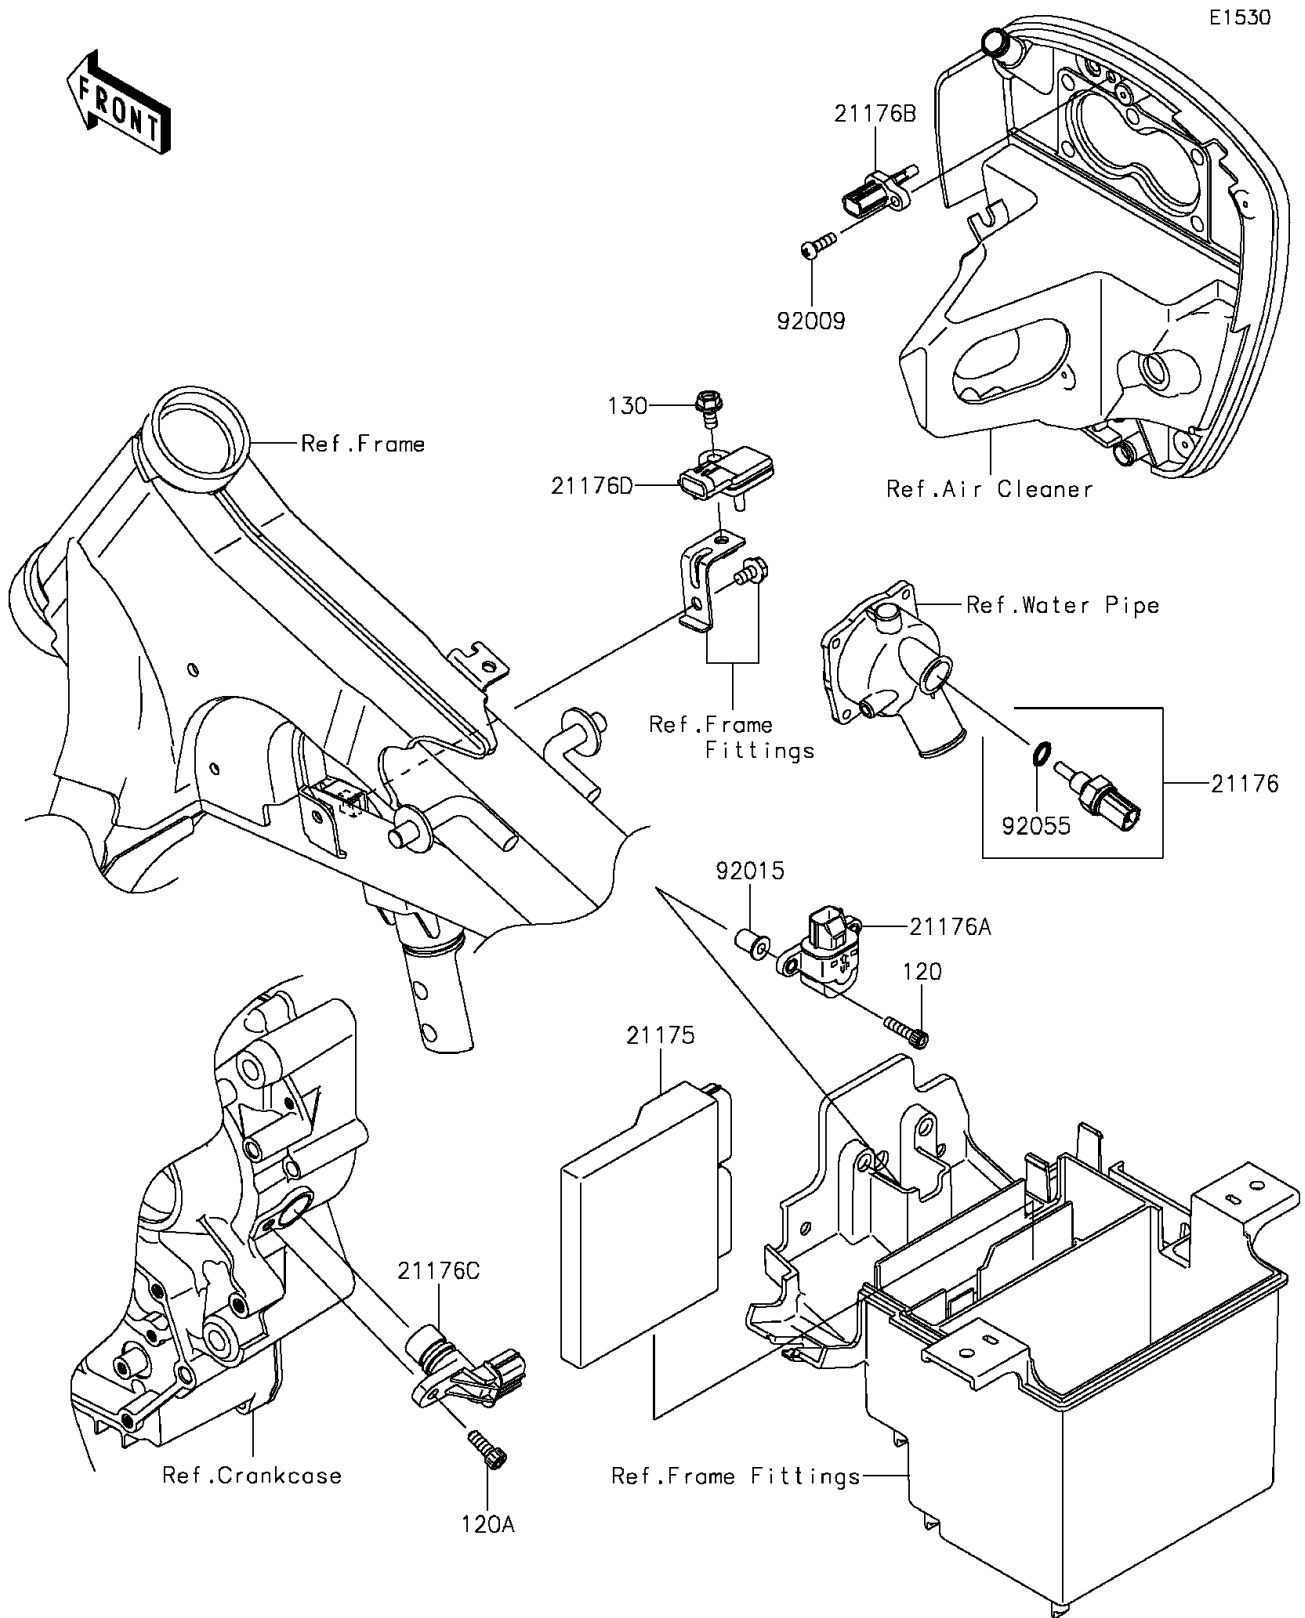

## 2014 PARTS DIAGRAM

Fuel Injection

## 2014 PARTS LIST

Fuel Injection

ITEM NAME	PART NUMBER	QUANTITY
BOLT-SOCKET,5X20 (Ref # 120)	120CA0520	1
BOLT-SOCKET,6X16 (Ref # 120A)	120CA0616	1
BOLT-FLANGED,6X12 (Ref # 130)	130BA0612	1
CONTROL UNIT-ELECTRONIC (Ref # 21175)	21175-0146	1
SENSOR,WATER TEMP (Ref # 21176)	21176-0009	1
SENSOR (Ref # 21176A)	21176-0025	1
SENSOR,AIR TEMPERATURE (Ref # 21176B)	21176-0048	1
SENSOR,SPEED (Ref # 21176C)	21176-0054	1
SENSOR,PRESSURE (Ref # 21176D)	21176-0058	1
SCREW,TAPPING,5X16 (Ref # 92009)	92009-1984	1
NUT,WELL,5MM (Ref # 92015)	92015-1757	1
RING-O,9.5X1.9 (Ref # 92055)	92055-0016	1