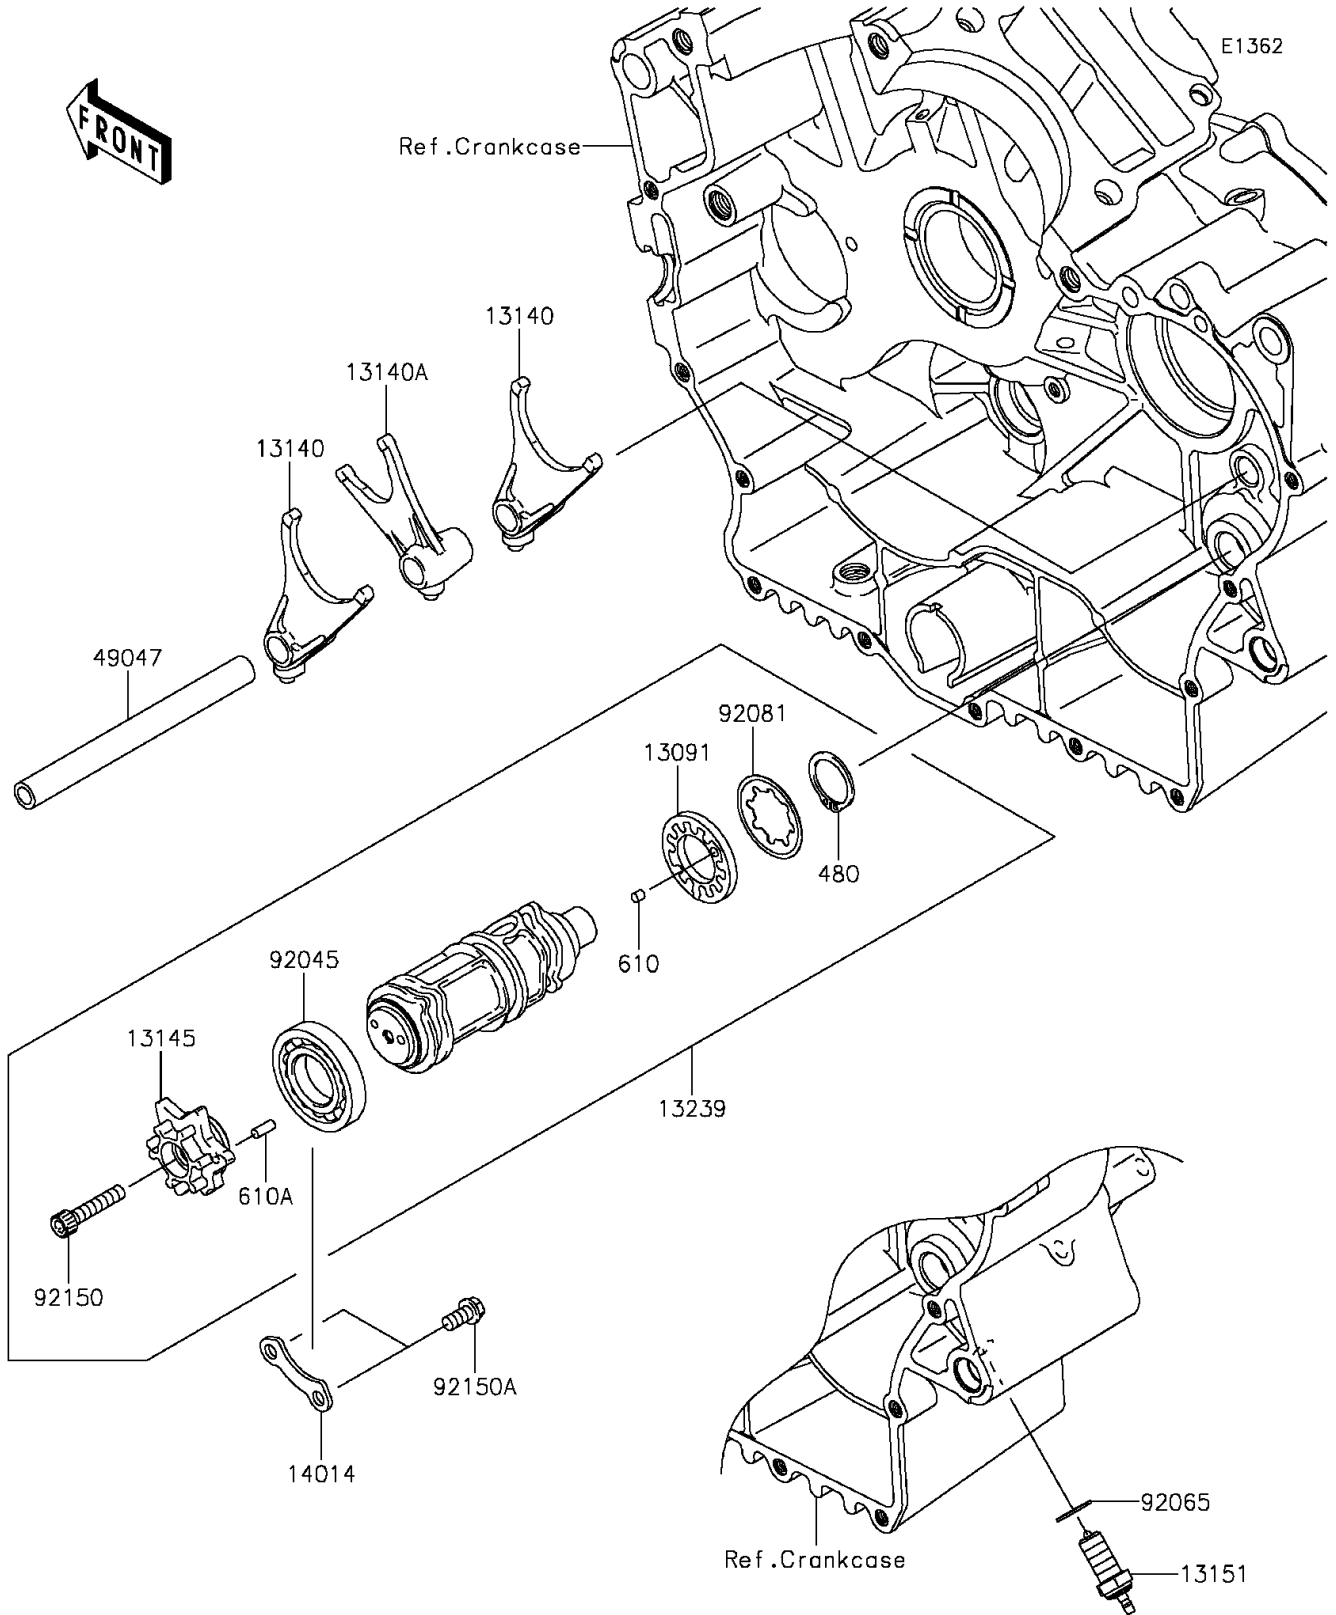

2014 PARTS DIAGRAM

Gear Change Drum/Shift Fork(s)

2014 PARTS LIST

Gear Change Drum/Shift Fork(s)

ITEM NAME	PART NUMBER	QUANTITY
CIRCLIP-TYPE-C,22MM (Ref # 480)	480J2200	1
ROLLER,4X4 (Ref # 610)	610A0404	1
ROLLER,4X10 (Ref # 610A)	610A0410	1
HOLDER,CHANGE DRUM (Ref # 13091)	13091-1389	1
FORK-SHIFT (Ref # 13140)	13140-0031	1
FORK-SHIFT (Ref # 13140A)	13140-1138	1
CAM-CHANGE DRUM (Ref # 13145)	13145-0028	1
SWITCH-COMP (Ref # 13151)	13151-1085	1
DRUM-ASSY-CHANGE (Ref # 13239)	13239-0018	1
PLATE-POSITION (Ref # 14014)	14014-1014	1
ROD-SHIFT (Ref # 49047)	49047-0036	1
BEARING-BALL,16005 (Ref # 92045)	92045-1045	1
GASKET,10.5X16X1 (Ref # 92065)	92065-058	1
SPRING (Ref # 92081)	92081-1895	1
BOLT,SOCKET,6X30 (Ref # 92150)	92150-1433	1
BOLT,6X12 (Ref # 92150A)	92150-1868	1