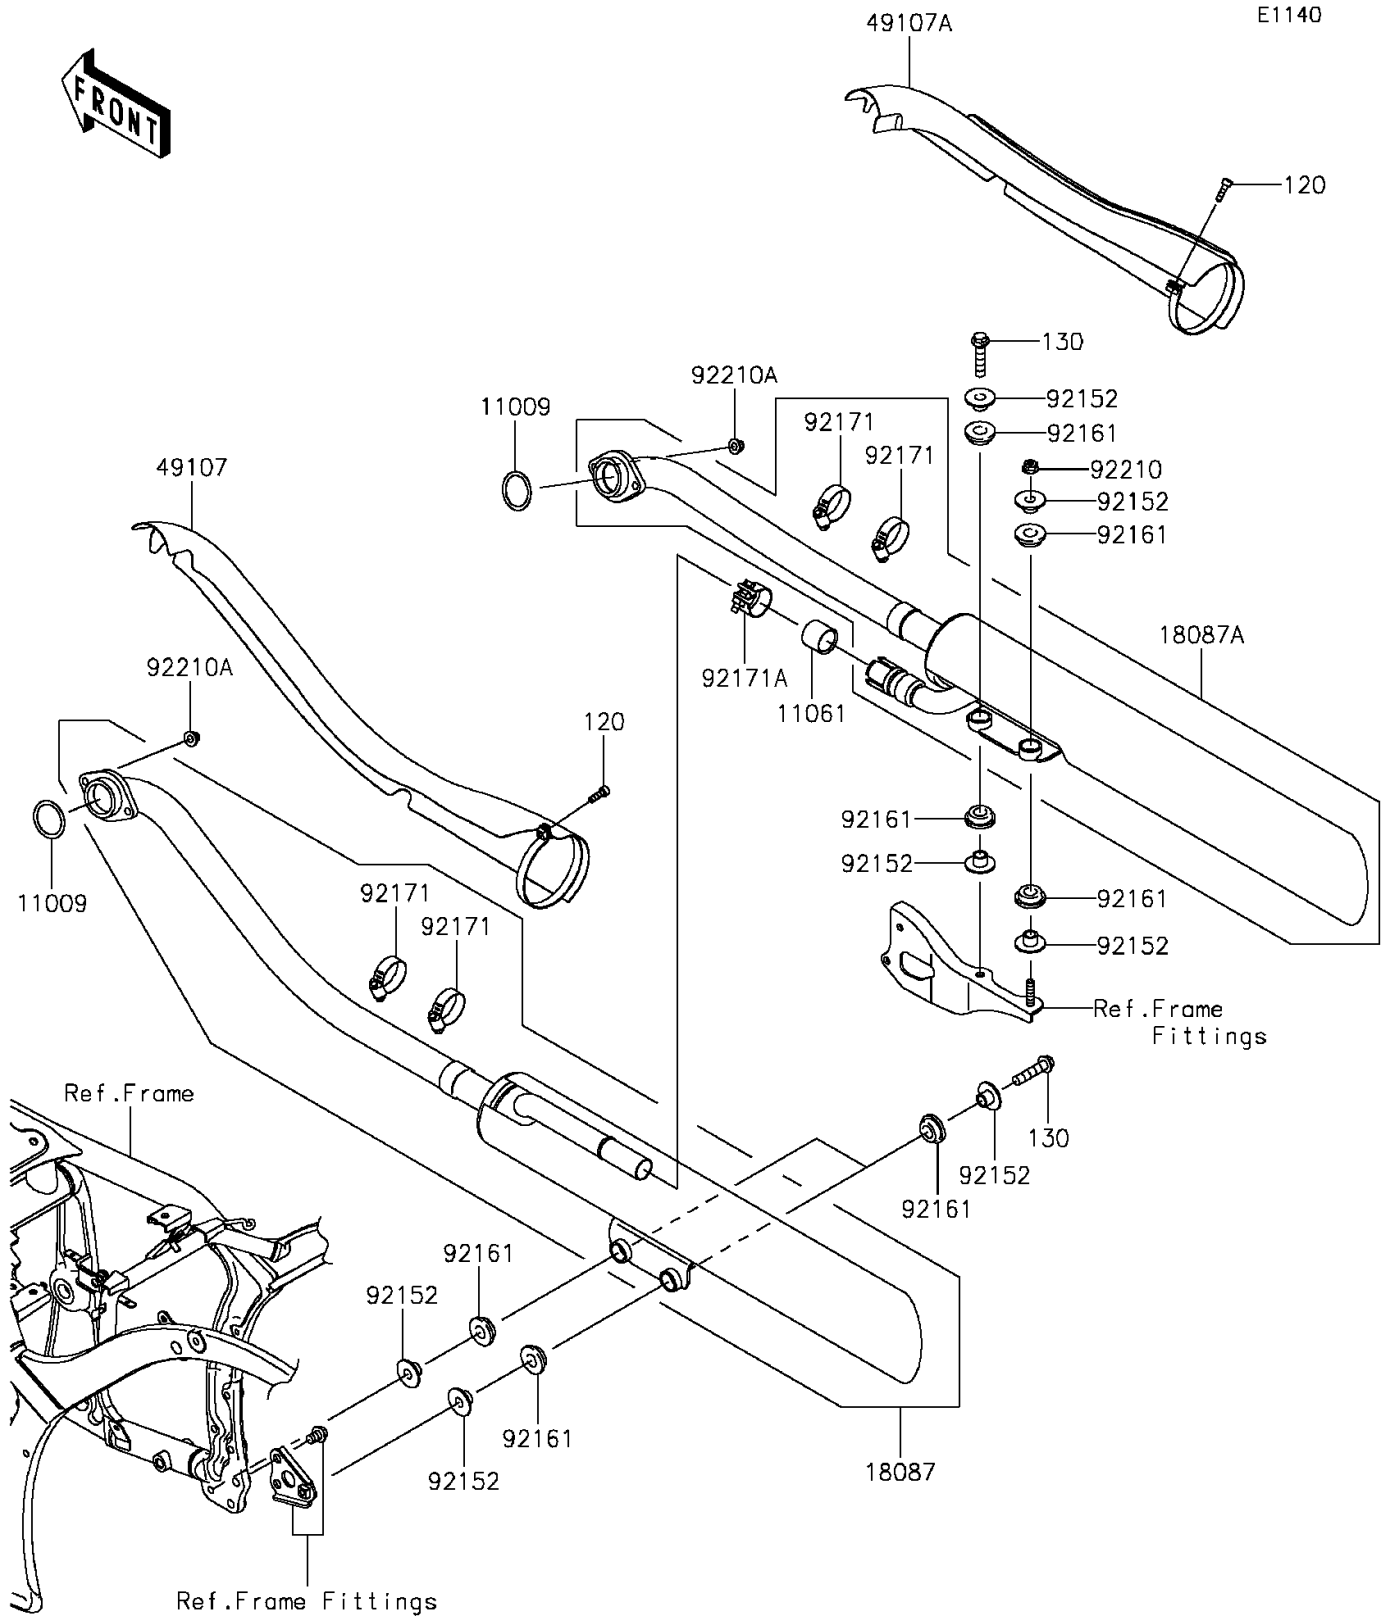

2014 PARTS DIAGRAM

Muffler(s)

2014 PARTS LIST

Muffler(s)

ITEM NAME	PART NUMBER	QUANTITY
BOLT-SOCKET,6X20 (Ref # 120)	120CC0620	1
BOLT-FLANGED,8X35 (Ref # 130)	130BB0835	1
GASKET,EXHAUST PIPE HOLDER (Ref # 11009)	11009-1856	1
GASKET,MUFFLER JOINT (Ref # 11061)	11061-0207	1
MUFFLER,FR (Ref # 18087)	18087-0281	1
MUFFLER,RR (Ref # 18087A)	18087-0282	1
COVER-EXHAUST PIPE,FR (Ref # 49107)	49107-0087	1
COVER-EXHAUST PIPE,RR (Ref # 49107A)	49107-0106	1
COLLAR,8.8X12X10.6 (Ref # 92152)	92152-0082	1
DAMPER (Ref # 92161)	92161-0135	1
CLAMP (Ref # 92171)	92171-0059	1
CLAMP (Ref # 92171A)	92171-0593	1
NUT,FLANGED,8MM (Ref # 92210)	92210-0004	1
NUT,CAP,8MM (Ref # 92210A)	92210-1132	1