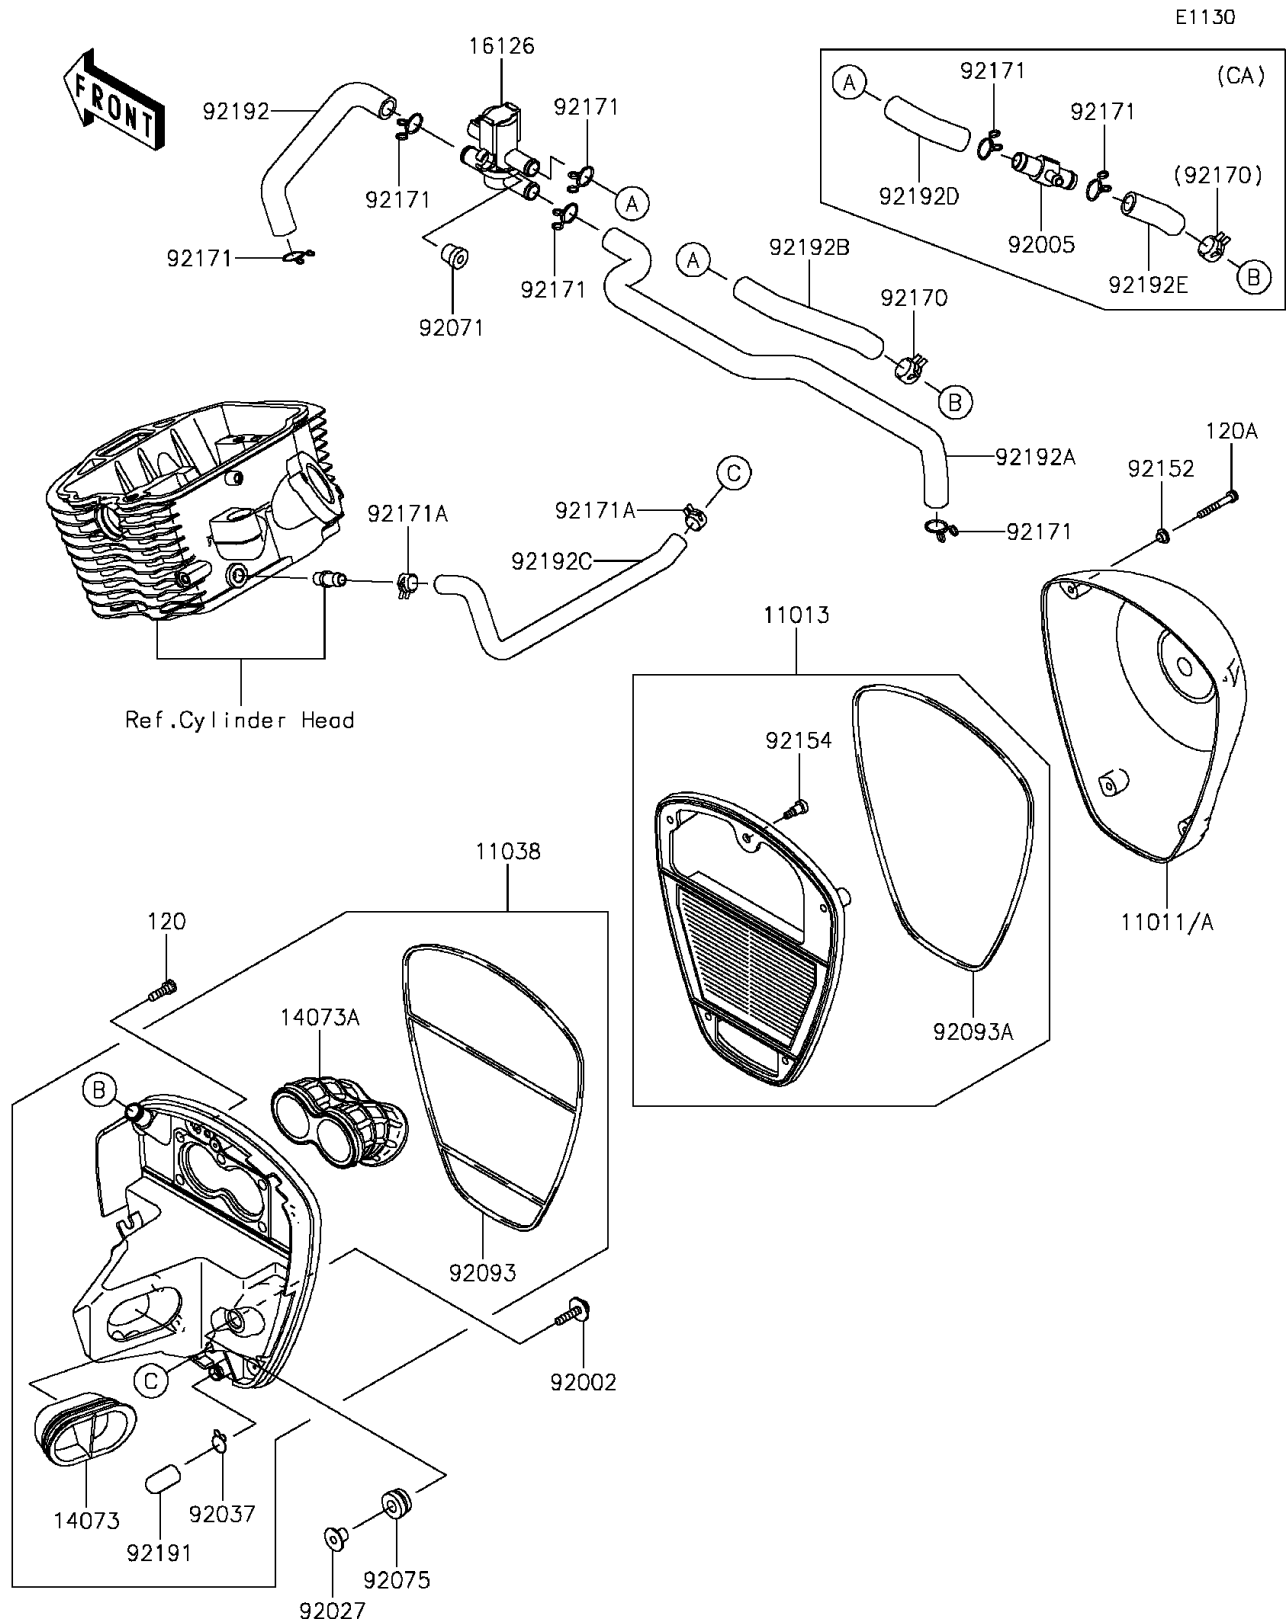

## 2014 PARTS DIAGRAM

Air Cleaner

## 2014 PARTS LIST

Air Cleaner

ITEM NAME	PART NUMBER	QUANTITY
BOLT-SOCKET,6X18 (Ref # 120)	120CA0618	1
BOLT-SOCKET,5X35 (Ref # 120A)	120CC0535	1
CASE-AIR FILTER (Ref # 11011)	11011-0080	1
ELEMENT-AIR FILTER (Ref # 11013)	11013-0015	1
CASE-ASSY-AIR FILTER (Ref # 11038)	11038-0015	1
DUCT,INTAKE (Ref # 14073)	14073-0103	1
DUCT,THROTTLE BODY (Ref # 14073A)	14073-0104	1
VALVE,AIR SWITCHING (Ref # 16126)	16126-1437	1
BOLT,6X25 (Ref # 92002)	92002-1135	1
COLLAR,L=12 (Ref # 92027)	92027-1062	1
CLAMP,14.5MM (Ref # 92037)	92037-1900	1
GROMMET (Ref # 92071)	92071-0026	1
DAMPER,RUBBER (Ref # 92075)	92075-1123	1
SEAL (Ref # 92093)	92093-0054	1
SEAL (Ref # 92093A)	92093-0057	1
COLLAR (Ref # 92152)	92152-0451	1
BOLT,SOCKET,5X16.5 (Ref # 92154)	92154-0120	1
CLAMP (Ref # 92170)	92170-1989	1
CLAMP (Ref # 92171)	92171-0790	1
CLAMP (Ref # 92171A)	92171-1441	1
TUBE (Ref # 92191)	92191-1704	1
TUBE,ASV-FR HEAD (Ref # 92192)	92192-0266	1
TUBE,ASV-RR HEAD (Ref # 92192A)	92192-0267	1
TUBE,A/C-ASV (Ref # 92192B)	92192-0268	1
TUBE,BLOWBY (Ref # 92192C)	92192-0269	1