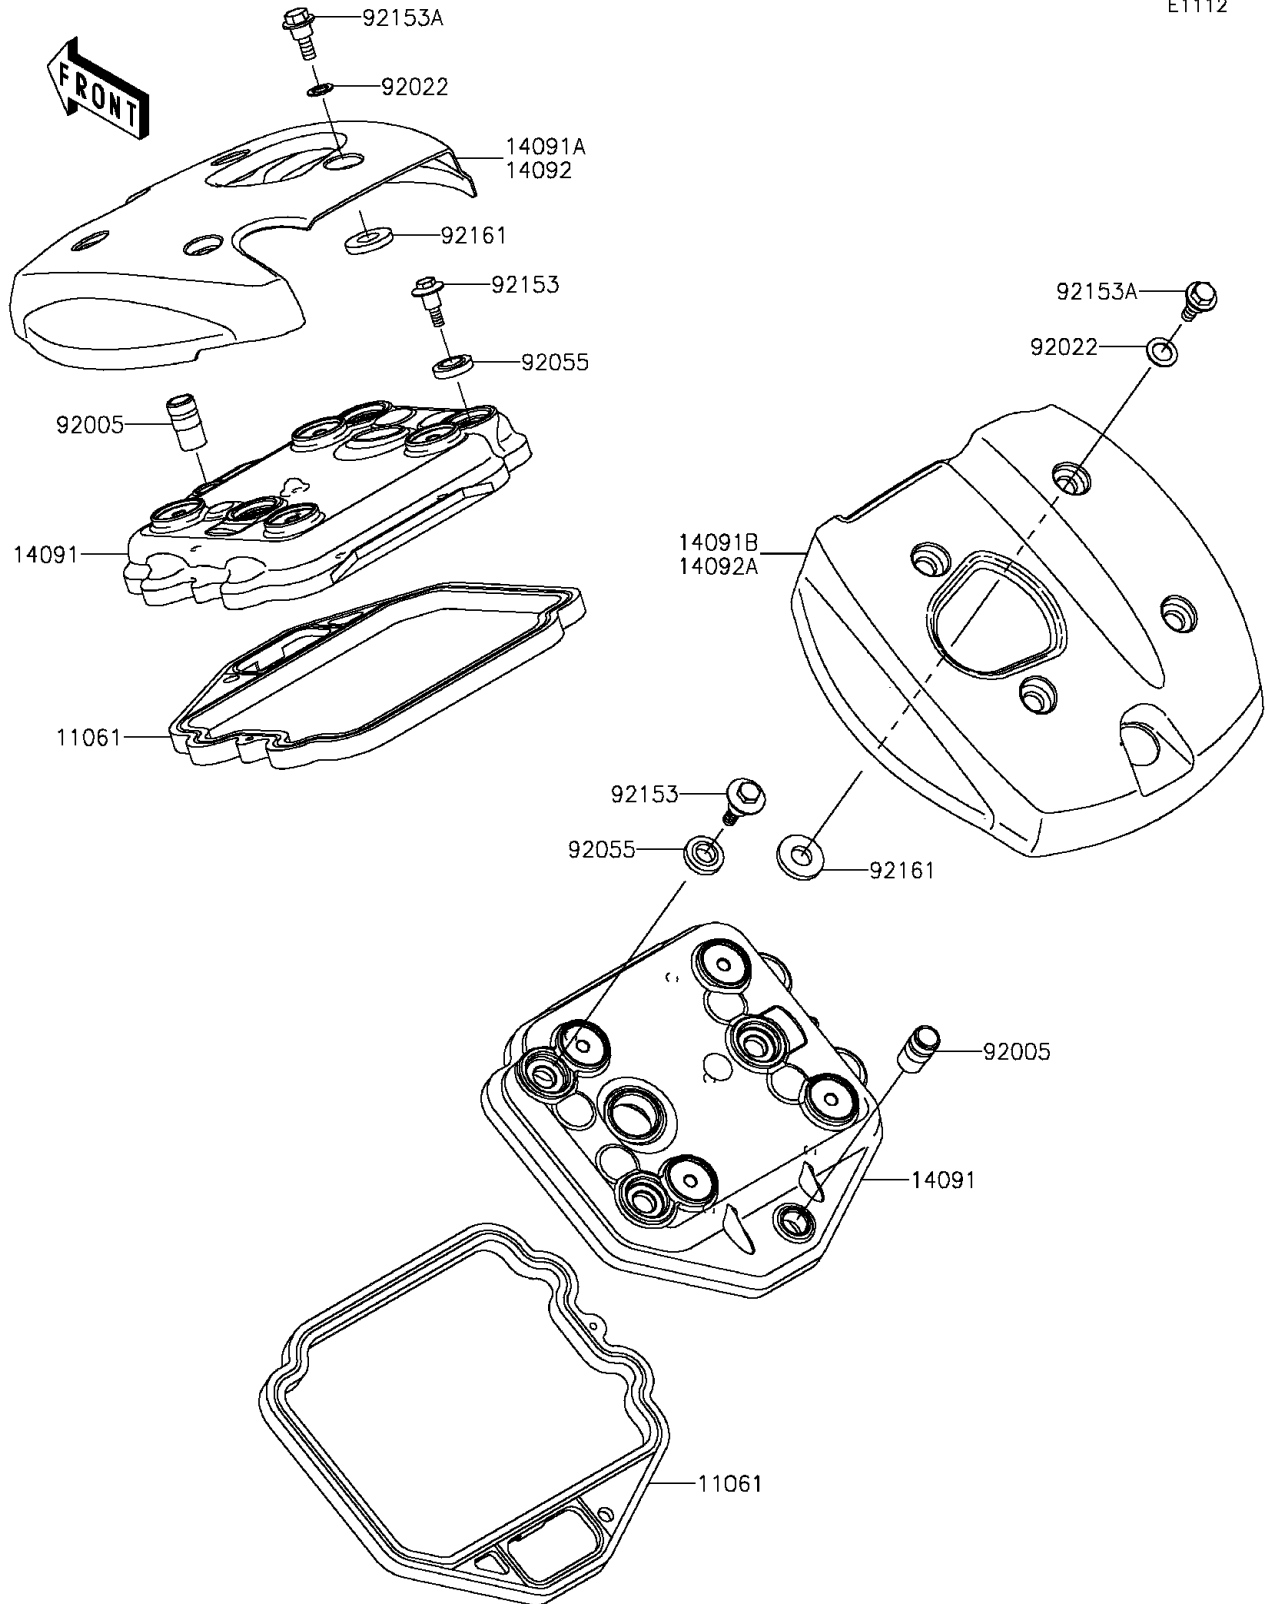

## 2014 PARTS DIAGRAM

Cylinder Head Cover

E1112

## 2014 PARTS LIST

Cylinder Head Cover

ITEM NAME	PART NUMBER	QUANTITY
GASKET,HEAD COVER (Ref # 11061)	11061-0261	1
COVER,HEAD (Ref # 14091)	14091-0506	1
COVER,TOP,FR (Ref # 14091A)	14091-0507	1
COVER,TOP,RR (Ref # 14091B)	14091-0508	1
FITTING (Ref # 92005)	92005-0052	1
WASHER,10.2X16X1 (Ref # 92022)	92022-1829	1
RING-O,HEAD COVER BOLT (Ref # 92055)	92055-1352	1
BOLT,HEAD COVER (Ref # 92153)	92153-0793	1
BOLT,FLANGED,6X19 (Ref # 92153A)	92153-1400	1
DAMPER (Ref # 92161)	92161-0366	1