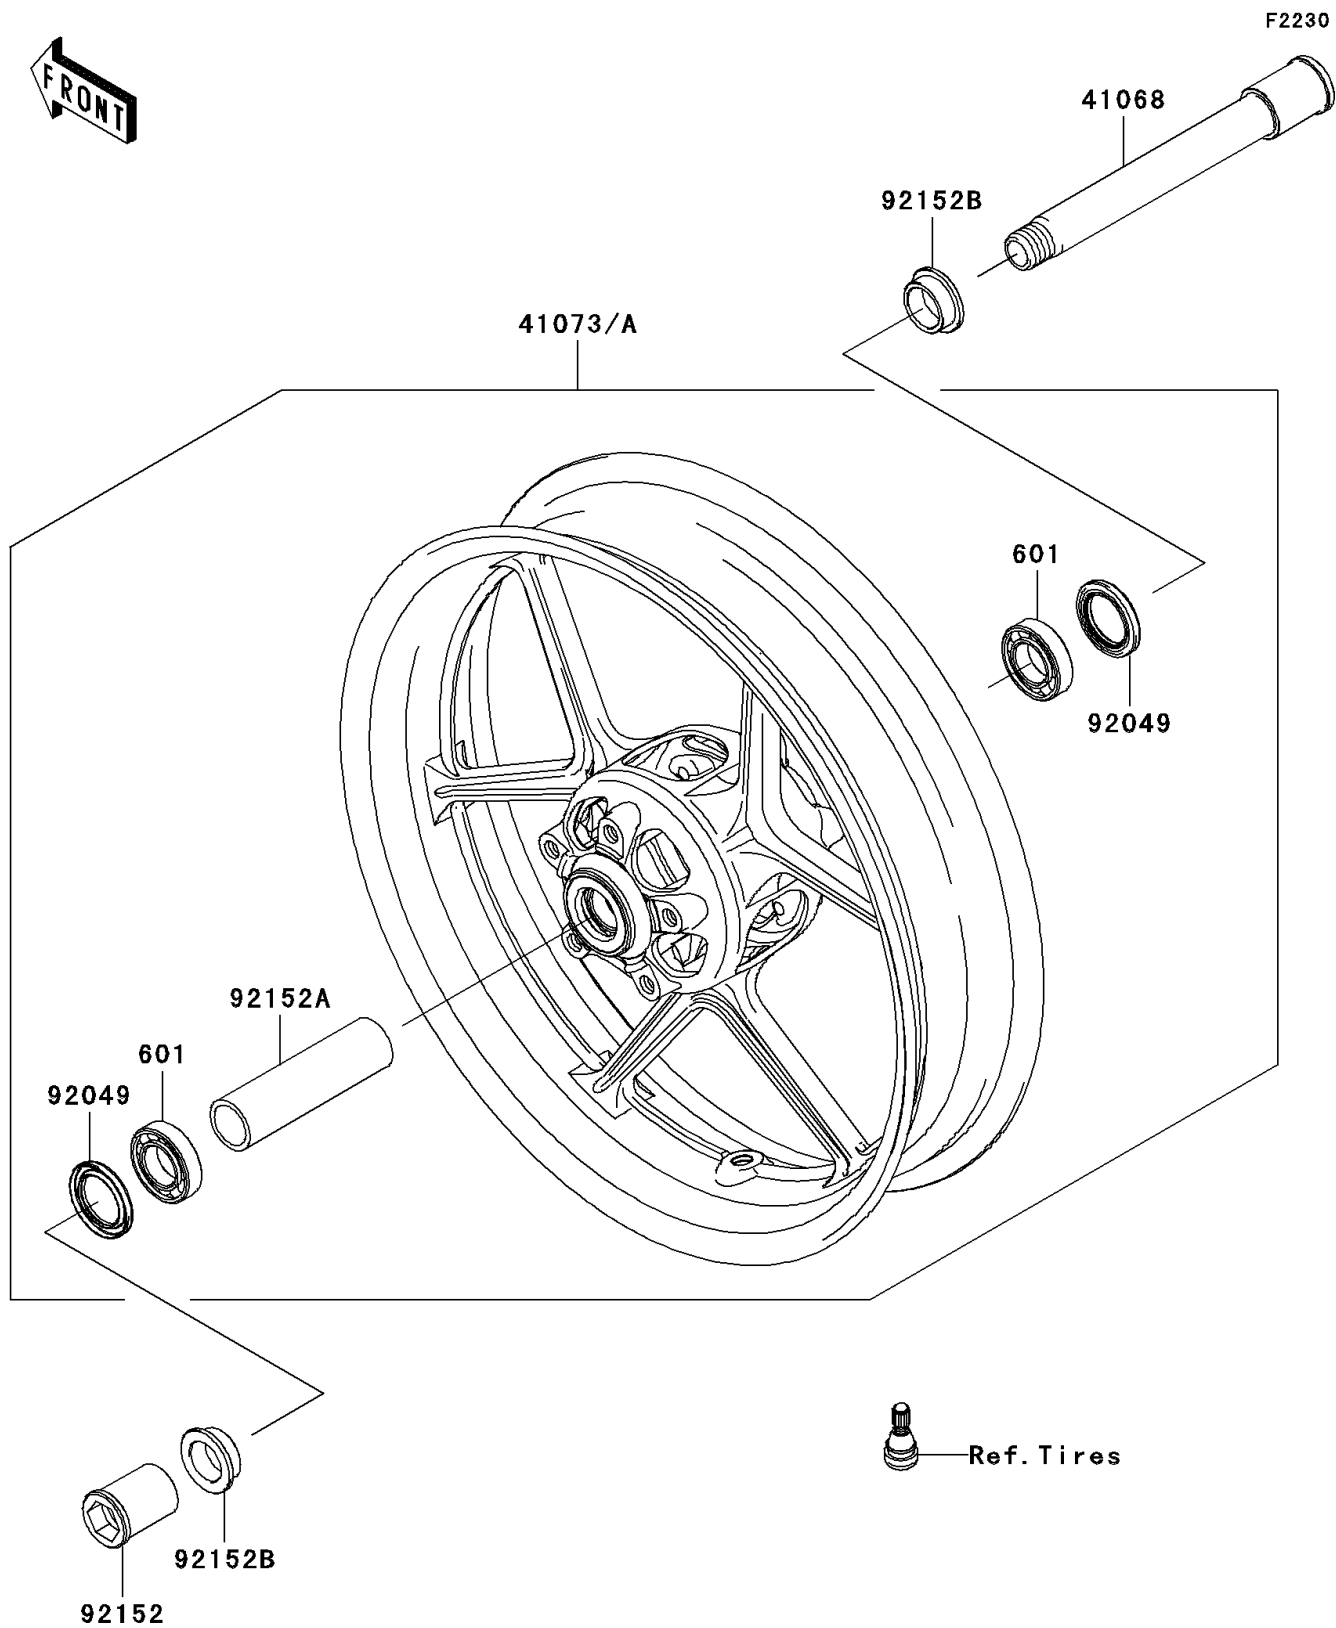

2008 NINJA® ZX™-10R PARTS DIAGRAM

Front Wheel

2008 NINJA® ZX™-10R PARTS LIST

Front Wheel

| ITEM NAME | PART NUMBER | QUANTITY |
|--|----------------|----------|
| BEARING-BALL,#6005UU (Ref # 601) | 601B6005UU | 1 |
| AXLE,FR (Ref # 41068) | 41068-0049 | 1 |
| WHEEL-ASSY,FR,BLACK (Ref # 41073) | 41073-0084-18F | 1 |
| WHEEL-ASSY,FR,BLACK/GREEN (Ref # 41073A) | 41073-0084-19K | 1 |
| SEAL-OIL,BJN-C2 32X47X5 (Ref # 92049) | 92049-0050 | 1 |
| COLLAR,FR AXLE,LH,L=44.5 (Ref # 92152) | 92152-0240 | 1 |
| COLLAR,FR HUB,L=115 (Ref # 92152A) | 92152-0242 | 1 |
| COLLAR,FR AXLE,L=13 (Ref # 92152B) | 92152-0289 | 1 |