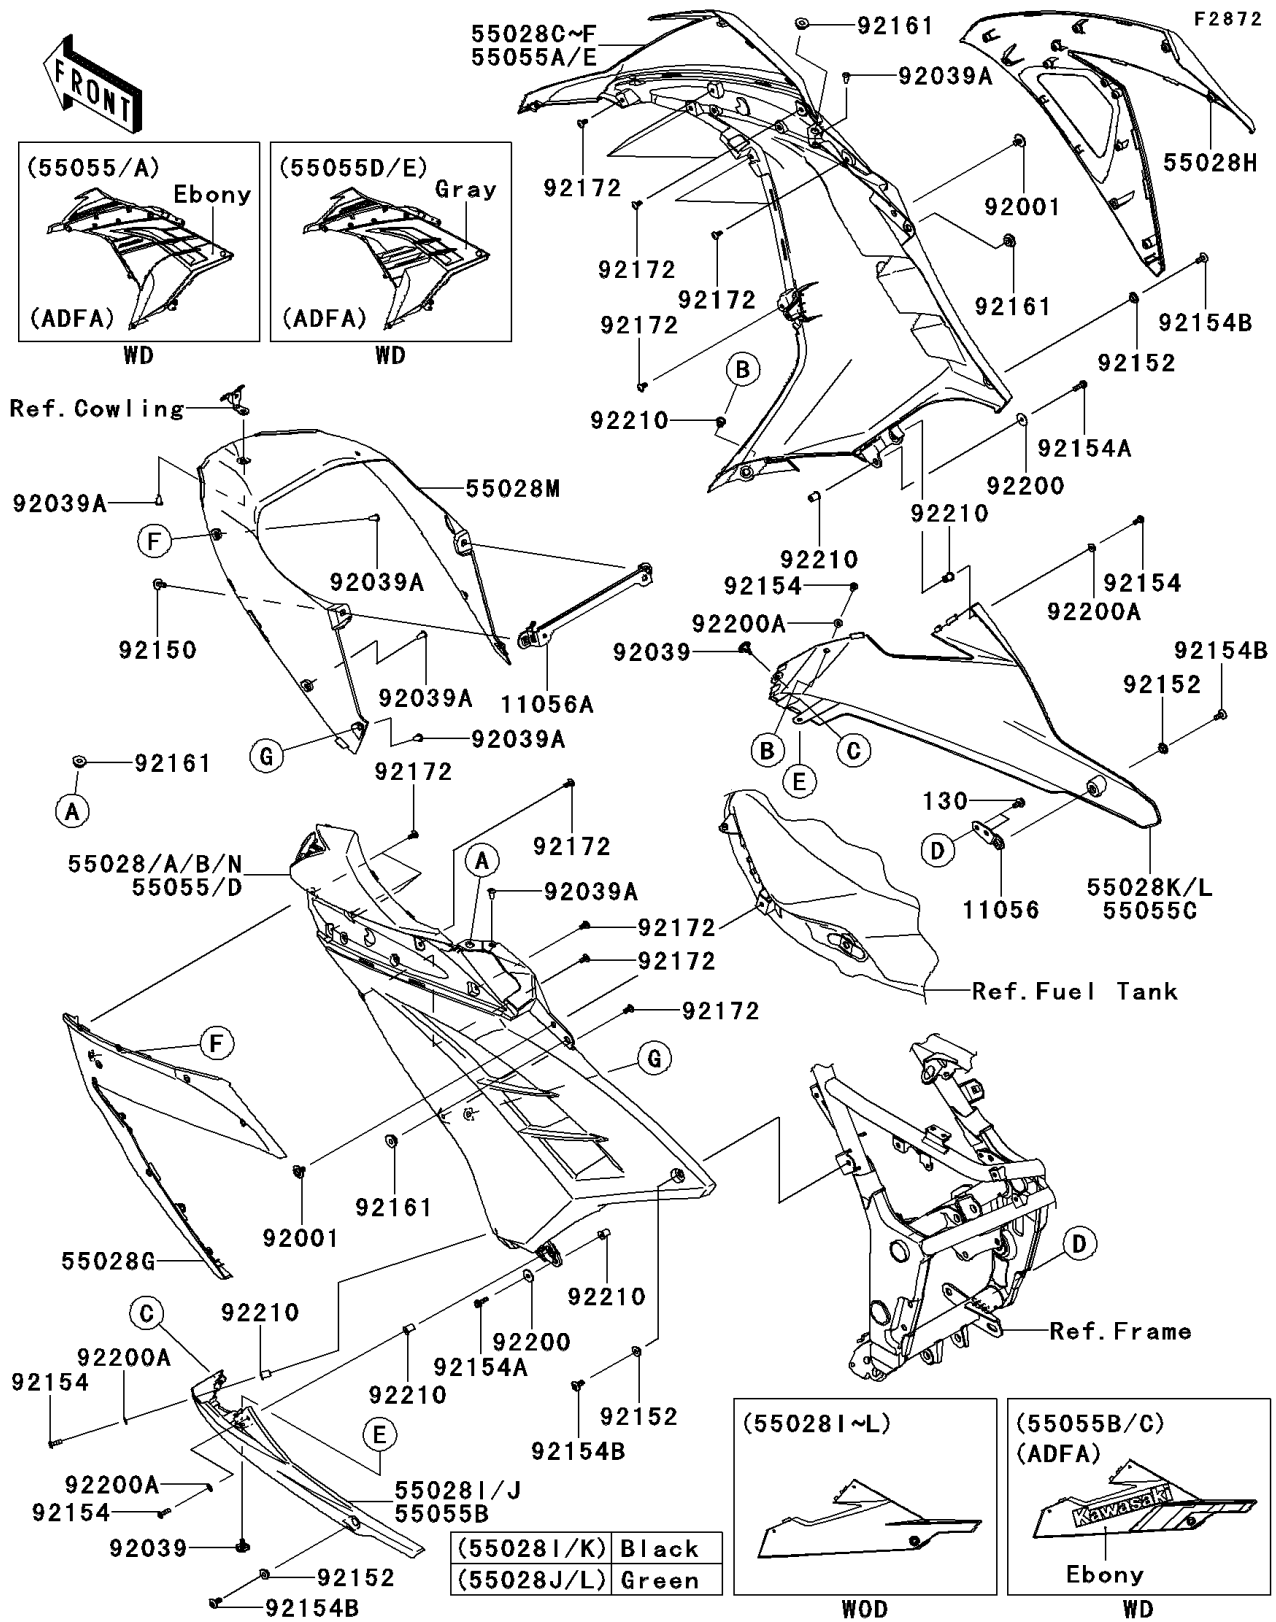

2013 NINJA® 300 PARTS DIAGRAM

Cowling Lower(ADF-AEF)

2013 NINJA® 300 PARTS LIST

Cowling Lowers(ADF-AEF)

ITEM NAME	PART NUMBER	QUANTITY
BRACKET,LWR COWL.,RH (Ref # 11056)	11056-1641	1
BRACKET,RADIATOR (Ref # 11056A)	11056-1909	1
COWLING,CNT,LH,EBONY (Ref # 55028)	55028-0416-H8	1
COWLING,CNT,LH,P.RED (Ref # 55028A)	55028-0416-15I	1
COWLING,CNT,RH,EBONY (Ref # 55028C)	55028-0417-H8	1
COWLING,CNT,RH,P.RED (Ref # 55028D)	55028-0417-15I	1
COWLING,SIDE,LH (Ref # 55028G)	55028-0418	1
COWLING,SIDE,RH (Ref # 55028H)	55028-0419	1
COWLING,LWR,LH,F.S.BLACK (Ref # 55028I)	55028-0420-18T	1
COWLING,LWR,RH,F.S.BLACK (Ref # 55028K)	55028-0421-18T	1
COWLING,FR,INNER (Ref # 55028M)	55028-0422	1
BOLT-FLANGED,6X14 (Ref # 130)	130BA0614	1
BOLT,6X12 (Ref # 92001)	92001-1771	1
RIVET,HOLE 8MM (Ref # 92039)	92039-0014	1
RIVET (Ref # 92039A)	92039-0709	1
BOLT,6X16 (Ref # 92150)	92150-1198	1
COLLAR (Ref # 92152)	92152-0445	1
BOLT,SOCKET,5X16 (Ref # 92154)	92154-0182	1
BOLT,FLANGED,5X18 (Ref # 92154A)	92154-0785	1
BOLT,SOCKET,6X14 (Ref # 92154B)	92154-0932	1
DAMPER (Ref # 92161)	92161-1531	1
SCREW,5X12 (Ref # 92172)	92172-0821	1
WASHER,5.5X20X1.2 (Ref # 92200)	92200-0284	1
WASHER,5.2X12X1.0 (Ref # 92200A)	92200-0784	1
NUT,WELL,5MM (Ref # 92210)	92210-0498	1
COWLING,CNT,LH,P.S.WHITE (Ref # 55028B)	55028-0416-15S	1
COWLING,CNT,RH,P.S.WHITE (Ref # 55028E)	55028-0417-15S	1