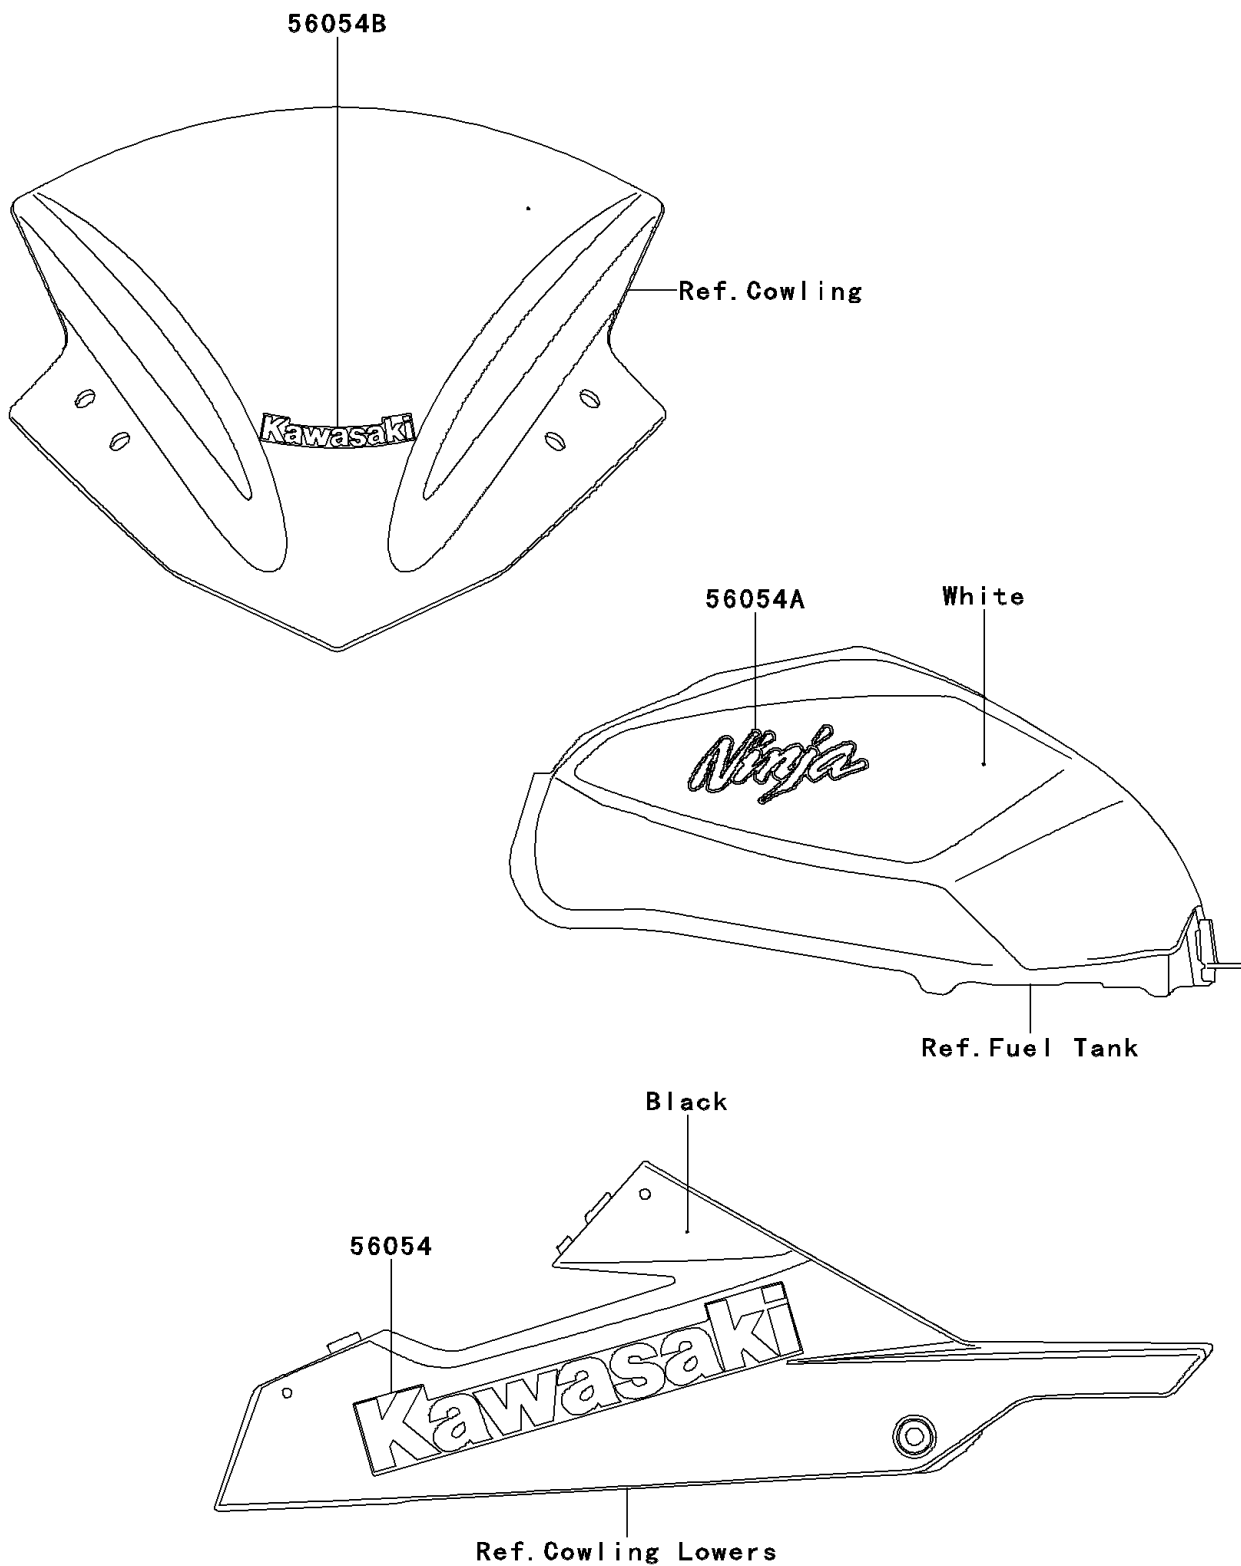

2013 NINJA® 300 PARTS DIAGRAM

Decals(White)(ADF)(CA,US)

F2861B

2013 NINJA® 300 PARTS LIST

Decals(White)(ADF)(CA,US)

ITEM NAME	PART NUMBER	QUANTITY
-----------	-------------	----------