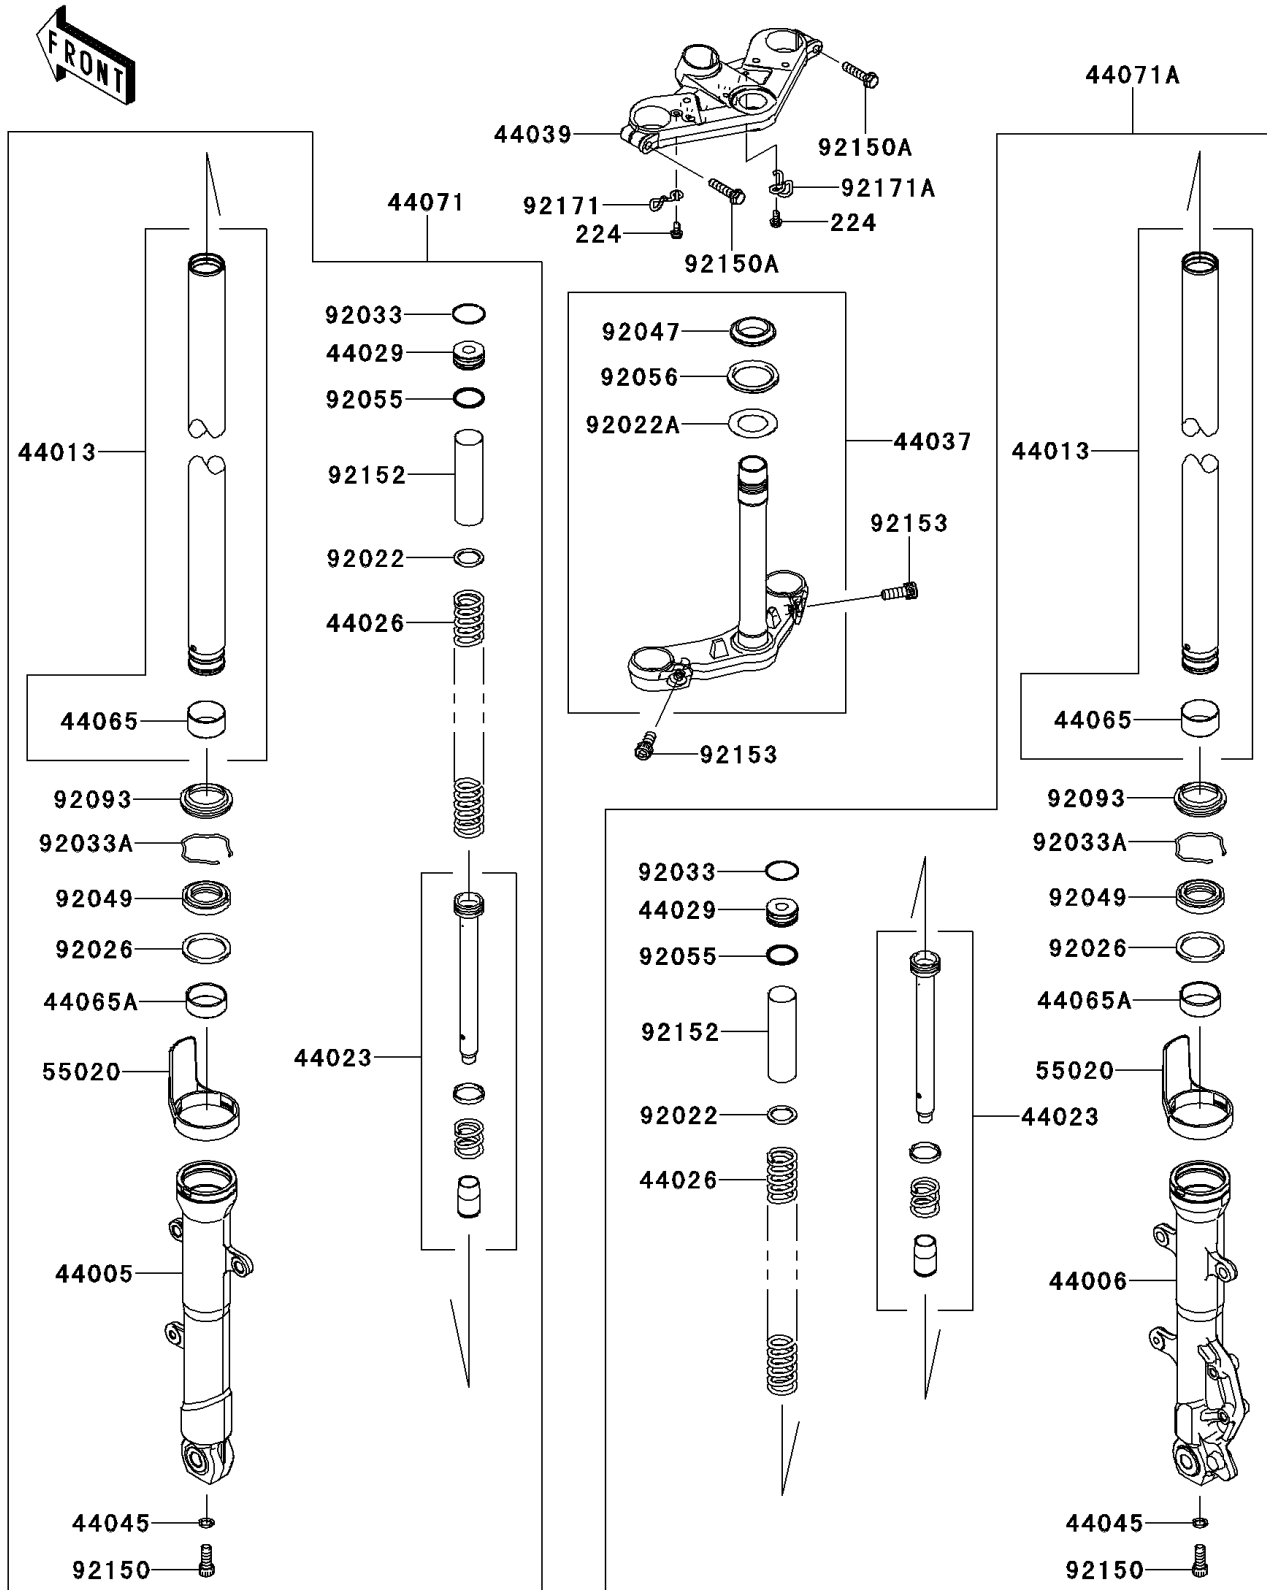

2013 NINJA® 300 PARTS DIAGRAM

Front Fork

F2340

2013 NINJA® 300 PARTS LIST

Front Fork

| ITEM NAME | PART NUMBER | QUANTITY |
|--|----------------|----------|
| SCREW-PAN-WP-CROS,6X12 (Ref # 224) | 224AB0612 | 1 |
| PIPE-LEFT FORK OUTER,F.S.BLACK (Ref # 44005) | 44005-0092-18R | 1 |
| PIPE-RIGHT FORK OUTER,F.S.BLK (Ref # 44006) | 44006-0088-18R | 1 |
| PIPE-FORK INNER (Ref # 44013) | 44013-0201 | 1 |
| CYLINDER-SET-FORK (Ref # 44023) | 44023-0102 | 1 |
| SPRING-FRONT FORK (Ref # 44026) | 44026-0126 | 1 |
| SEAT-FORK SPRING (Ref # 44029) | 44029-1127 | 1 |
| HOLDER-FORK UNDER,F.BLACK (Ref # 44037) | 44037-0112-21 | 1 |
| HOLDER-FORK UPPER,BLACK (Ref # 44039) | 44039-0056-18R | 1 |
| GASKET,FORK CYLINDER BOLT (Ref # 44045) | 44045-051 | 1 |
| BUSHING-FRONT FORK (Ref # 44065) | 44065-0057 | 1 |
| BUSHING-FRONT FORK (Ref # 44065A) | 44065-0058 | 1 |
| DAMPER-ASSY,LH,F.S.BLACK (Ref # 44071) | 44071-0824-18R | 1 |
| DAMPER-ASSY,RH,F.S.BLACK (Ref # 44071A) | 44071-0825-18R | 1 |
| GUARD,INNER TUBE (Ref # 55020) | 55020-0329 | 1 |
| WASHER (Ref # 92022) | 92022-1879 | 1 |
| WASHER,30.5X50X0.6 (Ref # 92022A) | 92022-231 | 1 |
| SPACER,FORK (Ref # 92026) | 92026-1443 | 1 |
| RING-SNAP (Ref # 92033) | 92033-1236 | 1 |
| RING-SNAP (Ref # 92033A) | 92033-1286 | 1 |
| RACE,STEERING STEM BEARING (Ref # 92047) | 92047-012 | 1 |
| SEAL-OIL (Ref # 92049) | 92049-0734 | 1 |
| RING-O,FORK SPRING SEAT (Ref # 92055) | 92055-1384 | 1 |
| SEAL-OIL,STEERING STEM (Ref # 92056) | 92056-003 | 1 |
| SEAL,FORK OUTER (Ref # 92093) | 92093-1367 | 1 |
| BOLT,SOCKET,8X18 (Ref # 92150) | 92150-1432 | 1 |
| BOLT (Ref # 92150A) | 92150-1610 | 1 |
| COLLAR,FORK,L=100 (Ref # 92152) | 92152-0719 | 1 |
| BOLT,SOCKET,10X25 (Ref # 92153) | 92153-0301 | 1 |

2013 NINJA® 300 PARTS LIST

Front Fork

| ITEM NAME | PART NUMBER | QUANTITY |
|-------------------------|-------------|----------|
| CLAMP,LH (Ref # 92171) | 92171-1857 | 1 |
| CLAMP,RH (Ref # 92171A) | 92171-1947 | 1 |