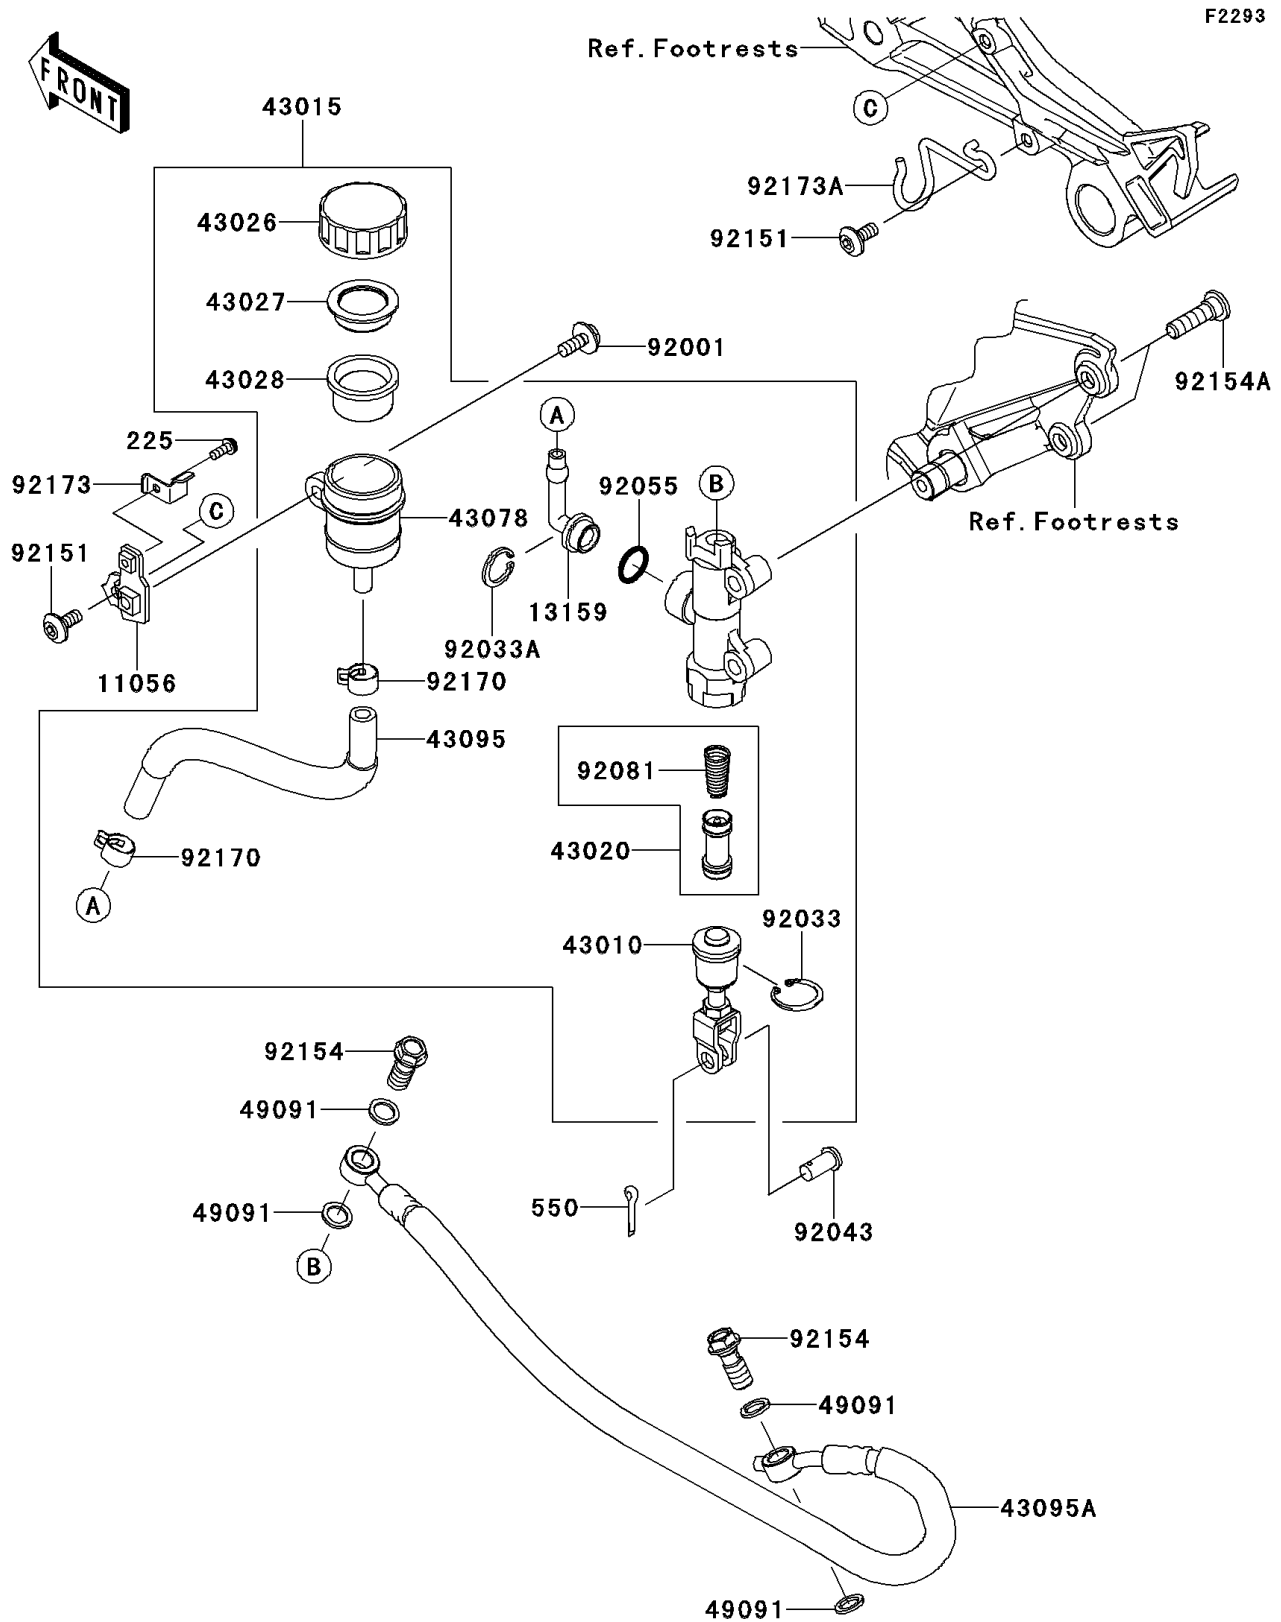

2013 NINJA® 300 PARTS DIAGRAM

Rear Master Cylinder

2013 NINJA® 300 PARTS LIST

Rear Master Cylinder

ITEM NAME	PART NUMBER	QUANTITY
-----------	-------------	----------