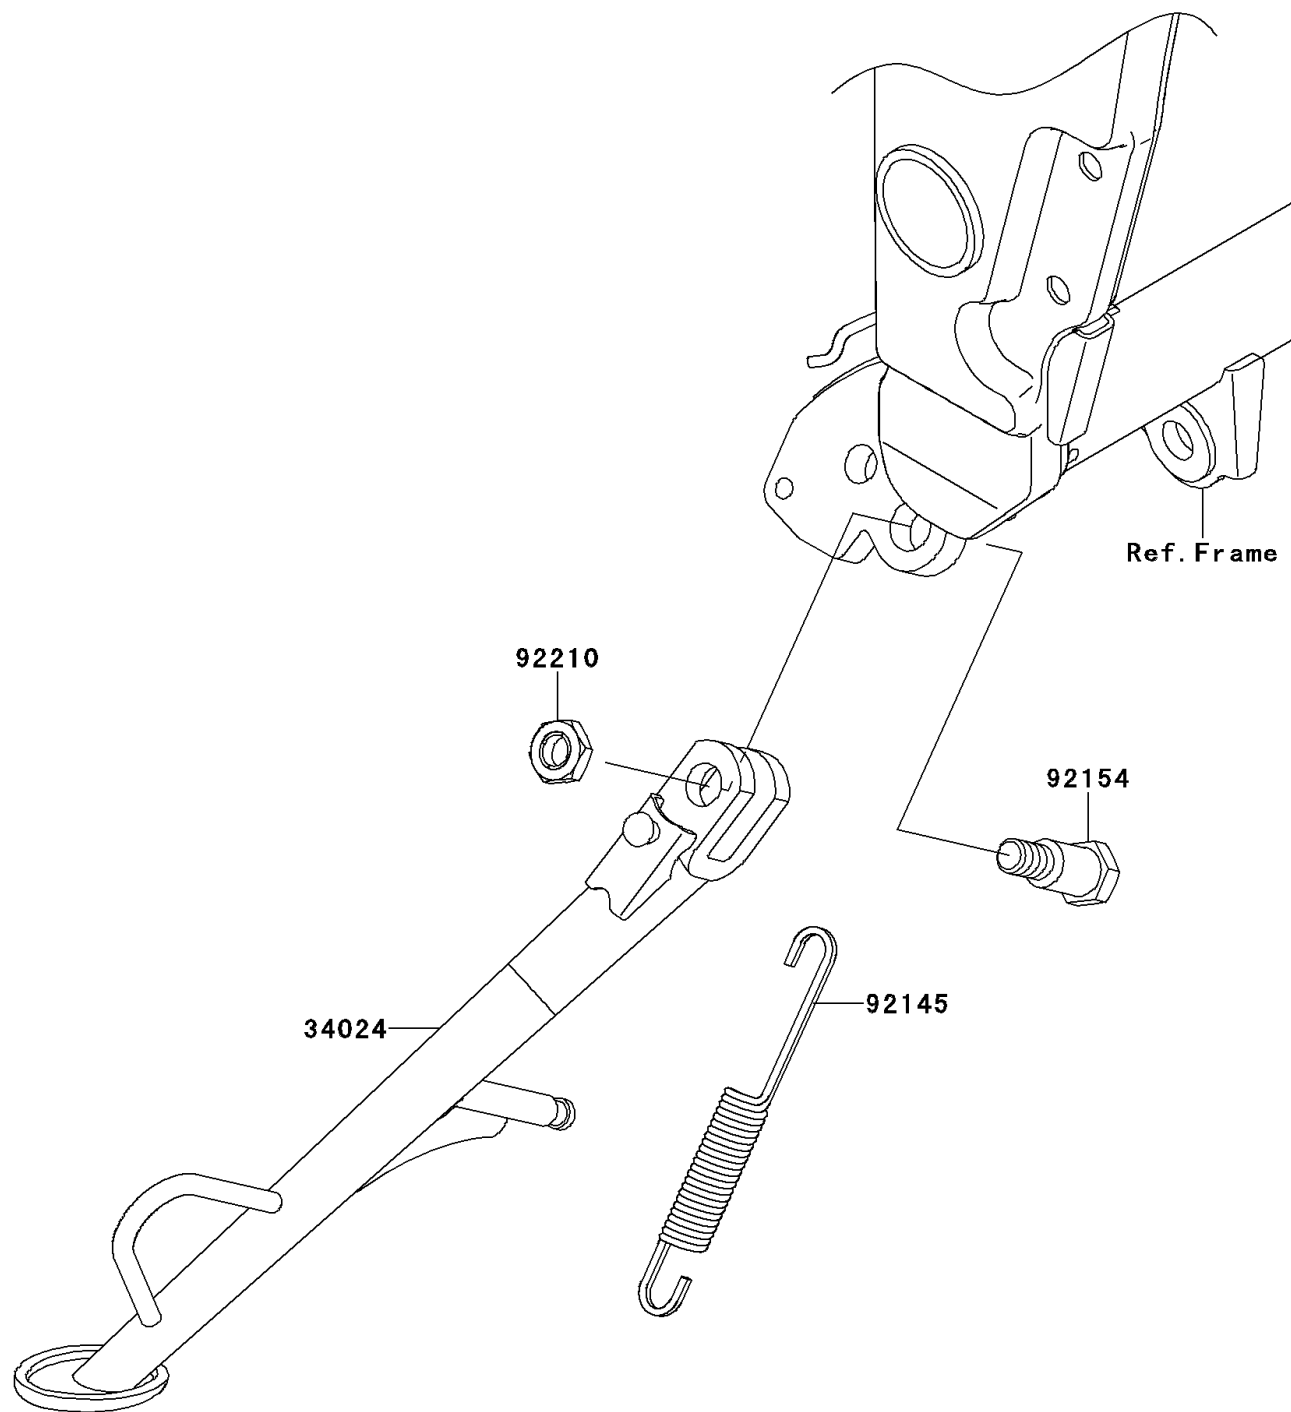

2013 NINJA® 300 PARTS DIAGRAM

Stand(s)

F2190

2013 NINJA® 300 PARTS LIST

Stand(s)

ITEM NAME	PART NUMBER	QUANTITY
STAND-SIDE,F.S.BLACK (Ref # 34024)	34024-0107-18R	1
SPRING,SIDE STAND (Ref # 92145)	92145-0804	1
BOLT,10X35.5 (Ref # 92154)	92154-1023	1
NUT,LOCK,10MM (Ref # 92210)	92210-0784	1