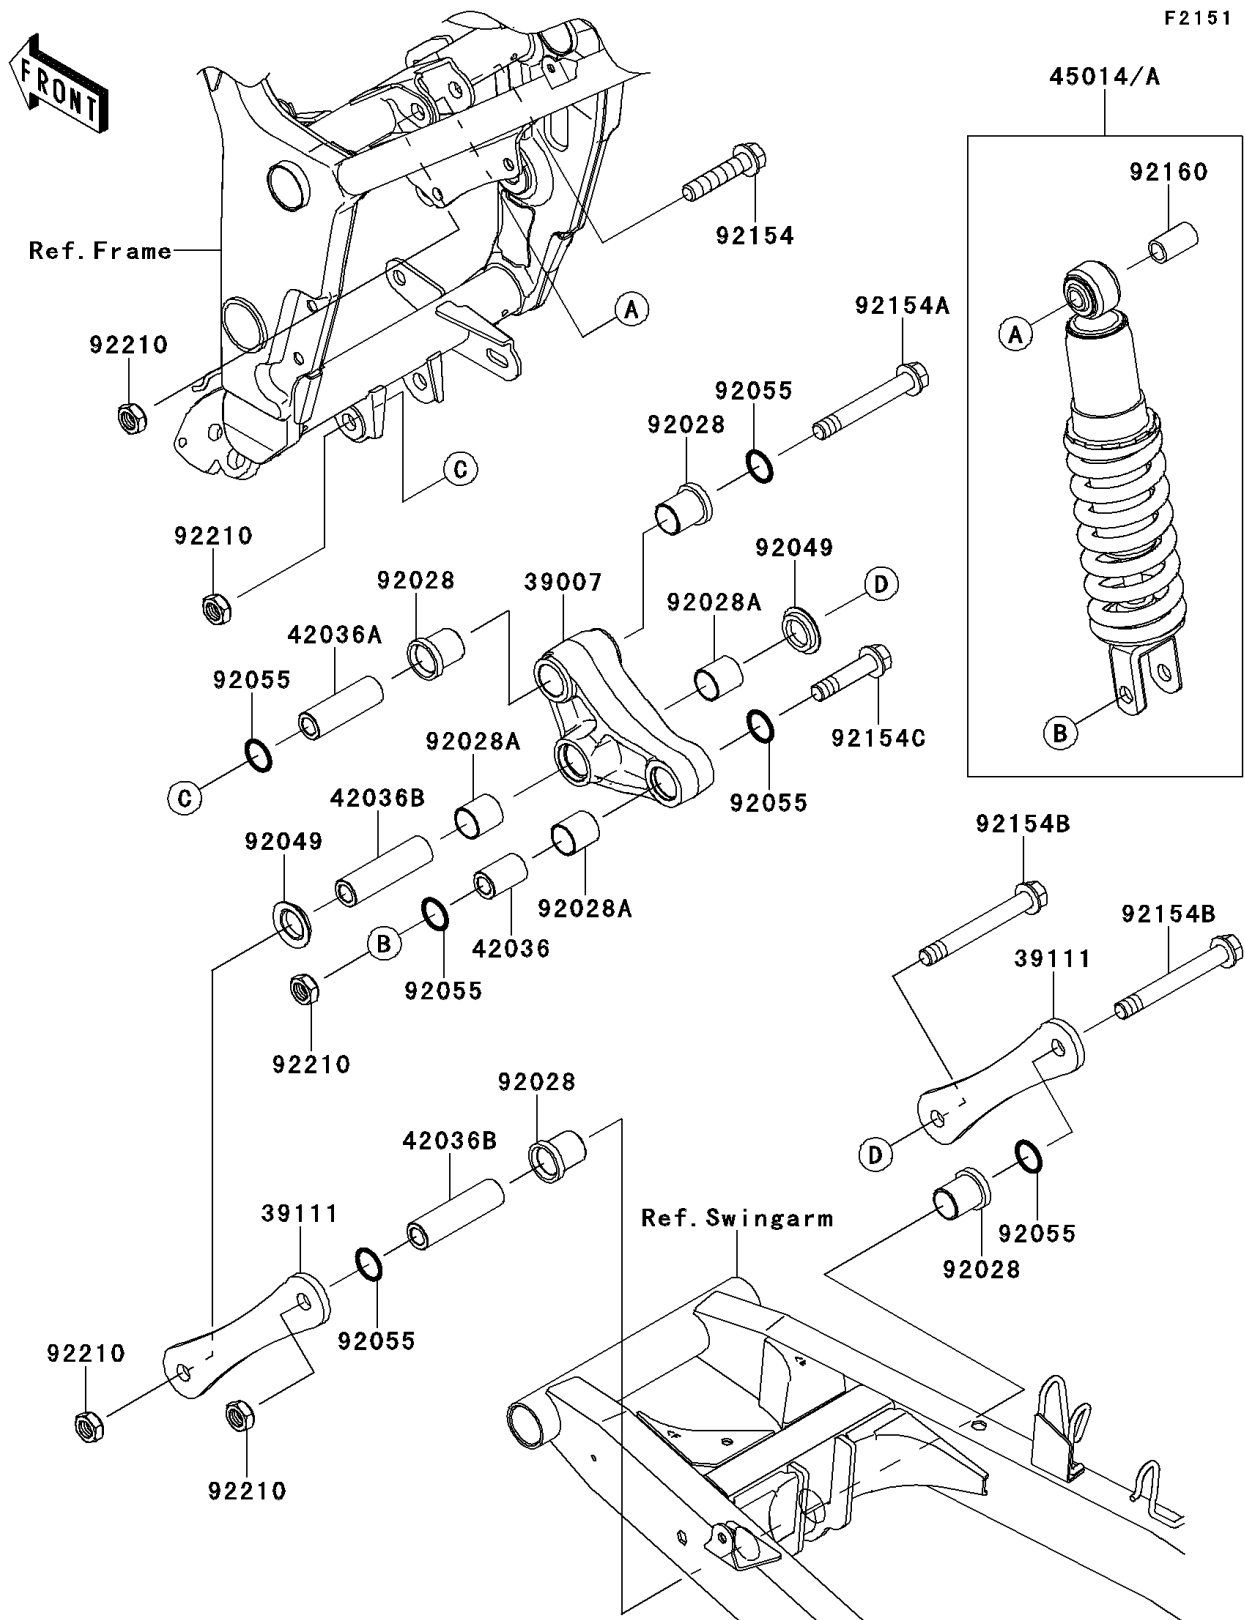

2013 NINJA® 300 PARTS DIAGRAM

Suspension/Shock Absorber

2013 NINJA® 300 PARTS LIST

Suspension/Shock Absorber

ITEM NAME	PART NUMBER	QUANTITY
ARM-SUSP,UNI TRAK (Ref # 39007)	39007-0355	1
ROD-TIE,SUSPENSION (Ref # 39111)	39111-0076	1
SLEEVE,12.1X20X32 (Ref # 42036)	42036-1077	1
SLEEVE,ARM,FR (Ref # 42036A)	42036-1078	1
SLEEVE,12.1X20X74 (Ref # 42036B)	42036-1102	1
SHOCKABSORBER,SPG BLK+BODY BLK (Ref # 45014)	45014-0365-23J	1
BUSHING (Ref # 92028)	92028-1597	1
BUSHING (Ref # 92028A)	92028-1598	1
SEAL-OIL,ARM (Ref # 92049)	92049-1109	1
RING-O,19.8X2.2 (Ref # 92055)	92055-0732	1
BOLT,FLANGED,12X55 (Ref # 92154)	92154-0362	1
BOLT,FLANGED,12X86 (Ref # 92154A)	92154-0940	1
BOLT,FLANGED,12X98 (Ref # 92154B)	92154-0941	1
BOLT,FLANGED,12X52 (Ref # 92154C)	92154-0942	1
DAMPER,SHOCKABSORBER (Ref # 92160)	92160-1161	1
NUT,LOCK,12MM (Ref # 92210)	92210-1247	1