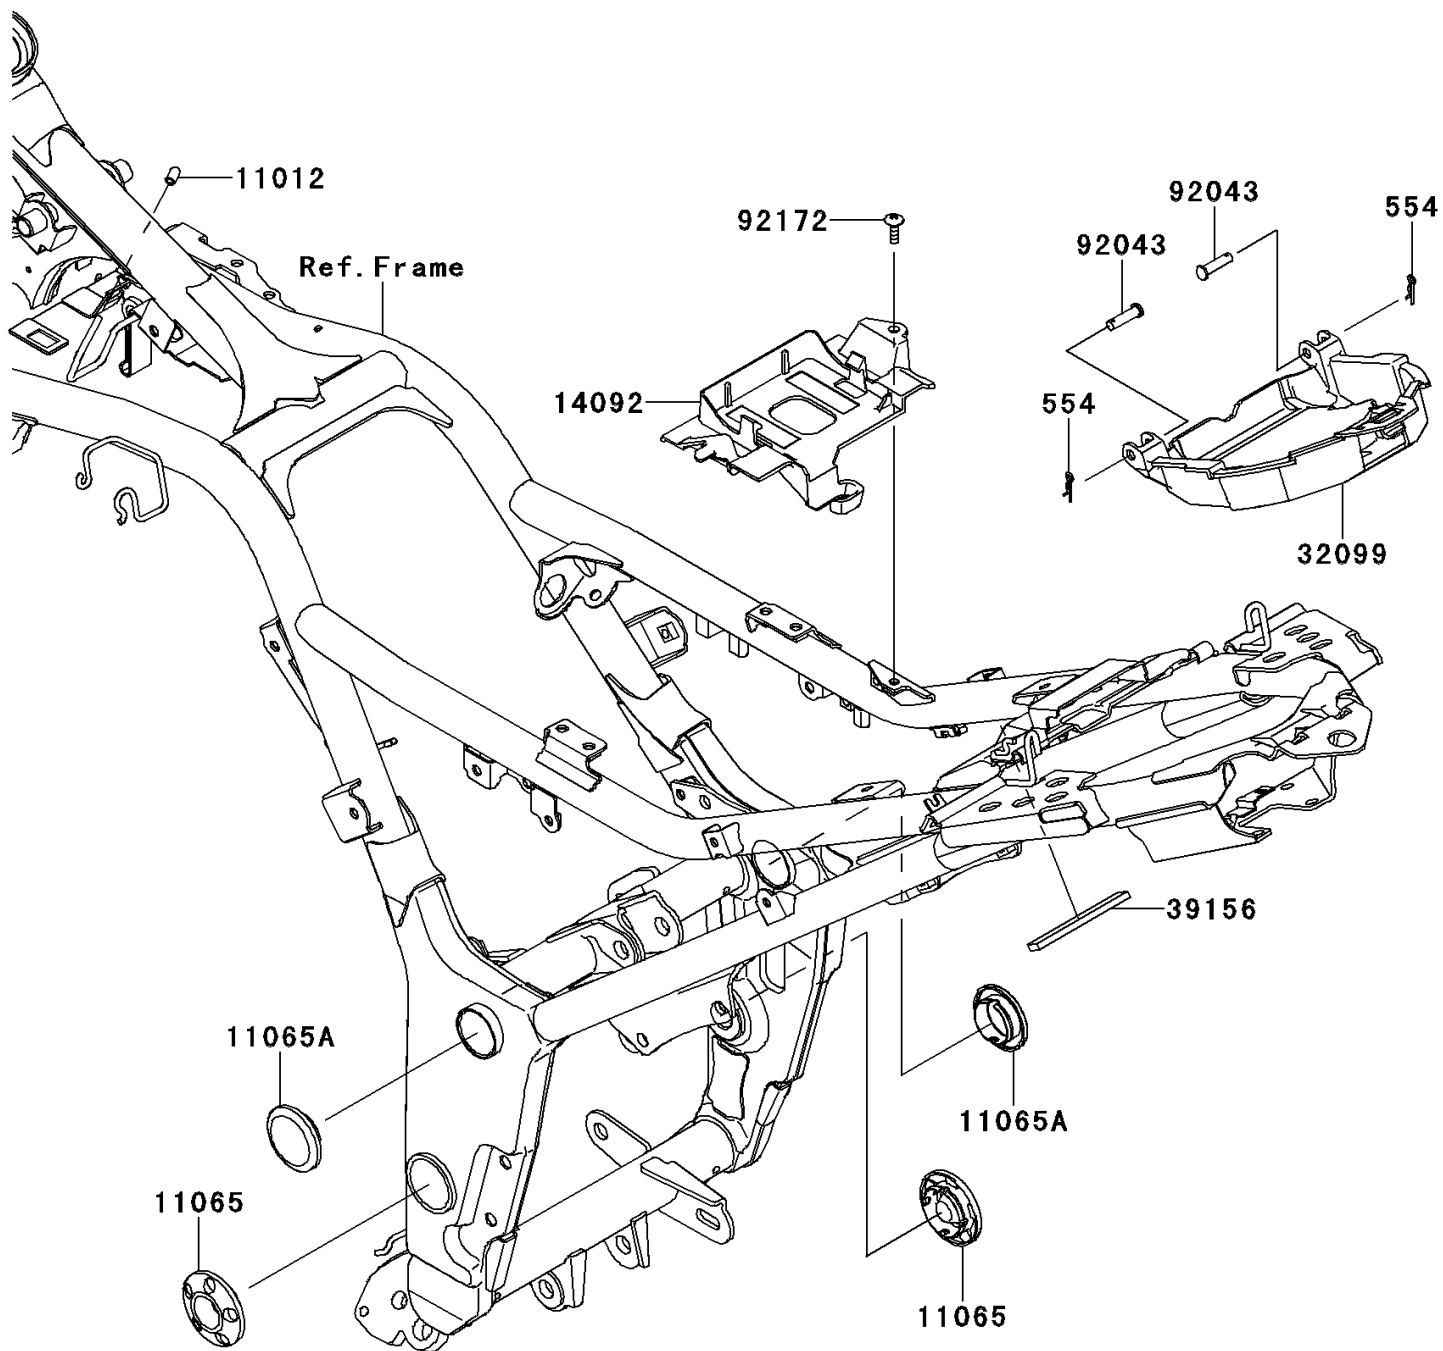

2013 NINJA® 300 PARTS DIAGRAM

Frame Fittings

F2131

2013 NINJA® 300 PARTS LIST

Frame Fittings

ITEM NAME	PART NUMBER	QUANTITY
PIN-SNAP (Ref # 554)	554DA0600	1
CAP (Ref # 11012)	11012-1438	1
CAP,SWING ARM BRACKET,BLACK (Ref # 11065)	11065-0262-18T	1
CAP,SWING ARM BRACKET,BLACK (Ref # 11065A)	11065-0748-18T	1
COVER,BATTERY (Ref # 14092)	14092-0920	1
CASE,TOOL (Ref # 32099)	32099-0721	1
PAD,10X90X4 (Ref # 39156)	39156-0990	1
PIN,6X23 (Ref # 92043)	92043-0746	1
SCREW,5X16 (Ref # 92172)	92172-0322	1