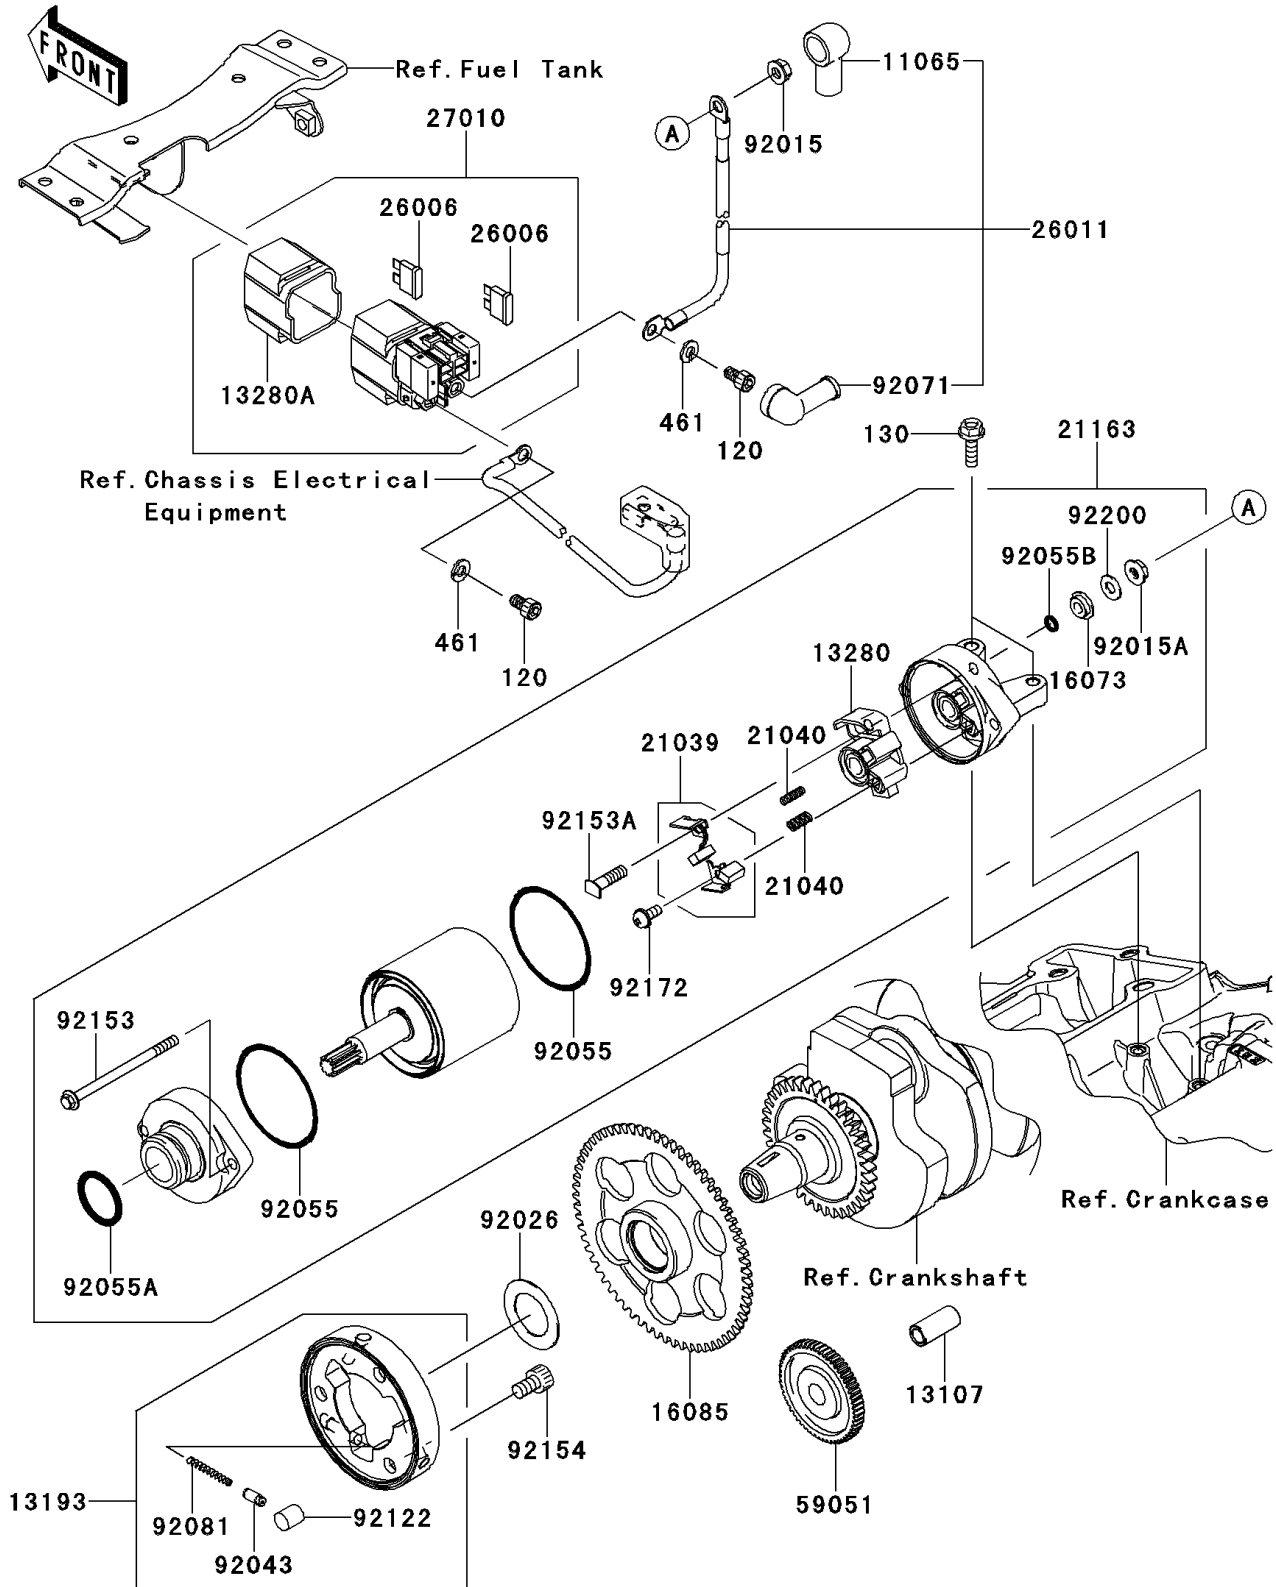

## 2013 NINJA® 300 PARTS DIAGRAM

Starter Motor

E1840

## 2013 NINJA® 300 PARTS LIST

Starter Motor

ITEM NAME	PART NUMBER	QUANTITY
BOLT-SOCKET,6X10 (Ref # 120)	120CB0610	1
BOLT-FLANGED,6X20 (Ref # 130)	130BA0620	1
WASHER-SPRING,6MM (Ref # 461)	461DA0600	1
CAP (Ref # 11065)	11065-0213	1
SHAFT,7.8X12X26.5 (Ref # 13107)	13107-0743	1
CLUTCH-ASSY-ONEWAY (Ref # 13193)	13193-1002	1
HOLDER (Ref # 13280)	13280-0261	1
HOLDER (Ref # 13280A)	13280-0301	1
INSULATOR (Ref # 16073)	16073-0053	1
GEAR,ONEWAY CLUTCH,65T (Ref # 16085)	16085-1166	1
BRUSH,CARBON SET (Ref # 21039)	21039-0005	1
SPRING-BRUSH (Ref # 21040)	21040-0003	1
STARTER-ELECTRIC (Ref # 21163)	21163-0717	1
FUSE,BLADE,30A,GREEN (Ref # 26006)	26006-1006	1
WIRE-LEAD,STARTER (Ref # 26011)	26011-0808	1
SWITCH,MAGNETIC (Ref # 27010)	27010-0099	1
GEAR-SPUR,IDLER (Ref # 59051)	59051-0722	1
NUT,FLANGED,6MM (Ref # 92015)	92015-1367	1
NUT,STARTER MOTOR (Ref # 92015A)	92015-1476	1
SPACER,25.2X40X1.0 (Ref # 92026)	92026-0153	1
PIN (Ref # 92043)	92043-132	1
RING-O (Ref # 92055)	92055-0136	1
RING-O (Ref # 92055A)	92055-1276	1
RING-O,4.5X2.0 (Ref # 92055B)	92055-1370	1
GROMMET (Ref # 92071)	92071-0705	1
SPRING,COIL (Ref # 92081)	92081-159	1
ROLLER (Ref # 92122)	92122-006	1
BOLT,SET (Ref # 92153)	92153-1851	1
BOLT (Ref # 92153A)	92153-1866	1

## 2013 NINJA® 300 PARTS LIST

Starter Motor

ITEM NAME	PART NUMBER	QUANTITY
BOLT, SOCKET, 8X13 (Ref # 92154)	92154-0175	1
SCREW (Ref # 92172)	92172-0334	1
WASHER (Ref # 92200)	92200-0386	1