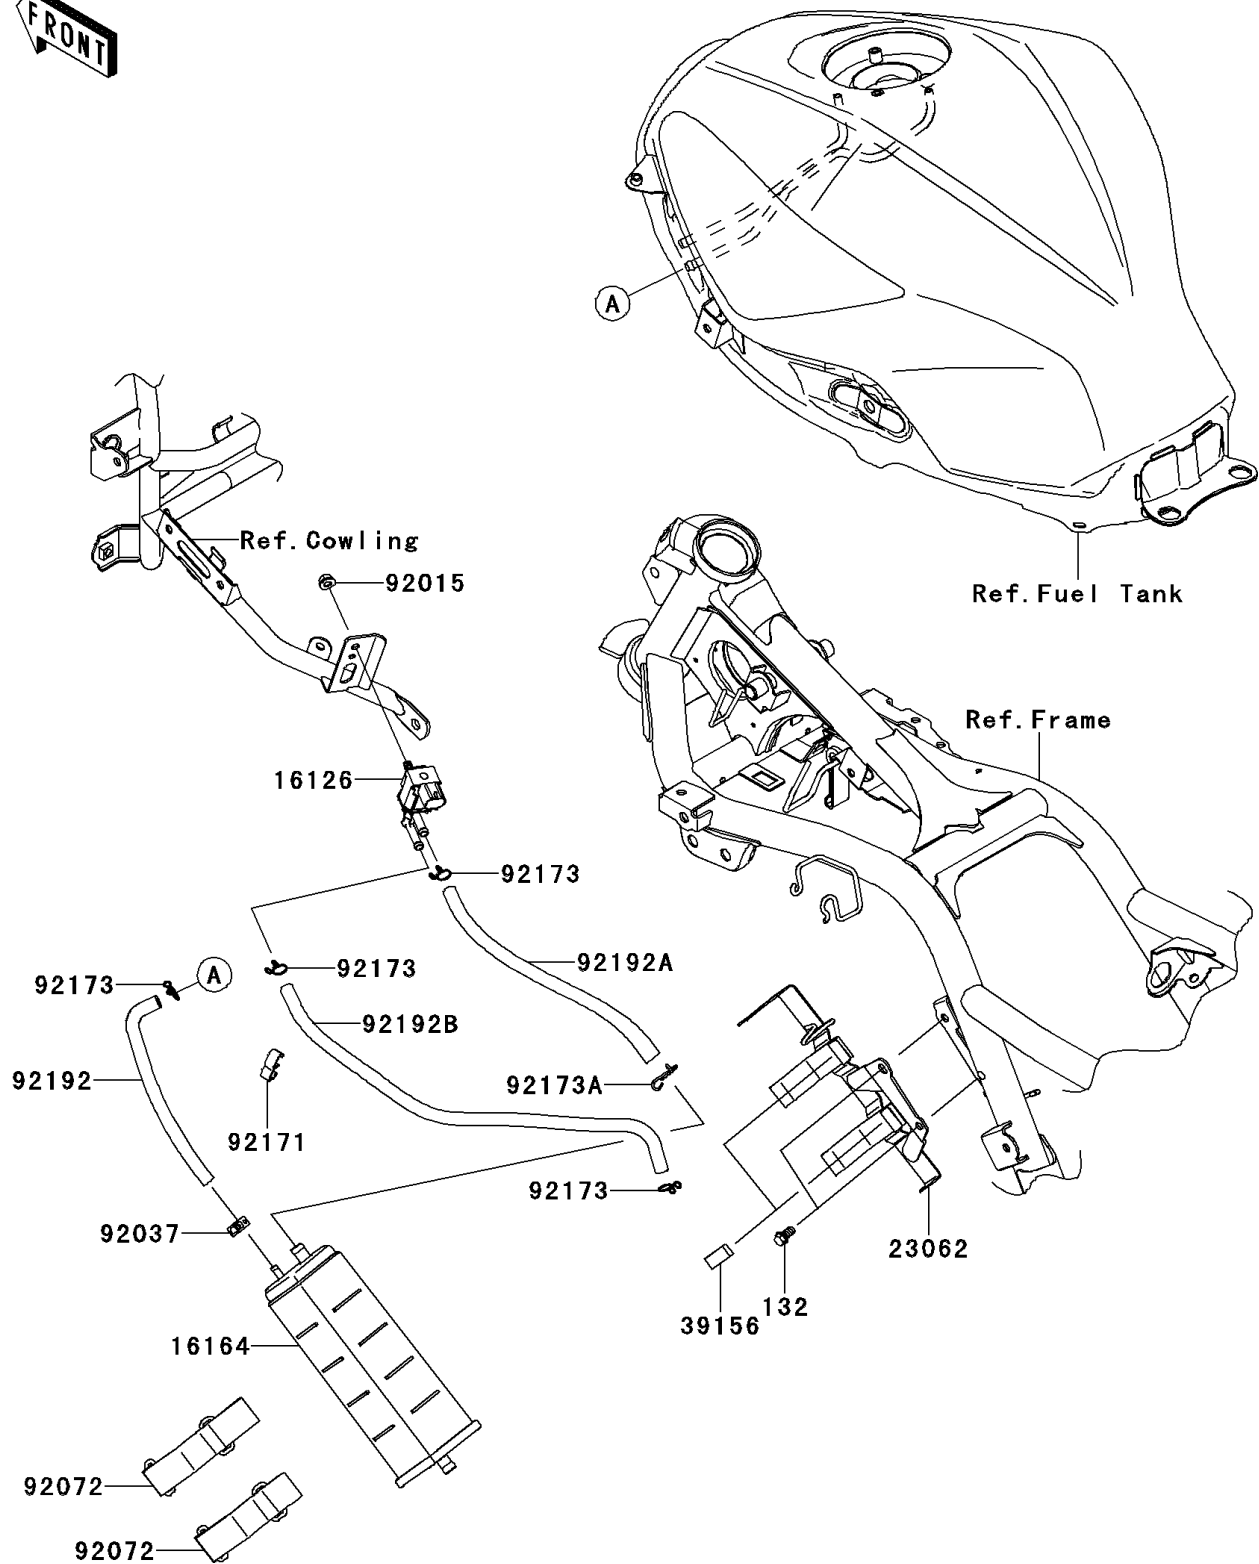

2013 NINJA® 300 PARTS DIAGRAM

Fuel Evaporative System(ADF/ADFA)(CA)

E1650

2013 NINJA® 300 PARTS LIST

Fuel Evaporative System(ADF/ADFA)(CA)

ITEM NAME	PART NUMBER	QUANTITY
BOLT-FLANGED-SMALL,6X12 (Ref # 132)	132BA0612	1
VALVE,SOLENOID (Ref # 16126)	16126-0705	1
CANISTER (Ref # 16164)	16164-0009	1
BRACKET-COMP,CANISTER (Ref # 23062)	23062-0742	1
PAD,10X30X4 (Ref # 39156)	39156-0927	1
NUT,FLANGED,6MM (Ref # 92015)	92015-1367	1
CLAMP (Ref # 92037)	92037-1601	1
BAND,L=90 (Ref # 92072)	92072-0135	1
CLAMP (Ref # 92171)	92171-1184	1
CLAMP (Ref # 92173)	92173-0050	1
CLAMP,14MM (Ref # 92173A)	92173-0192	1
TUBE,TANK-CANISTER,BLUE (Ref # 92192)	92192-1098	1
TUBE,CANISTER-VALVE,GREEN (Ref # 92192A)	92192-1099	1
TUBE,VALVE-THB,GREEN (Ref # 92192B)	92192-1101	1